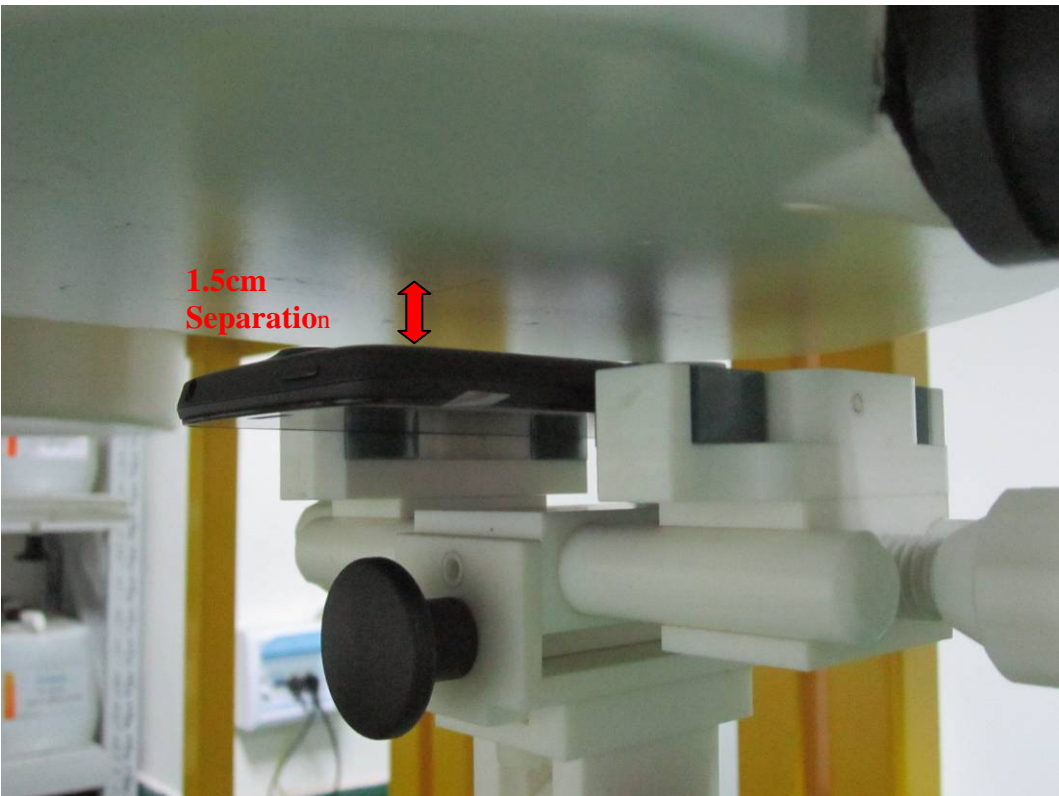

Annex B SAR System PHOTOGRAPHS

Liquid depth $\geq 15\text{cm}$

Annex C SETUP PHOTOGRAPHS

Right Head Touch View

Right Head Tilt View

Left Head Touch View

Left Head Tilt View

Body Setup Photo (LCD UP)

Body Setup Photo (LCD DOWN)

Body Setup Photo (LCD DOWN with headset)

Annex D EUT PHOTOGRAPHS

EUT-Front Side View

EUT-Back Side View

EUT-Uncover View

EUT-Top View