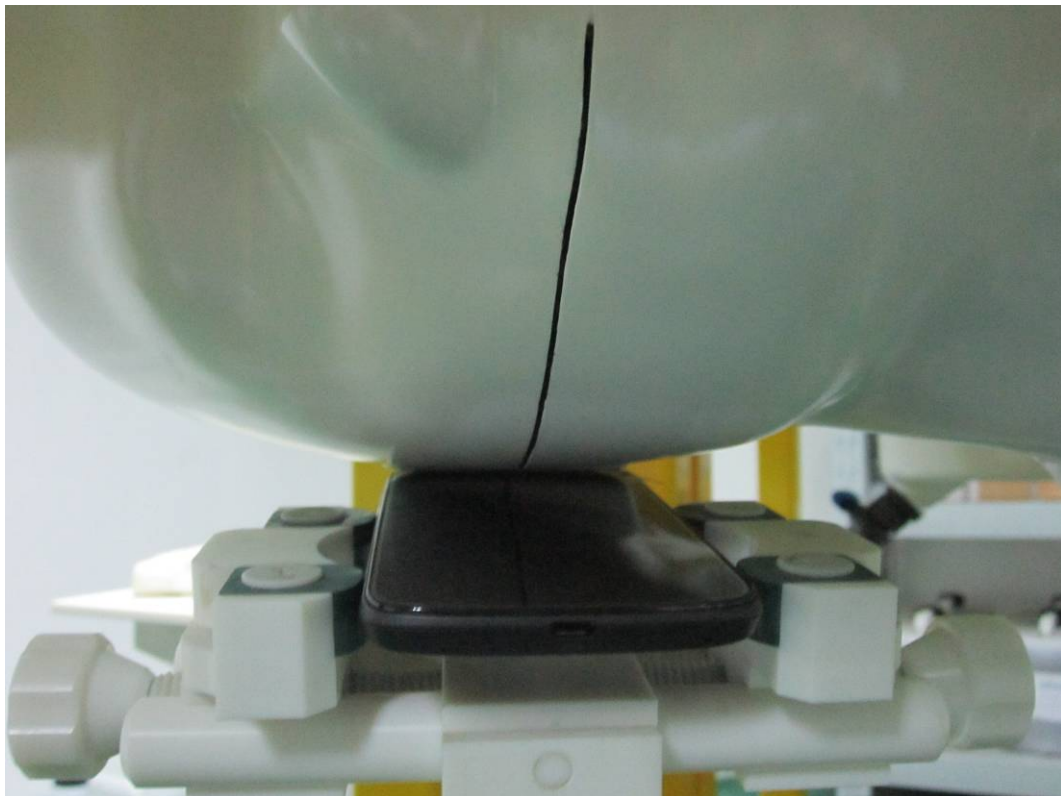

Annex B SAR System PHOTOGRAPHS

Liquid depth $\geq 15\text{cm}$

Annex C SETUP PHOTOGRAPHS

Right Head Touch View

Right Head Tilt View

Left Head Touch View

Left Head Tilt View

Body Setup Photo (LCD UP)

Body Setup Photo (LCD DOWN)

Body Setup Photo (LCD DOWN with headset)

Annex D EUT PHOTOGRAPHS

EUT-Front Side View

EUT-Back Side View

EUT-Uncover View

EUT-Top View