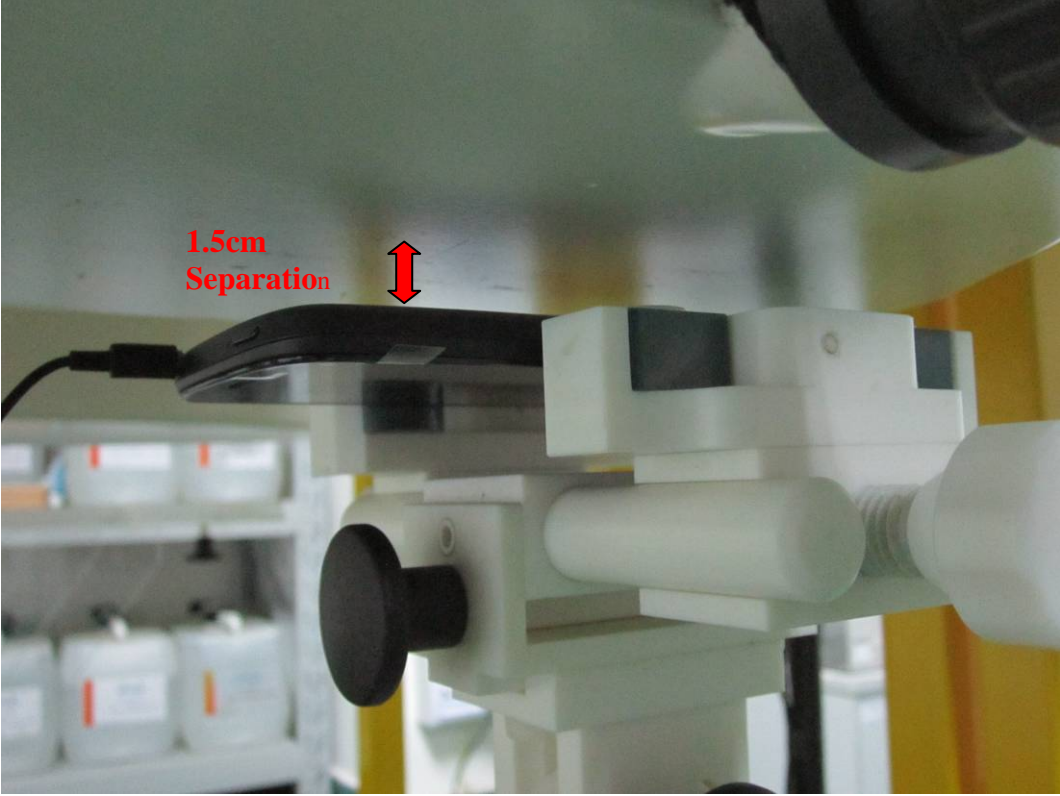

Annex B SAR System PHOTOGRAPHS

Liquid depth $\geq 15\text{cm}$

Annex C SETUP PHOTOGRAPHS

Right Head Touch View

Right Head Tilt View

Left Head Touch View

Left Head Tilt View

Body Setup Photo (LCD UP)

Body Setup Photo (LCD DOWN)

Body Setup Photo (LCD DOWN with headset)

Annex D EUT PHOTOGRAPHS

EUT-Front Side View

EUT-Back Side View

EUT-Uncover View

EUT-Top View