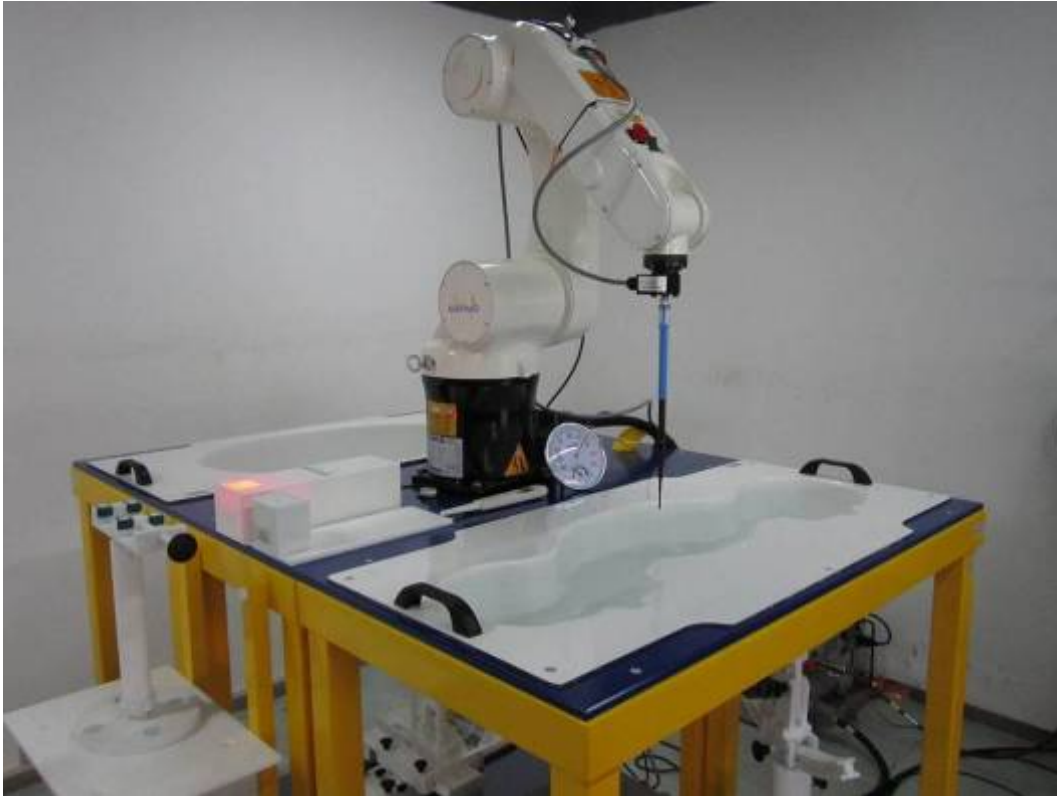

Annex B SAR System PHOTOGRAPHS

Liquid depth $\geq 15\text{cm}$

Annex C SETUP PHOTOGRAPHS

Right Head Touch View

Right Head Tilt View

Left Head Touch View

Left Head Tilt View

Body Setup Photo (LCD UP)

Body Setup Photo (LCD DOWN)

Body Setup Photo (LCD DOWN with headset)

Annex D EUT PHOTOGRAPHS

EUT-Front Side View

EUT-Back Side View

EUT-Uncover View

EUT-Top View