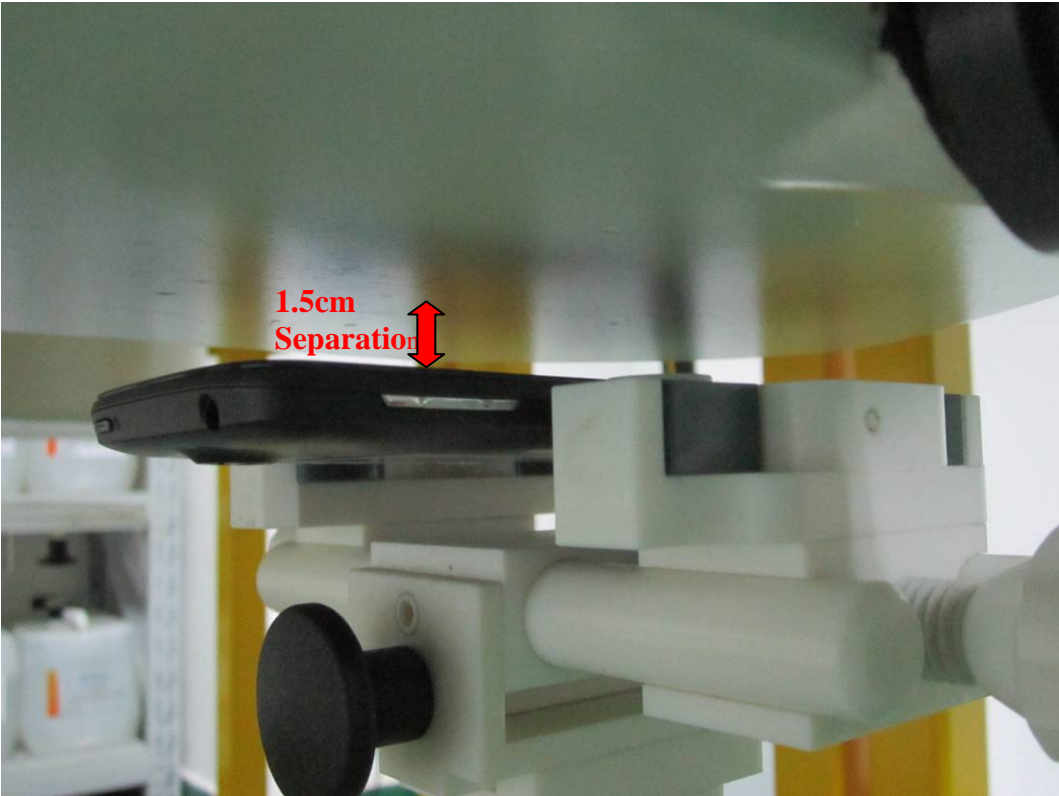

Annex B SAR System PHOTOGRAPHS

Liquid depth $\geq 15\text{cm}$

Annex C SETUP PHOTOGRAPHS

Right Head Touch View

Right Head Tilt View

Left Head Touch View

Left Head Tilt View

Body Setup Photo (LCD UP)

Body Setup Photo (LCD DOWN)

Body Setup Photo (LCD DOWN with headset)

Annex D EUT PHOTOGRAPHS

EUT-Front Side View

EUT-Back Side View

EUT-Uncover View

EUT-Top View