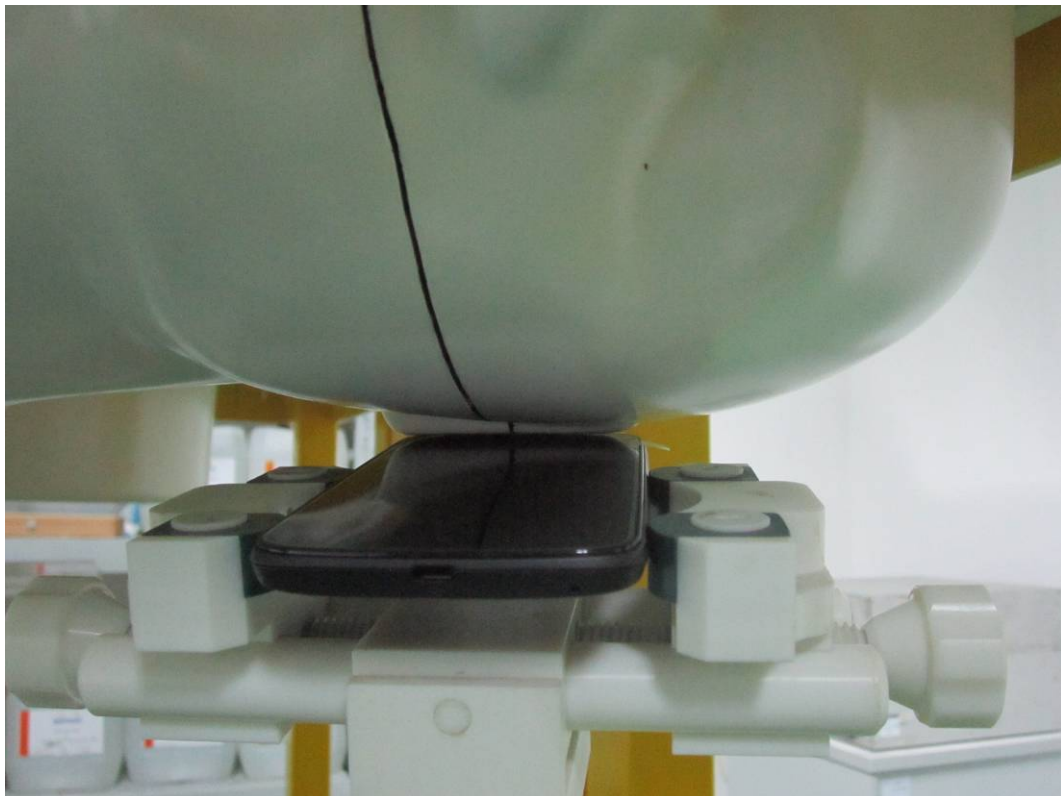

Annex B SAR System PHOTOGRAPHS

Liquid depth $\geq 15\text{cm}$

Annex C SETUP PHOTOGRAPHS

Right Head Touch View

Right Head Tilt View

Left Head Touch View

Left Head Tilt View

Body Setup Photo (LCD UP)

Body Setup Photo (LCD DOWN)

Body Setup Photo (LCD DOWN with headset)

Annex D EUT PHOTOGRAPHS

EUT-Front Side View

EUT-Back Side View

EUT-Uncover View

EUT-Top View