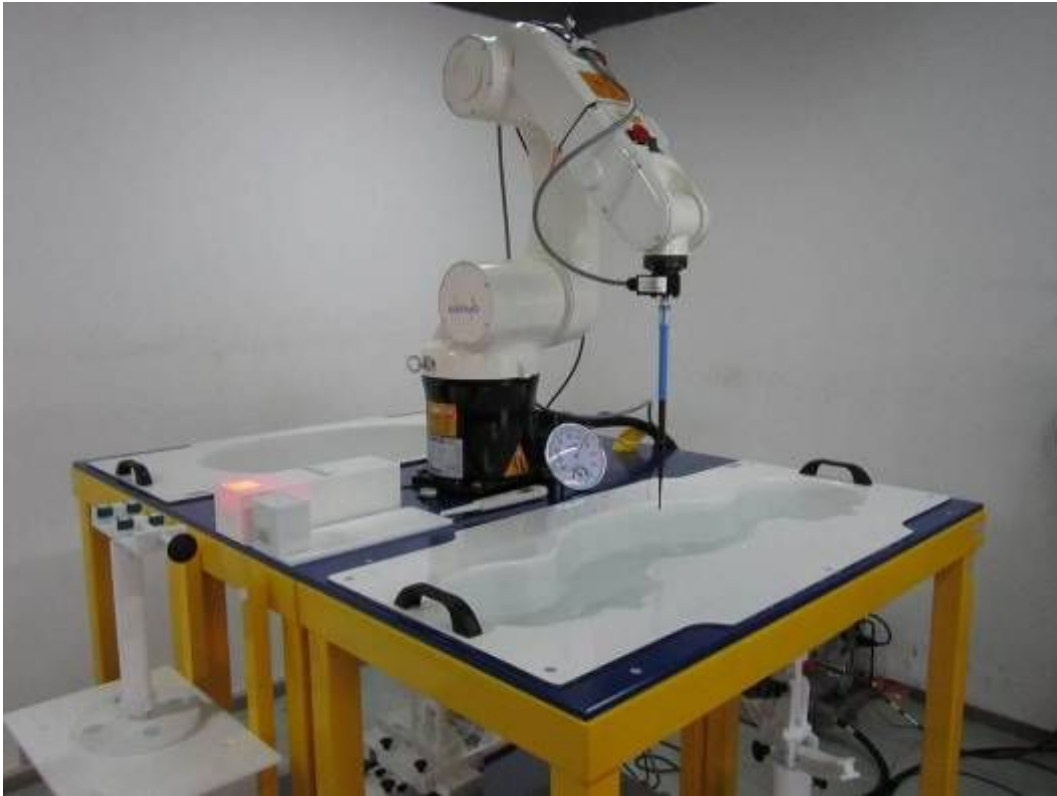

Annex B SAR System PHOTOGRAPHS

Liquid depth $\geq 15\text{cm}$

Annex C SETUP PHOTOGRAPHS

Right Head Touch View

Right Head Tilt View

Left Head Touch View

Left Head Tilt View

Body Setup Photo (LCD UP)

Body Setup Photo (LCD DOWN)

Annex D EUT PHOTOGRAPHS

EUT-Front Side View

EUT-Back Side View

EUT-Uncover View

EUT-Top View