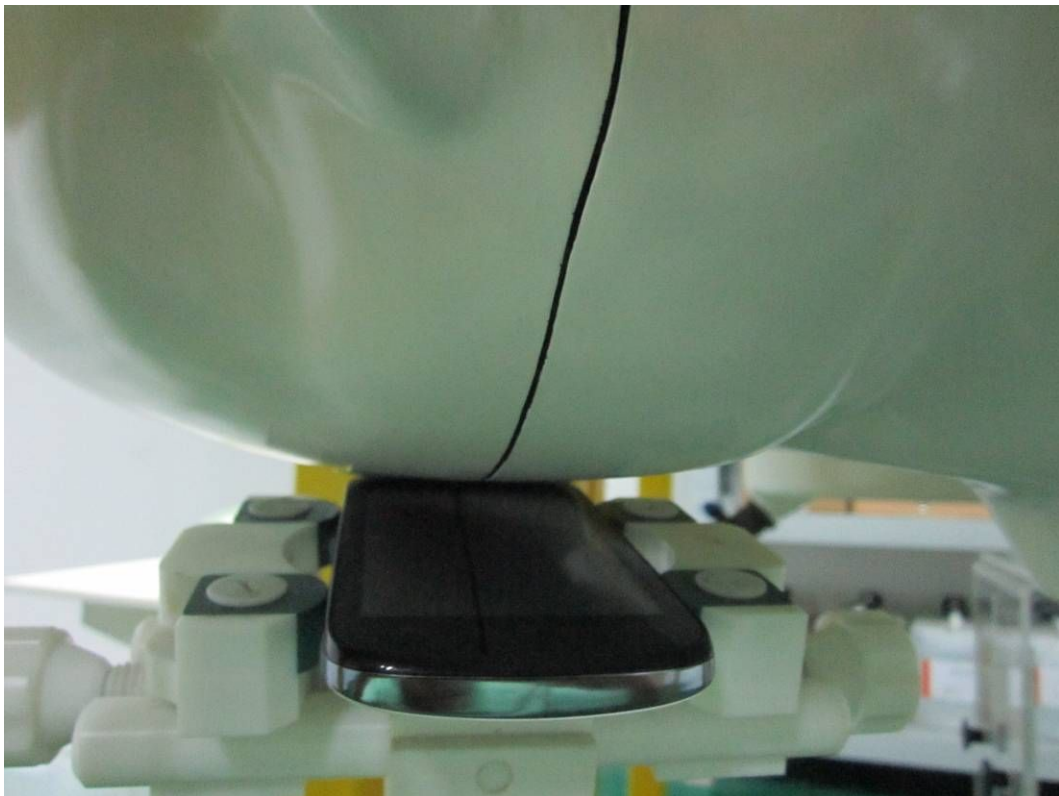

Annex B SAR System PHOTOGRAPHS

Liquid depth $\geq 15\text{cm}$

Annex C SETUP PHOTOGRAPHS

Right Head Touch View

Right Head Tilt View

Left Head Touch View

Left Head Tilt View

Body Setup Photo (LCD UP)

Body Setup Photo (LCD DOWN)

Annex D EUT PHOTOGRAPHS

EUT-Front Side View

EUT-Back Side View

EUT-Uncover View

EUT-Top View