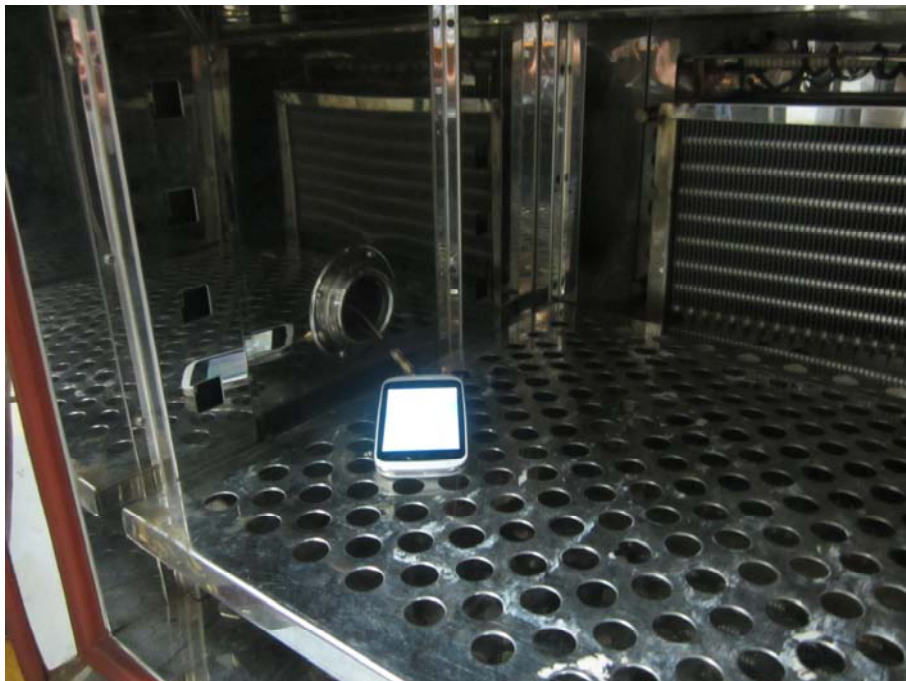

EXHIBIT 4 - TEST SETUP PHOTOGRAPHS

Radiation Test Setup (Below 30MHz)

Radio Test Setup (30MHz to 1GHz)

Radio Test Setup (Above 1GHz)

Extreme Condition Test Setup

Mobile Communication Test Setup