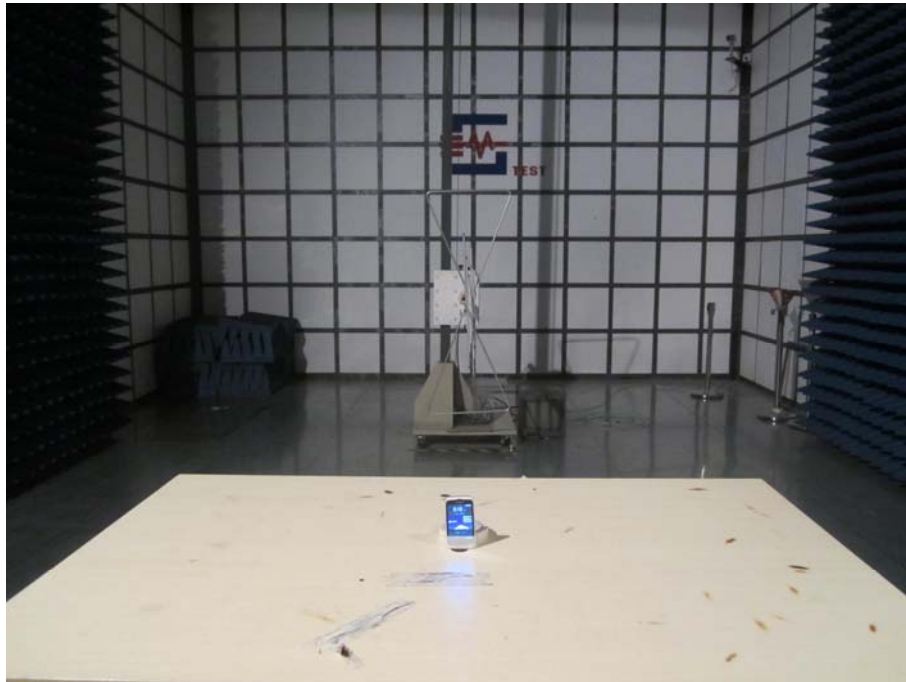

EXHIBIT 4 - TEST SETUP PHOTOGRAPHS

Conducted Emission Test Setup

Spurious Radiation Test Setup (Below 30MHz)

Spurious Radiation Test Setup (30MHz to 1G)

Spurious Radiation Test Setup (Above1G)