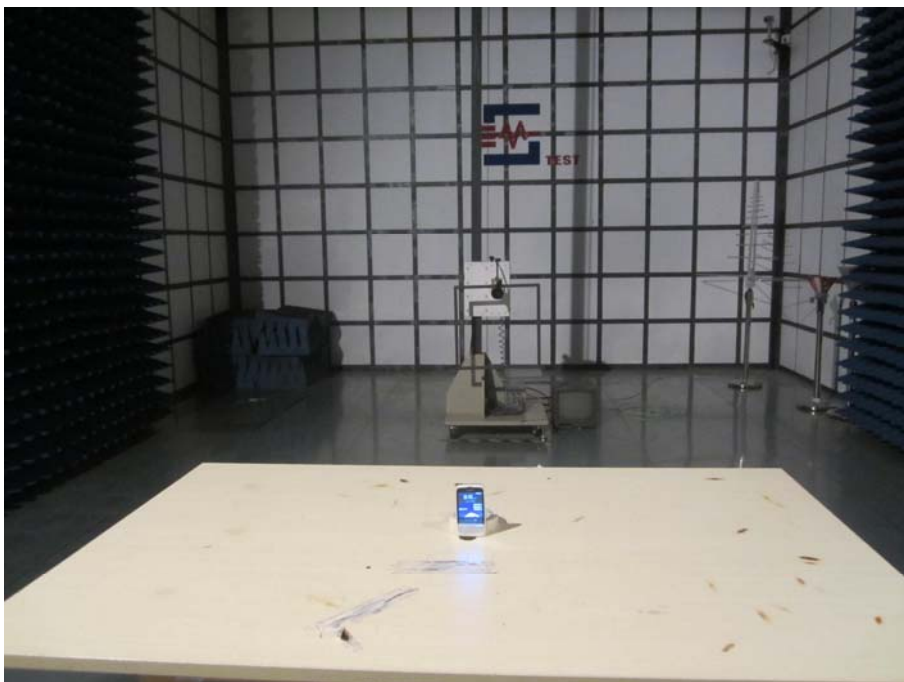

EXHIBIT 4 - TEST SETUP PHOTOGRAPHS

Conducted Emission Test Setup

Spurious Radiation Test Setup (Below 30MHz)

Spurious Radiation Test Setup (30MHz to 1G)

Spurious Radiation Test Setup (Above1G)