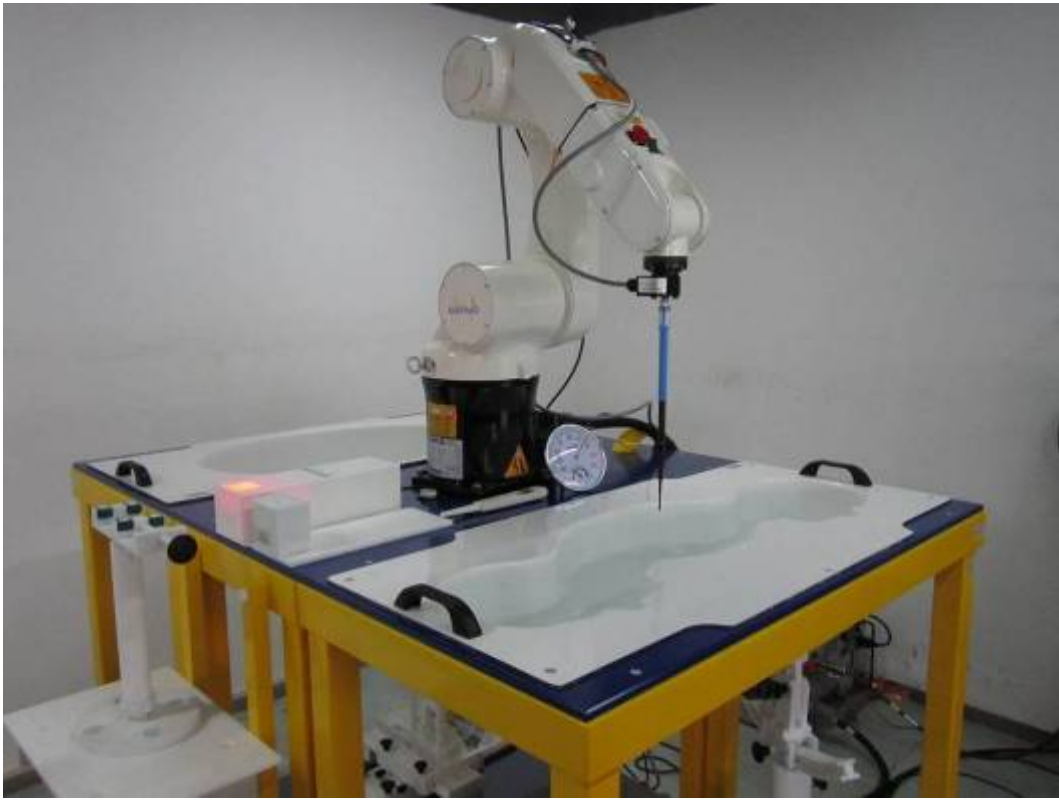

Annex B SAR System PHOTOGRAPHS

Liquid depth \geq 15cm

Annex C SETUP PHOTOGRAPHS

Right Head Touch View

Right Head Tilt View

Left Head Touch View

Left Head Tilt View

Body Setup Photo (LCD UP)

Body Setup Photo (LCD DOWN)

Body Setup Photo (LCD DOWN) with headset

Annex D EUT PHOTOGRAPHS

EUT-Front Side View

EUT-Back Side View

EU-Battery View