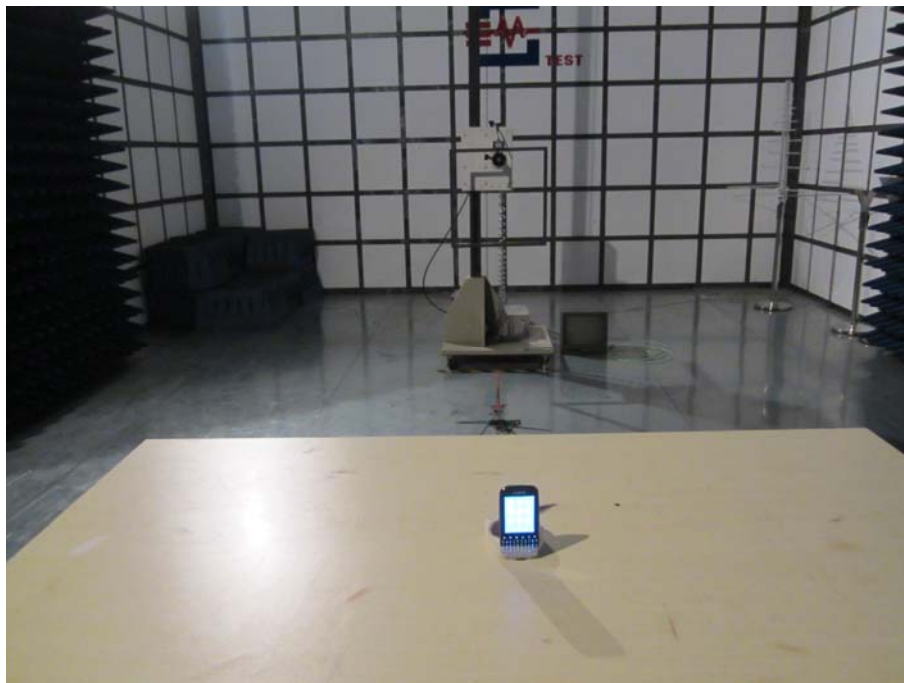

## EXHIBIT 4 - TEST SETUP PHOTOGRAPHS

---

### Spurious Radiation Test Setup (Below 30MHz)

### Spurious Radiation Test Setup (30MHz to 1G)