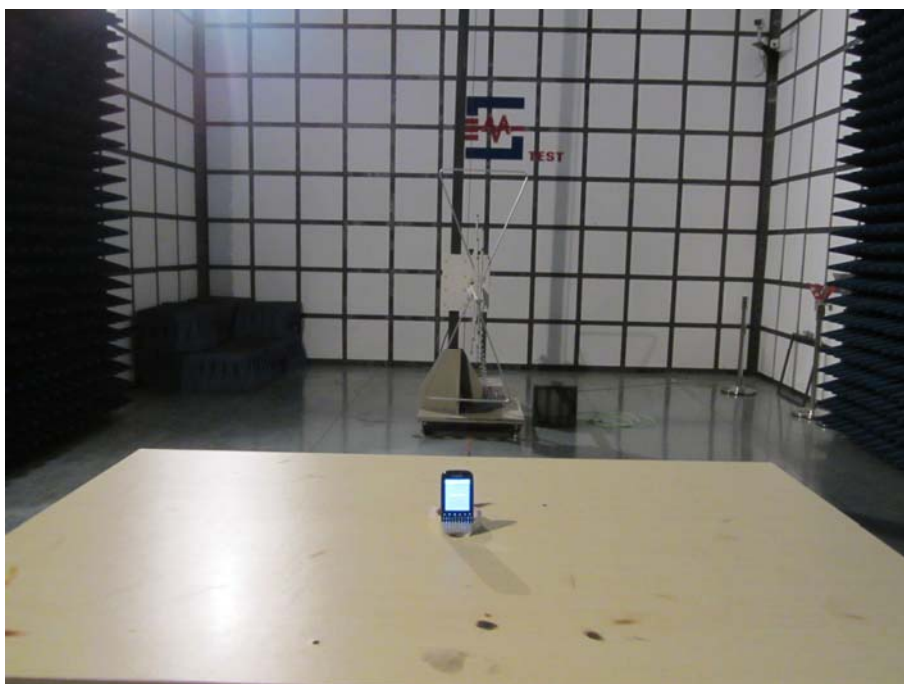

## EXHIBIT 4 - TEST SETUP PHOTOGRAPHS

---

### Spurious Radiation Test Setup (Below 30MHz)

### Spurious Radiation Test Setup (30MHz to 1G)