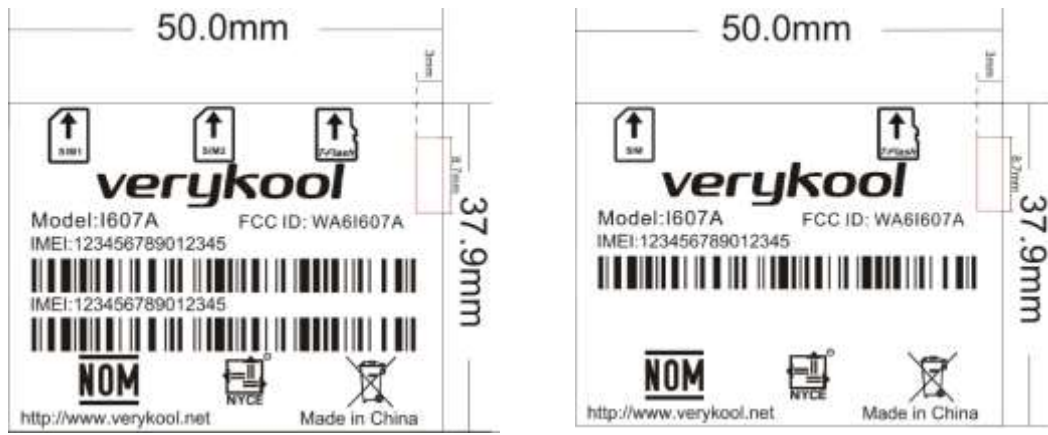

Label

Size: 50.0 mm X 37.9mm

Label Location