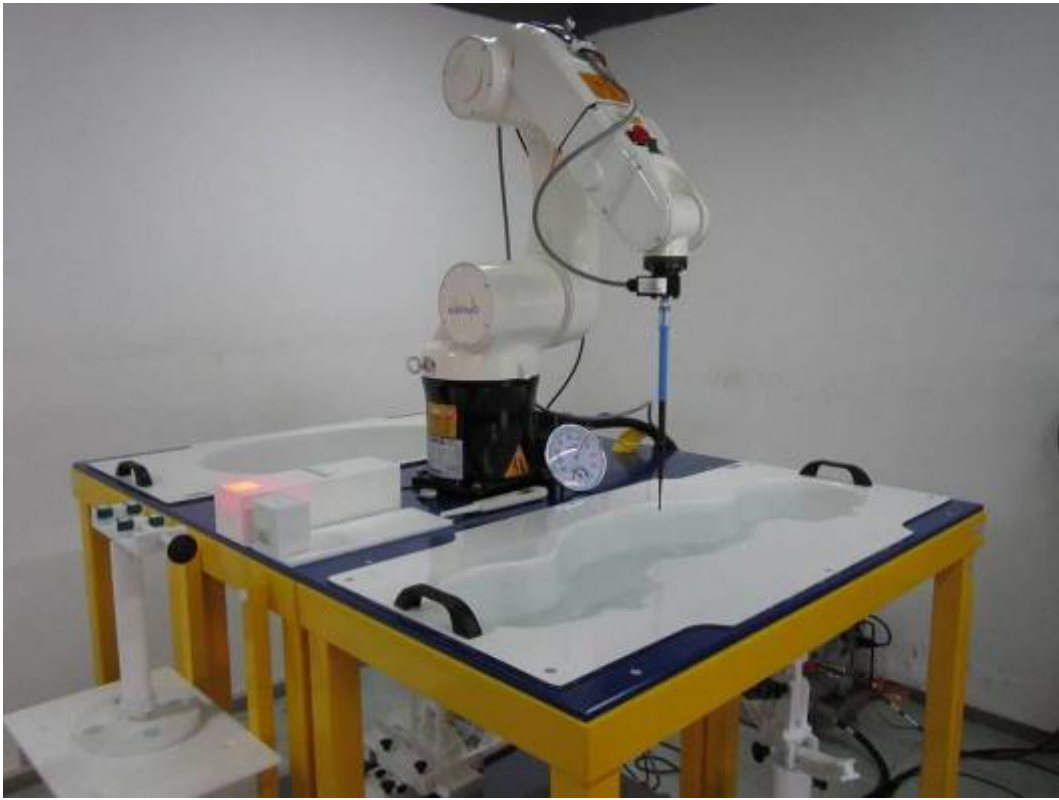

Annex B SAR System PHOTOGRAPHS

Liquid depth \geq 15cm

Annex C SETUP PHOTOGRAPHS

Right Head Touch View

Right Head Tilt View

Left Head Touch View

Left Head Tilt View

Body Setup Photo (LCD UP)

Body Setup Photo (LCD DOWN)

Annex D EUT PHOTOGRAPHS

EUT-Front Side View

EUT-Back Side View

EUT-Uncover View

EUT-Bottom View