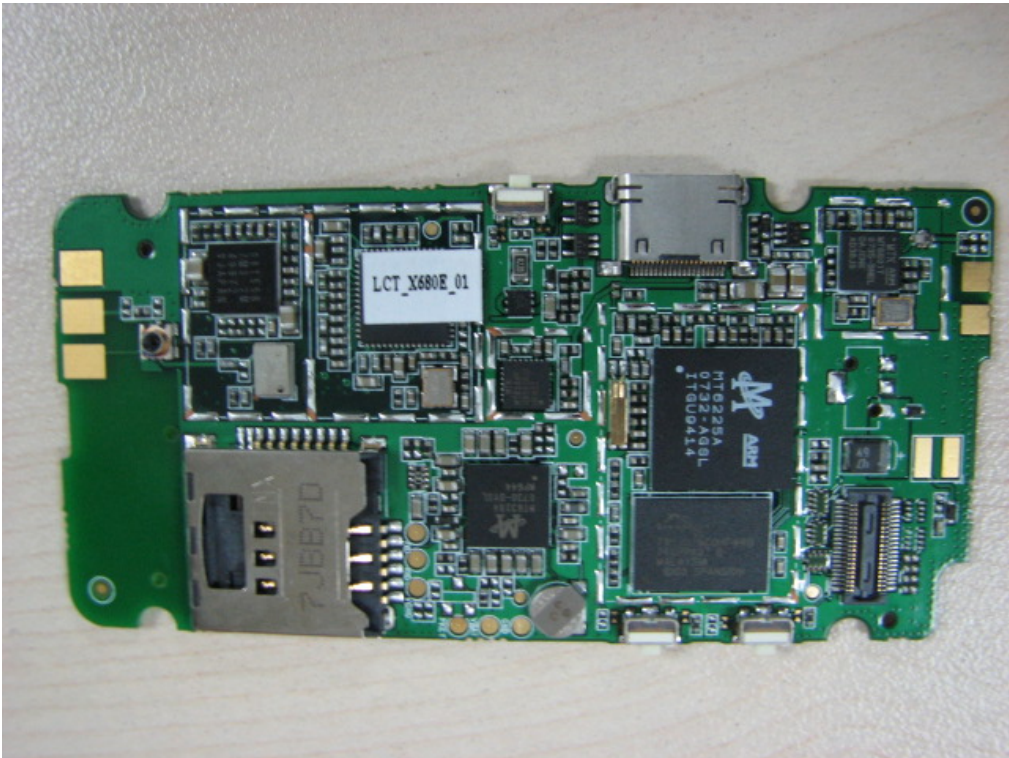

WA6I410 Internal Photo

手机天线
main
antenna

蓝牙天线
bluetooth

2008/9/26