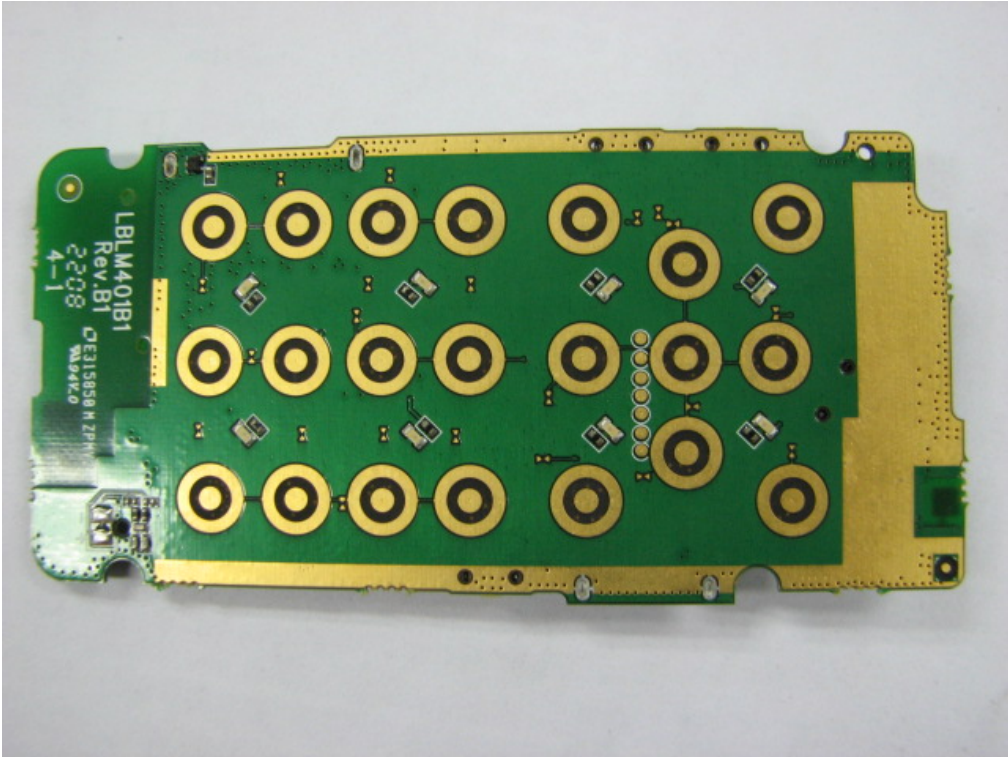

WA6I410 Internal Photo

手机天线
main
antenna

蓝牙天线
bluetooth

2008/9/26