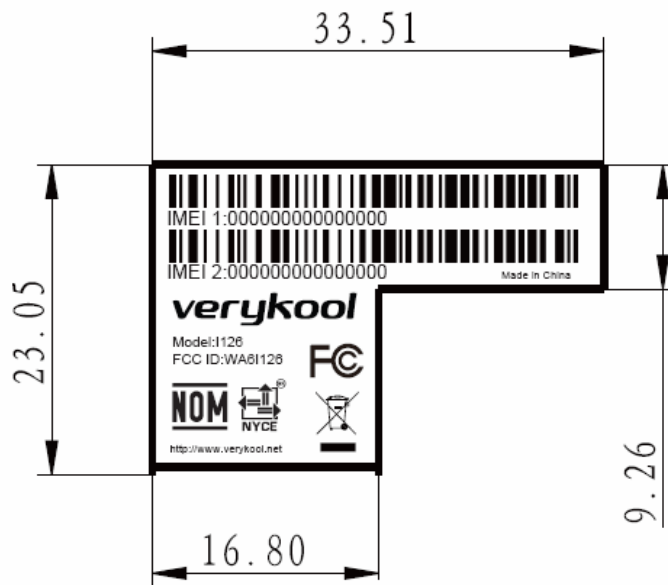

## Label and Label Location

Size: 23.05mm x 33.51mm