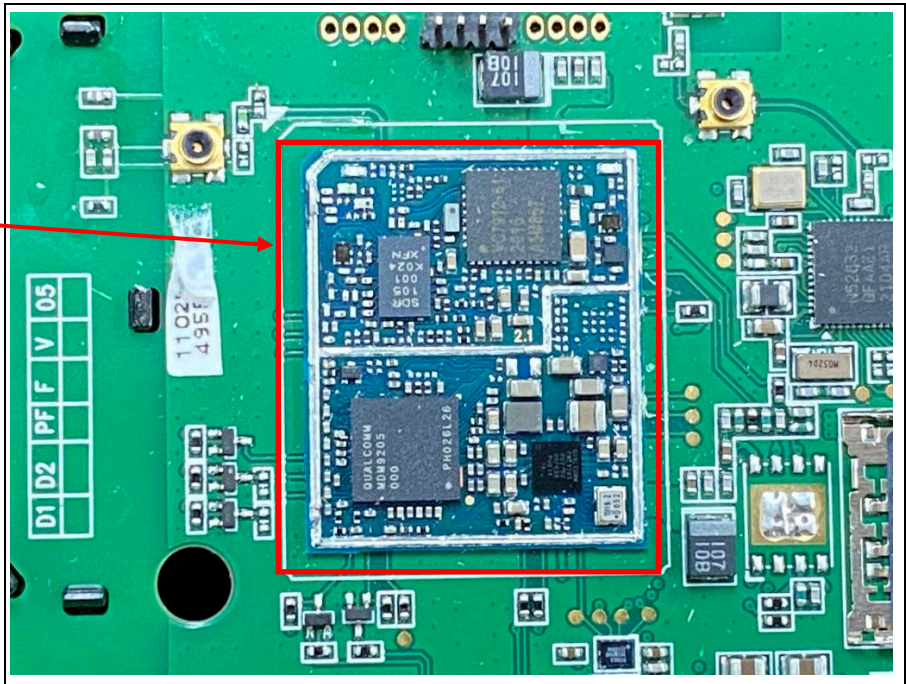

Internal photos of EUT

Internal view of EUT

Top view of Main PCB

Bottom view of Main PCB

Model name: ST4955

View of Module

Bluetooth Low Energy Module

WLAN Module

WWAN
Module

View of Antenna