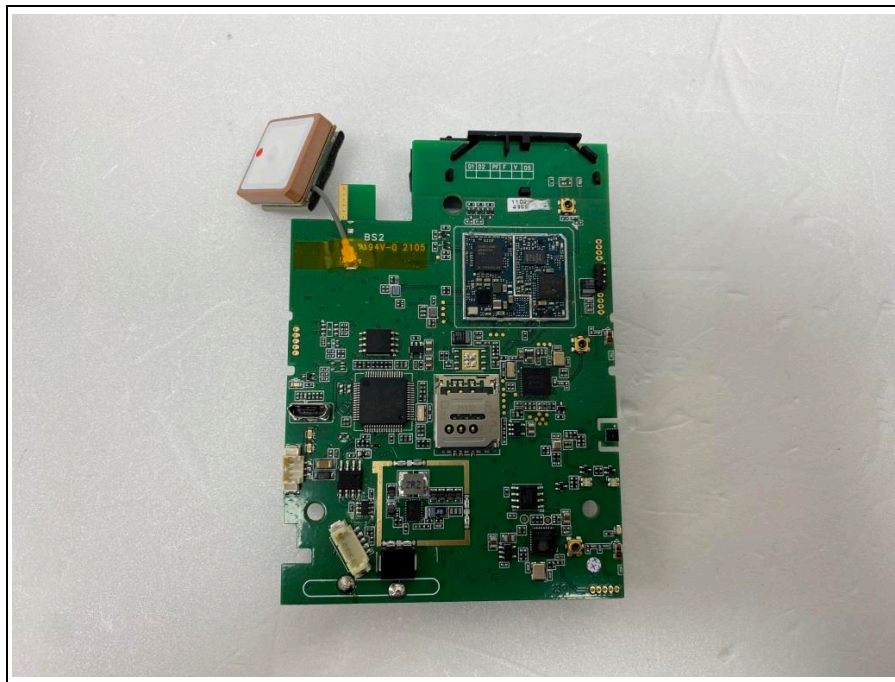

Internal photos of EUT

Internal view of EUT

Top view of Main PCB

Bottom view of Main PCB

Model name: ST4955

View of Module

Bluetooth Low Energy Module

WLAN Module

WWAN
Module

View of Antenna