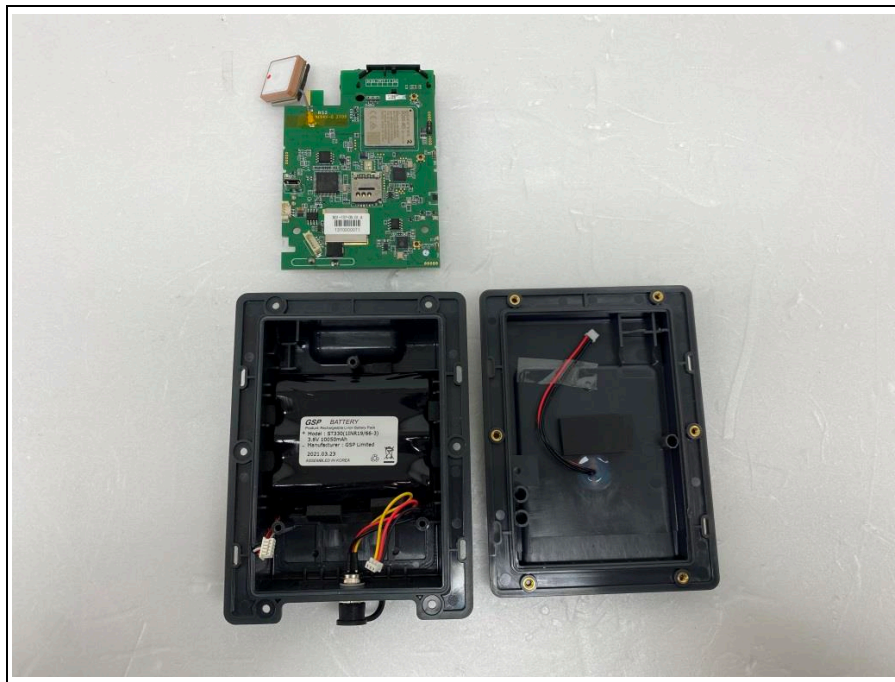

Internal photos of EUT

Internal view of EUT

Top view of Main PCB

Bottom view of Main PCB

Model name: ST4955

View of Module

Bluetooth Low Energy Module

WLAN Module

WWAN
Module

View of Antenna