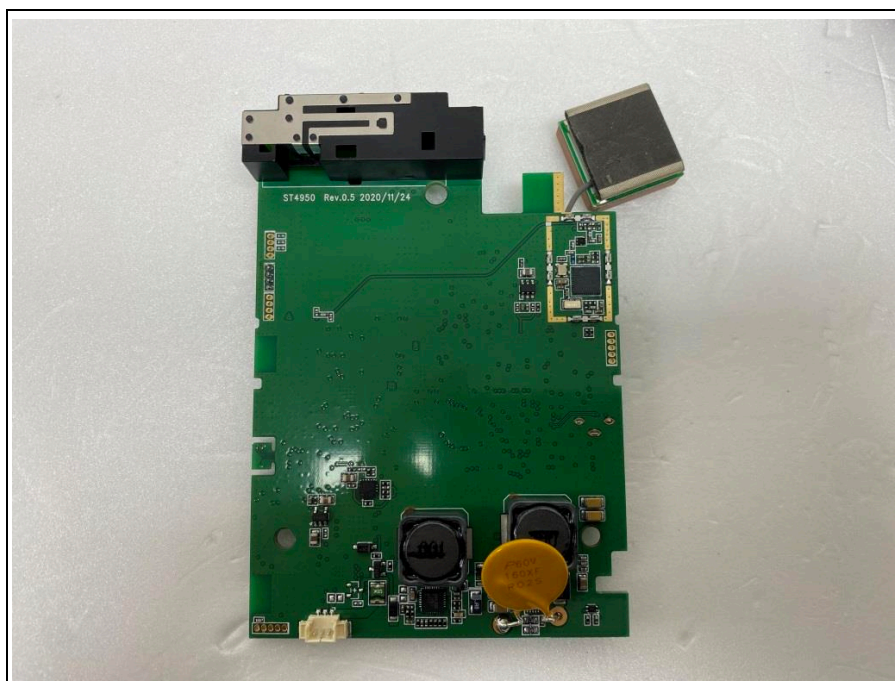

Internal photos of EUT

Internal view of EUT

Top view of Main PCB

Bottom view of Main PCB

Model name: ST4955

View of Module

Bluetooth Low Energy Module

WLAN Module

WWAN
Module

View of Antenna