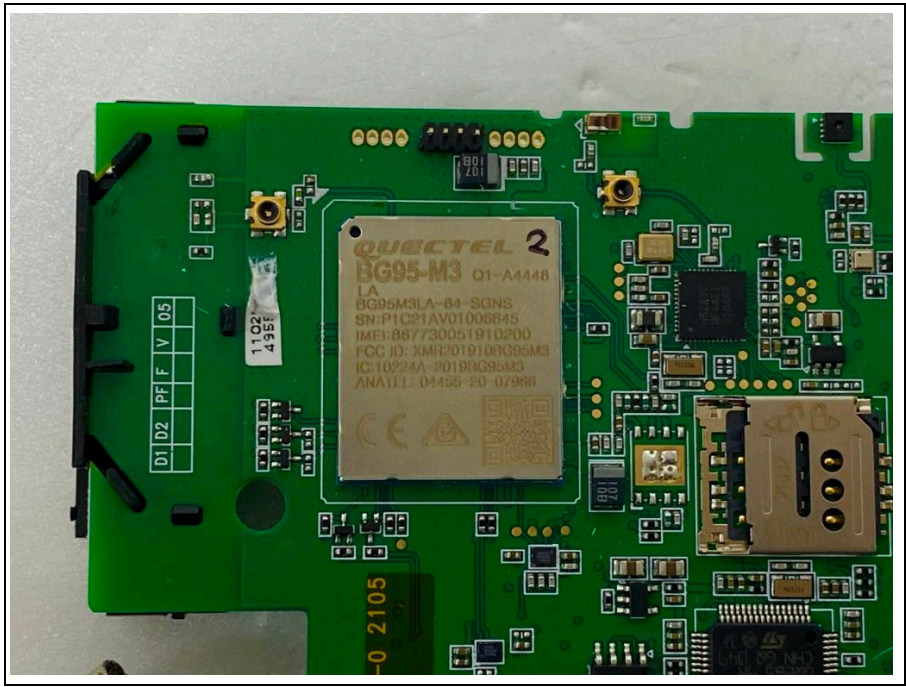

Internal photos of EUT

Internal view of EUT

Top view of Main PCB

Bottom view of Main PCB

Model name: ST4955

View of Module

Bluetooth Low Energy Module

WLAN Module

WWAN
Module

View of Antenna