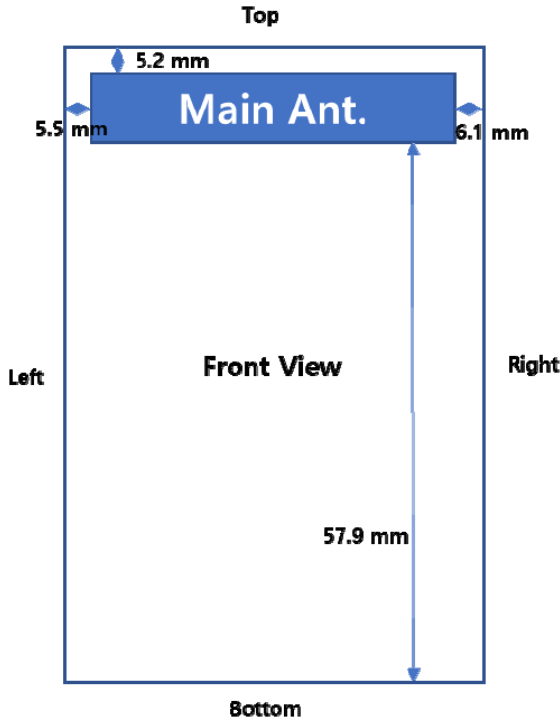

APPENDIX F: DUT ANTENNA DIAGRAM & SAR TEST SETUP PHOTOGRAPHS

DUT Antenna Location

Figure F-1 DUT Antenna & Antenna Location

Figure F-2 DUT GPS Antenna & GPS Antenna Location

SAR Test Setup Photographs

Top from Flat Phantom (Separation Distance: 0 cm)

Front from Flat Phantom (Separation Distance: 0 cm)

Rear from Flat Phantom (Separation Distance: 0 cm)

Right from Flat Phantom (Separation Distance: 0 cm)

Left from Flat Phantom (Separation Distance: 0 cm)