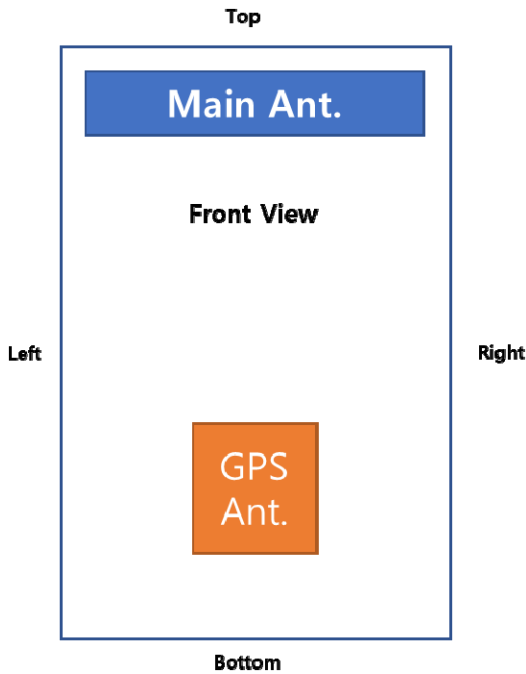

APPENDIX F: DUT ANTENNA DIAGRAM & SAR TEST SETUP PHOTOGRAPHS

DUT Antenna Location

Figure F-1 DUT Antenna & Antenna Location

Figure F-2 DUT GPS Antenna & GPS Antenna Location

SAR Test Setup Photographs

Top from Flat Phantom (Separation Distance: 0 cm)

Front from Flat Phantom (Separation Distance: 0 cm)

Rear from Flat Phantom (Separation Distance: 0 cm)

Right from Flat Phantom (Separation Distance: 0 cm)

Left from Flat Phantom (Separation Distance: 0 cm)