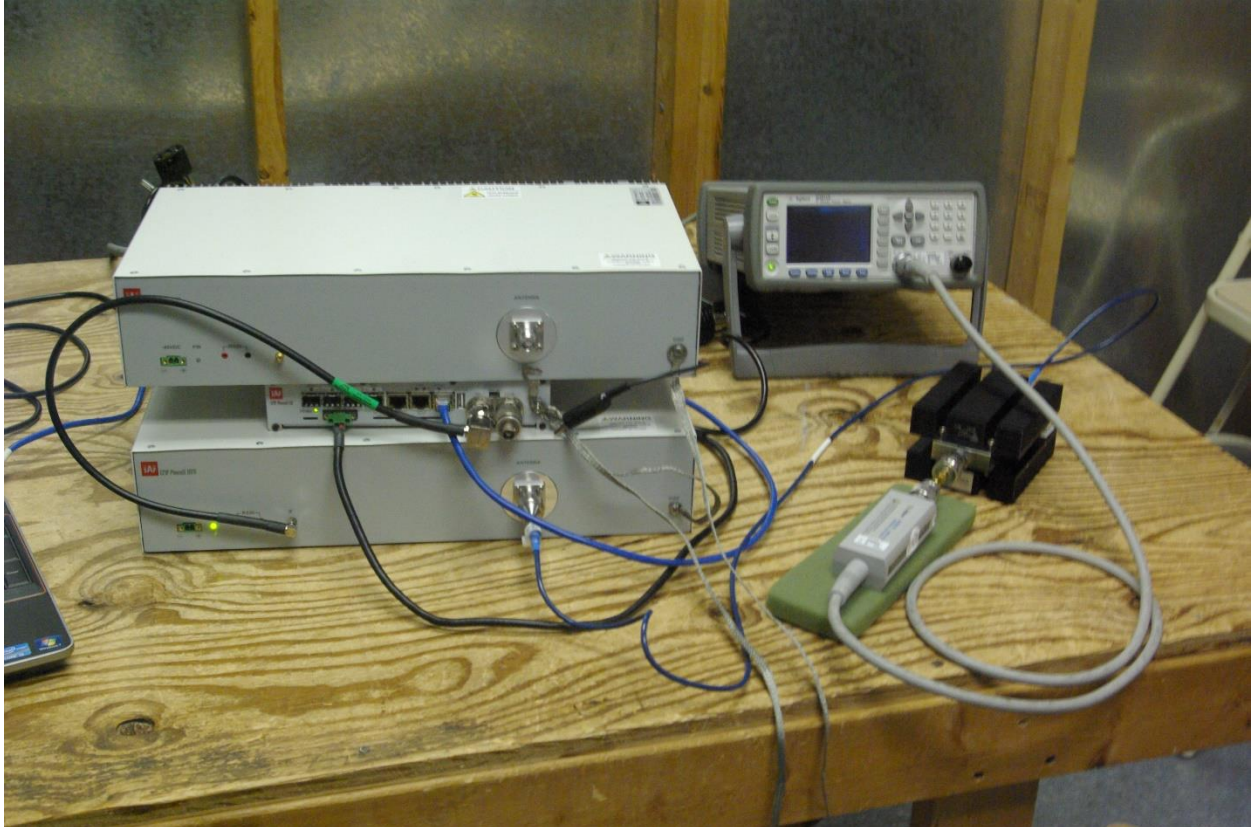

Rogers Labs, Inc.
4405 W. 259th Terrace
Louisburg, KS 66053
Phone/Fax: (913) 837-3214
Revision 1

SAF Tehnika AS   S/N's: 300540100019 / 300550100020
Model: Phoenix G2 (S02GHR08)
Test: 190528
Test to: 47CFR 27, RSS-195
File: PhoenixG2 TSup

FCC ID: W9Z-PHOENIXG2
IC: 8855A-PHOENIXG2
Date: November 6, 2019
Page 5 of 5