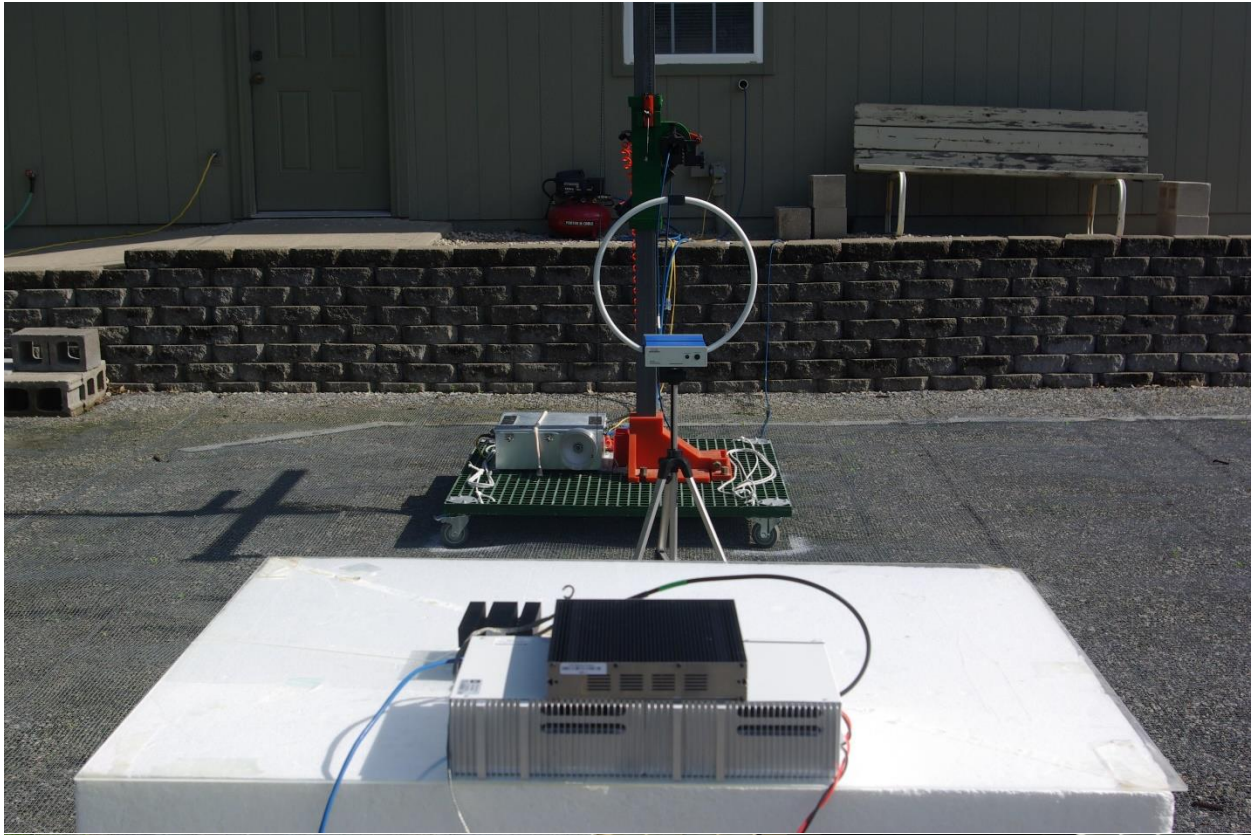

Test setup photographs

Rogers Labs, Inc.  
4405 W. 259th Terrace  
Louisburg, KS 66053  
Phone/Fax: (913) 837-3214  
Revision 1

SAF Tehnika AS      S/N's: 300540100019 / 300550100020  
Model: Phoenix G2 (S02GHR08)  
Test: 190528  
Test to: 47CFR 27, RSS-195  
File: PhoenixG2 TSup

FCC ID: W9Z-PHOENIXG2  
IC: 8855A-PHOENIXG2  
Date: November 6, 2019  
Page 1 of 5

Rogers Labs, Inc.  
4405 W. 259th Terrace  
Louisburg, KS 66053  
Phone/Fax: (913) 837-3214  
Revision 1

SAF Tehnika AS      S/N's: 300540100019 / 300550100020  
Model: Phoenix G2 (S02GHR08)  
Test: 190528  
Test to: 47CFR 27, RSS-195  
File: PhoenixG2 TSup