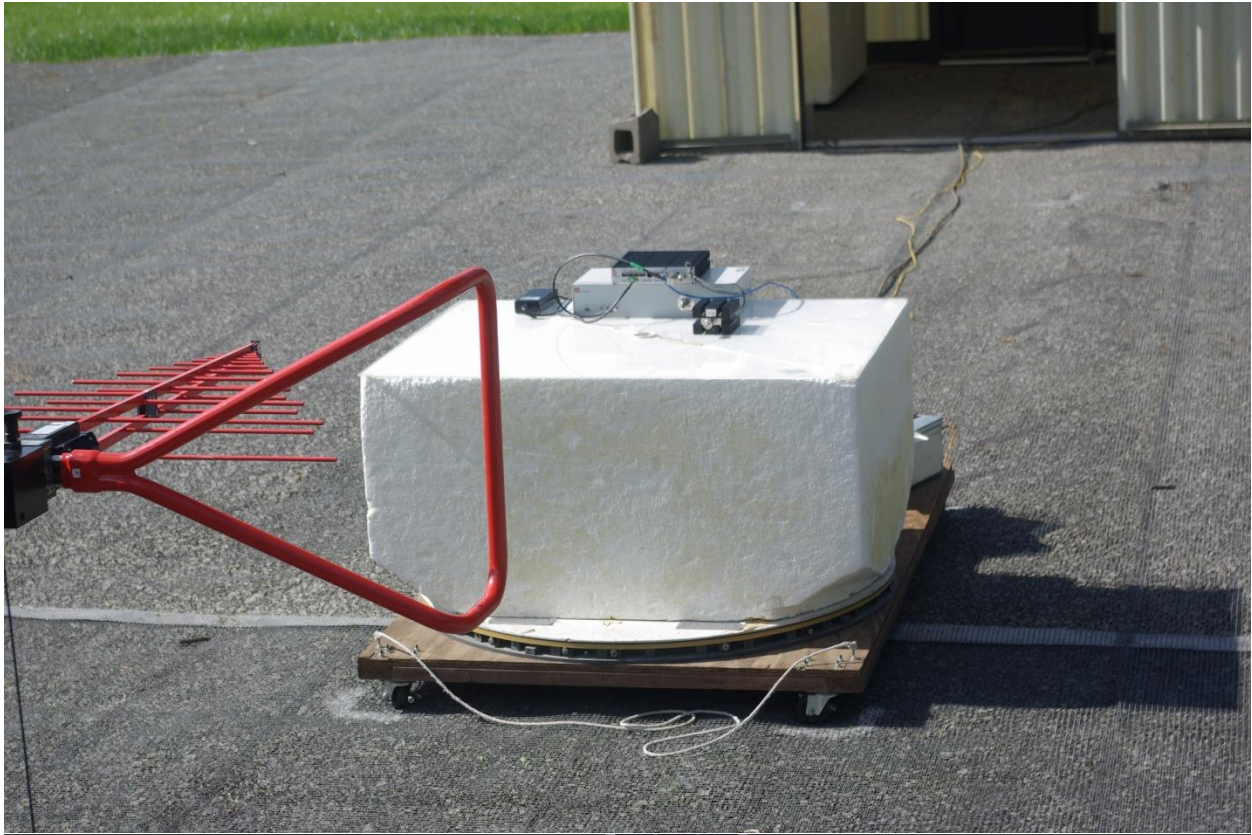

Rogers Labs, Inc.
4405 W. 259th Terrace
Louisburg, KS 66053
Phone/Fax: (913) 837-3214
Revision 1

SAF Tehnika AS   S/N's: 300540100019 / 300550100020
Model: Phoenix G2 (S02GHR08)
Test: 190528
Test to: 47CFR 27, RSS-195
File: PhoenixG2 TSup

FCC ID: W9Z-PHOENIXG2
IC: 8855A-PHOENIXG2
Date: November 6, 2019
Page 3 of 5