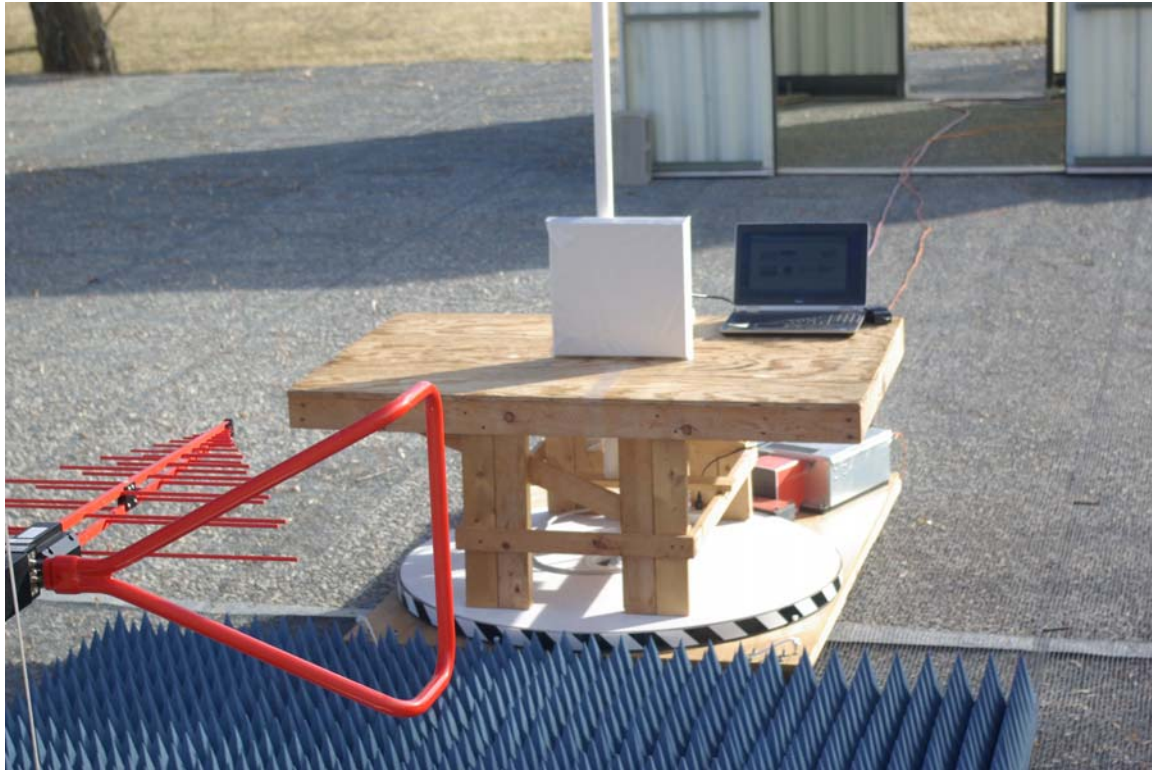

Rogers Labs, Inc.
4405 West 259th Terrace
Louisburg, KS 66053
Phone/Fax: (913) 837-3214
Revision 1

SAF Tehnika AS   SAF FreeMile-5.8
Models: M/N: Z05FEE01   M/N: Z05FEE02
SN: 363710100002   SN: 365020200001
Test to: CFR47 15.247 and RSS-210
File: TSup Freemile5

Test #:120209
FCC ID: WZ9-FREEMILE5
IC: 8855A- FREEMILE5
Date: March 5, 2012
Page 2 of 3