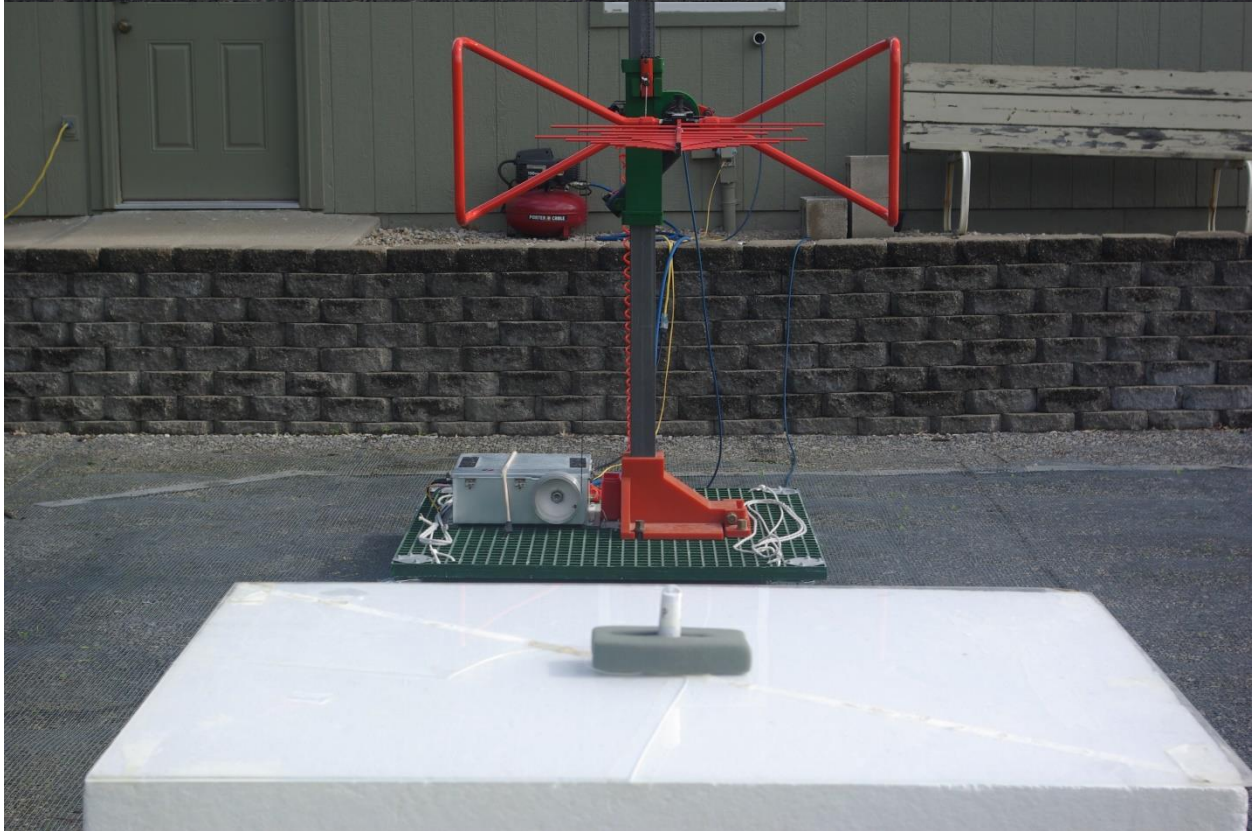

Rogers Labs, Inc.
4405 W. 259th Terrace
Louisburg, KS 66053
Phone/Fax: (913) 837-3214
Revision 1

SAF Tehnika AS
Model: T Compact (m/n: TDSPT1U4)
Test: 190529
Test to: CFR47 15C, RSS-Gen RSS-247
File: TDSPT1U4 Short Term Conf TSup

S/N's: 315920 000099 / 315920 000100
FCC ID: W9Z-ARANETTC
IC: 8855A-ARANETTC
Date: September 2, 2019
Page 2 of 4