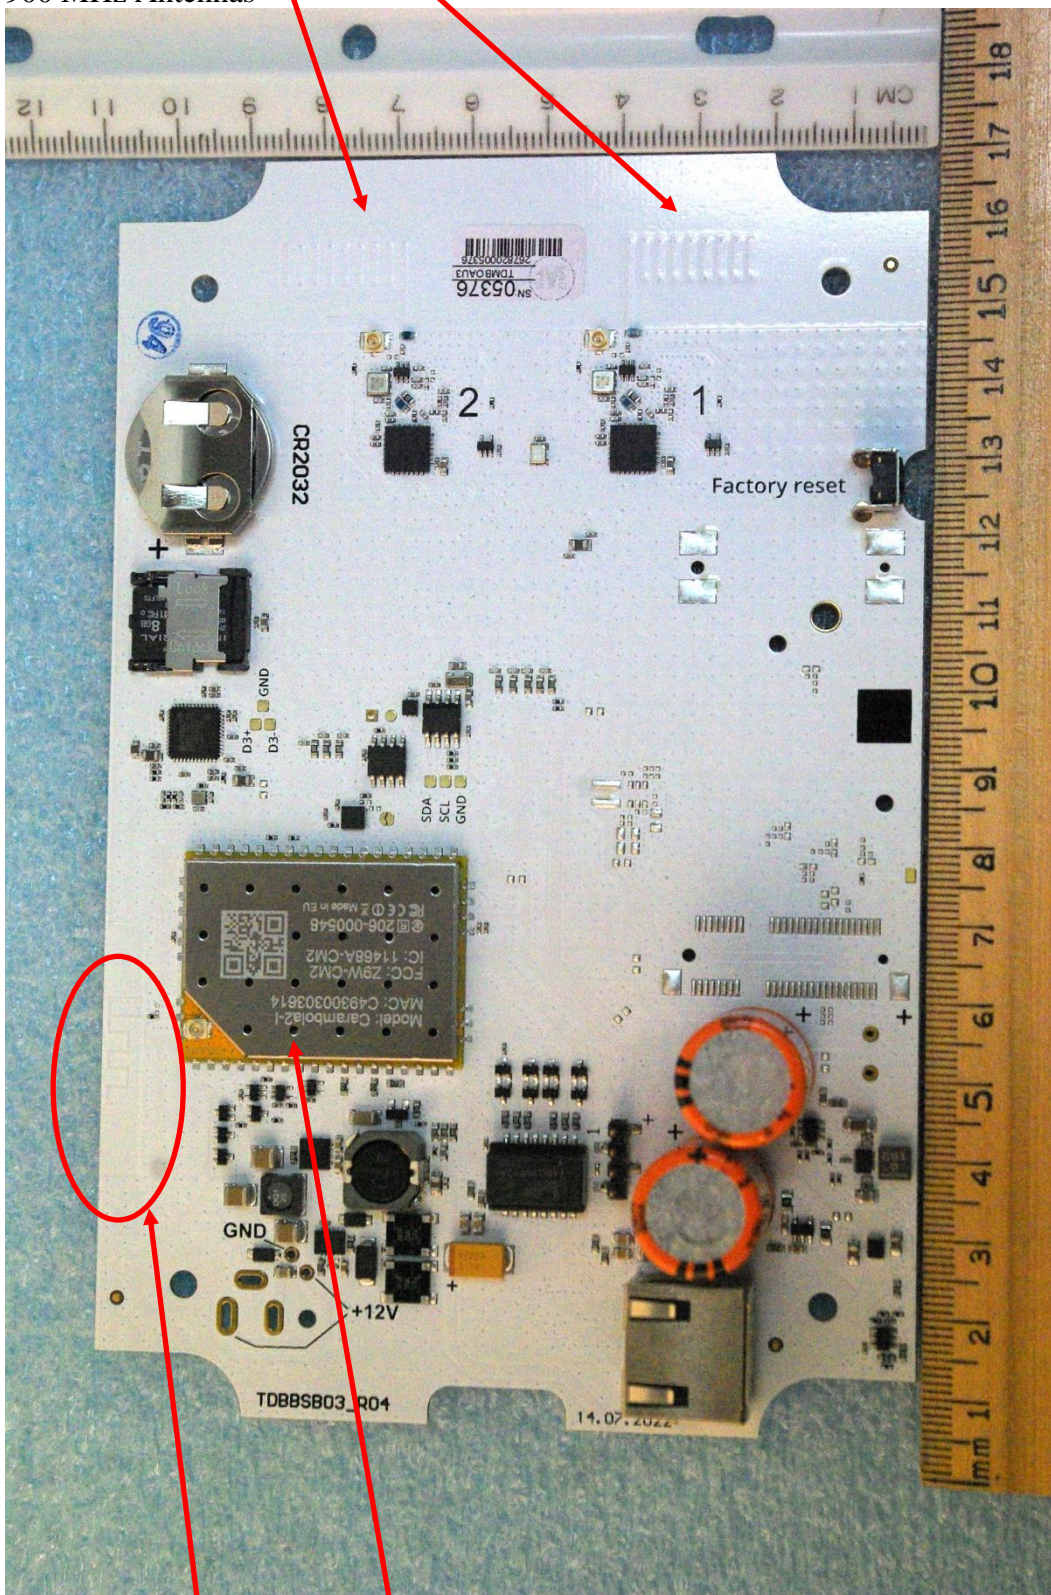

900 MHz Antennas

Rogers Labs, Inc.
4405 W. 259th Terrace
Louisburg, KS 66053
Phone/Fax: (913) 837-3214
Revision 1

SAF Tehnika AS
M/N: TDSBOAU3 (4, 5, 6, 7)
Test: 230227A
Test to: CFR47 15C, RSS-Gen RSS-247
File: ARANETPP Short Term Conf IntPho

S/N's: 5376 / 5865
FCC ID: W9Z-ARANETPP
IC: 8855A-ARANETPP
Date: April 3, 2023
Page 1 of 2

900 MHz Antennas

2.4 GHz Antenna and module

Rogers Labs, Inc.
4405 W. 259th Terrace
Louisburg, KS 66053
Phone/Fax: (913) 837-3214
Revision 1

SAF Tehnika AS
M/N: TDSBOAU3 (4, 5, 6, 7)
Test: 230227A
Test to: CFR47 15C, RSS-Gen RSS-247
File: ARANETPP Short Term Conf IntPho

S/N's: 5376 / 5865
FCC ID: W9Z-ARANETPP
IC: 8855A-ARANETPP
Date: April 3, 2023
Page 2 of 2