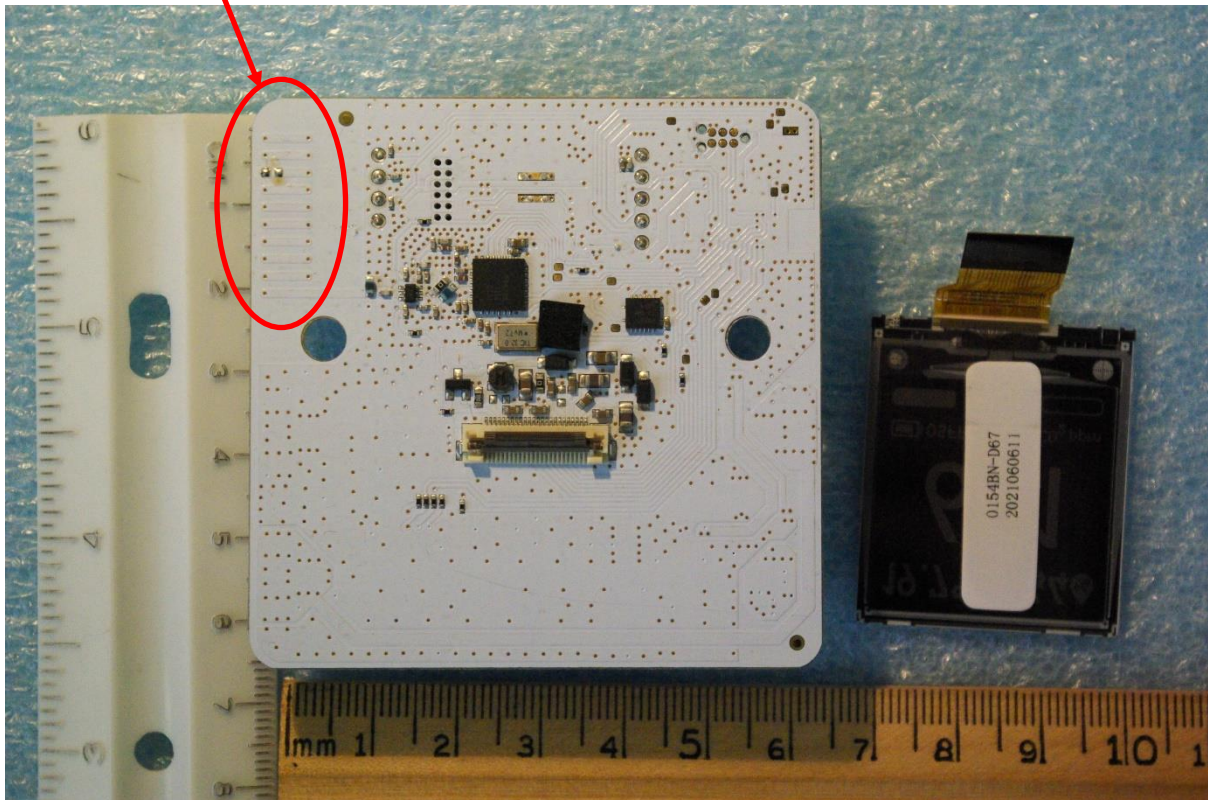

2.4 GHz module & Antenna

900 MHz Antenna

With Display connected

Rogers Labs, Inc.
4405 W. 259th Terrace
Louisburg, KS 66053
Phone/Fax: (913) 837-3214
Revision 1

SAF Tehnika AS
PMN: Aranet4 PRO HVIN: TDSPC0U3.042, TDSPC0U3.043, TDSPC0U3.044
Test: 211216 FCC ID: W9Z-A4MK3PRO IC: 8855A-A4MK3PRO
Test to: CFR47 15C, RSS-Gen RSS-247 Date: februāris 7, 2022
File: A4MK3PRO Short Term Conf IntPho Page 2 of 3

Rogers Labs, Inc.
4405 W. 259th Terrace
Louisburg, KS 66053
Phone/Fax: (913) 837-3214
Revision 1

SAF Tehnika AS
PMN: Aranet4 PRO HVIN: TDSPC0U3.042, TDSPC0U3.043, TDSPC0U3.044
Test: 211216 FCC ID: W9Z-A4MK3PRO IC: 8855A-A4MK3PRO
Test to: CFR47 15C, RSS-Gen RSS-247 Date: februāris 7, 2022
File: A4MK3PRO Short Term Conf IntPho Page 3 of 3