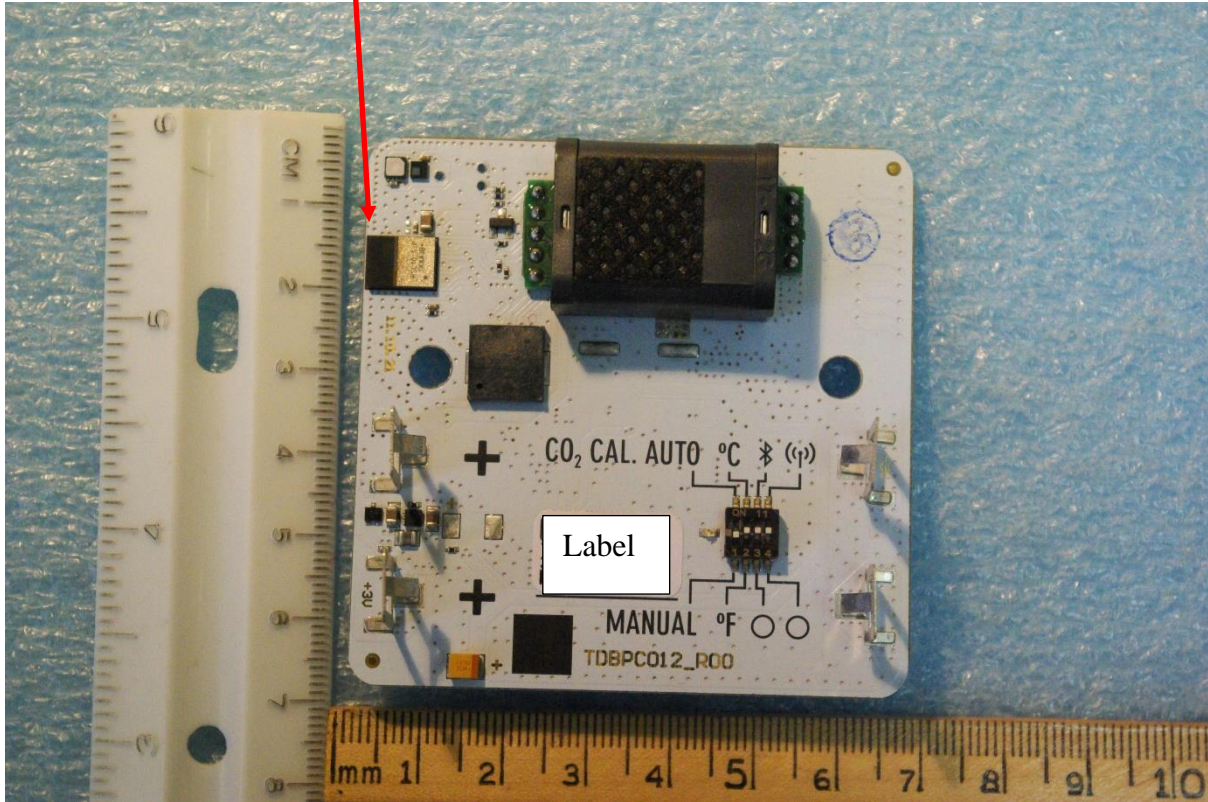

2.4 GHz module & Antenna

900 MHz Antenna

With Display connected

Rogers Labs, Inc.
4405 W. 259th Terrace
Louisburg, KS 66053
Phone/Fax: (913) 837-3214
Revision 1

SAF Tehnika AS
PMN: Aranet4 PRO HVIN: TDSPC0U3.042, TDSPC0U3.043, TDSPC0U3.044
Test: 211216 FCC ID: W9Z-A4MK3PRO IC: 8855A-A4MK3PRO
Test to: CFR47 15C, RSS-Gen RSS-247 Date: februāris 7, 2022
File: A4MK3PRO Short Term Conf IntPho Page 2 of 3

Rogers Labs, Inc.
4405 W. 259th Terrace
Louisburg, KS 66053
Phone/Fax: (913) 837-3214
Revision 1

SAF Tehnika AS
PMN: Aranet4 PRO HVIN: TDSPC0U3.042, TDSPC0U3.043, TDSPC0U3.044
Test: 211216 FCC ID: W9Z-A4MK3PRO IC: 8855A-A4MK3PRO
Test to: CFR47 15C, RSS-Gen RSS-247 Date: februāris 7, 2022
File: A4MK3PRO Short Term Conf IntPho Page 3 of 3