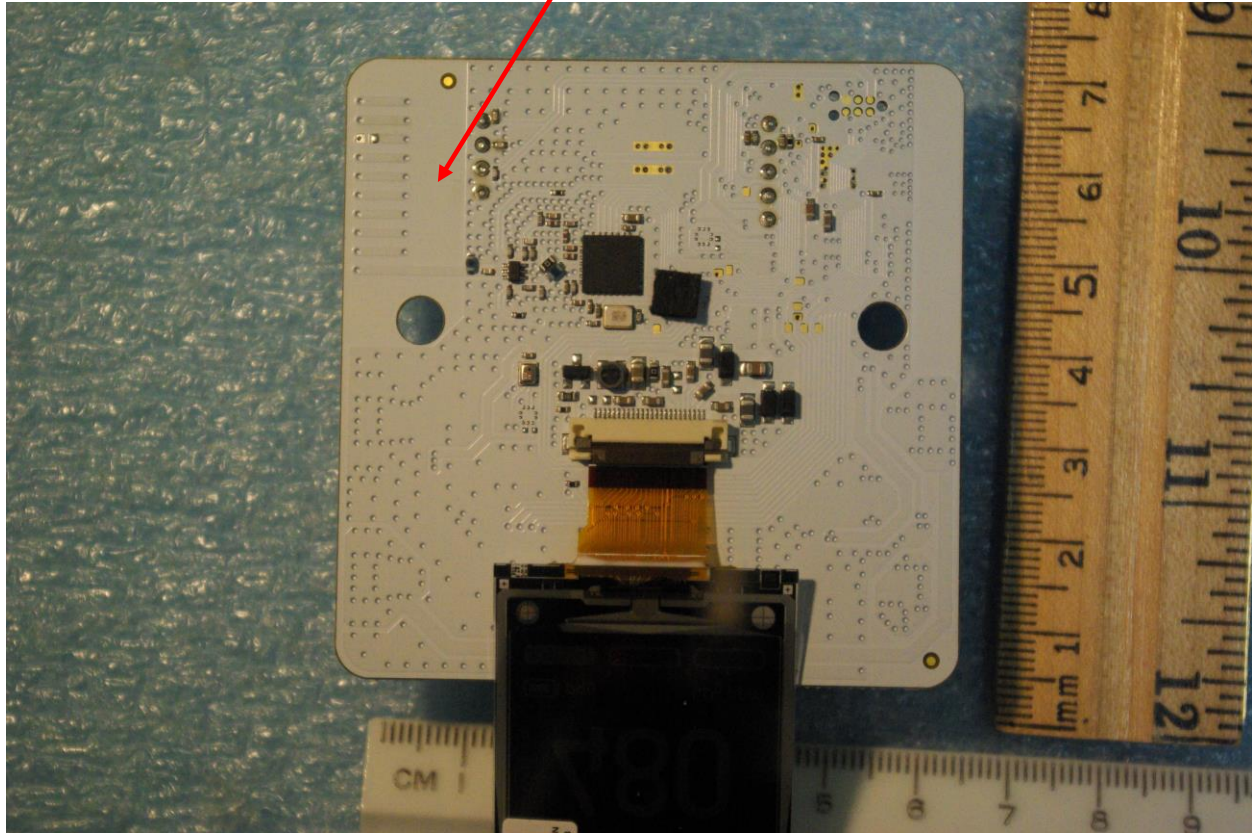

Internal photographs of equipment under test (2.4 GHz Antenna Location)

Rogers Labs, Inc.
4405 W. 259th Terrace
Louisburg, KS 66053
Phone/Fax: (913) 837-3214
Revision 1

SAF Tehnika AS
M/N: Aranet4 Pro
Test: 210415
Test to: CFR47 15C, RSS-Gen RSS-247
File: A4MK2PRO Short Term Conf IntPho

S/N's: 00913 / 00911
FCC ID: W9Z-A4MK2PRO
IC: 8855A-A4MK2PRO
Date: May 25, 2021
Page 1 of 2

900 MHz Antenna Location Antenna Location

Rogers Labs, Inc.
4405 W. 259th Terrace
Louisburg, KS 66053
Phone/Fax: (913) 837-3214
Revision 1

SAF Tehnika AS
M/N: Aranet4 Pro
Test: 210415
Test to: CFR47 15C, RSS-Gen RSS-247
File: A4MK2PRO Short Term Conf IntPho

S/N's: 00913 / 00911
FCC ID: W9Z-A4MK2PRO
IC: 8855A-A4MK2PRO
Date: May 25, 2021
Page 2 of 2