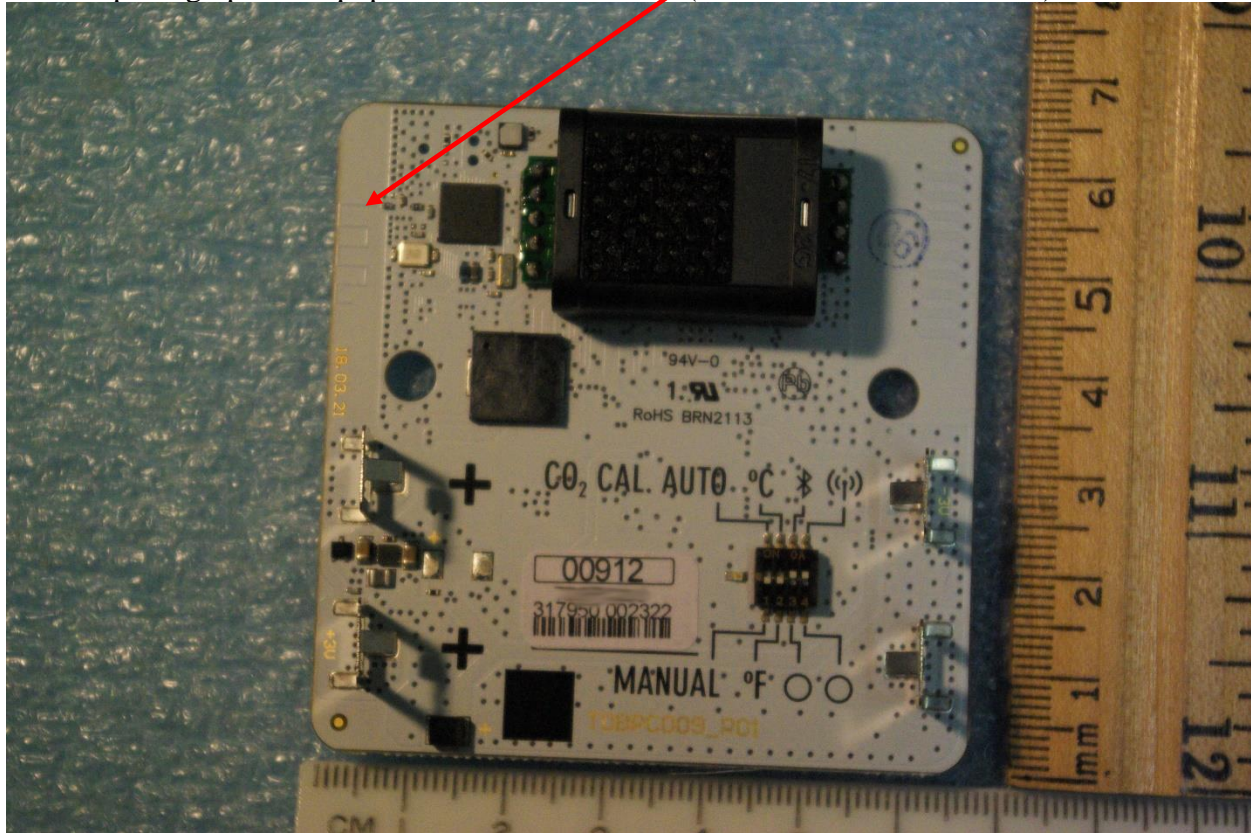

Internal photographs of equipment under test (2.4 GHz Antenna Location)

Rogers Labs, Inc.
4405 W. 259th Terrace
Louisburg, KS 66053
Phone/Fax: (913) 837-3214
Revision 1

SAF Tehnika AS
M/N: Aranet4 Pro
Test: 210415
Test to: CFR47 15C, RSS-Gen RSS-247
File: A4MK2PRO Short Term Conf IntPho

S/N's: 00913 / 00911
FCC ID: W9Z-A4MK2PRO
IC: 8855A-A4MK2PRO
Date: May 25, 2021
Page 1 of 2

900 MHz Antenna Location Antenna Location

Rogers Labs, Inc.
4405 W. 259th Terrace
Louisburg, KS 66053
Phone/Fax: (913) 837-3214
Revision 1

SAF Tehnika AS
M/N: Aranet4 Pro
Test: 210415
Test to: CFR47 15C, RSS-Gen RSS-247
File: A4MK2PRO Short Term Conf IntPho

S/N's: 00913 / 00911
FCC ID: W9Z-A4MK2PRO
IC: 8855A-A4MK2PRO
Date: May 25, 2021
Page 2 of 2