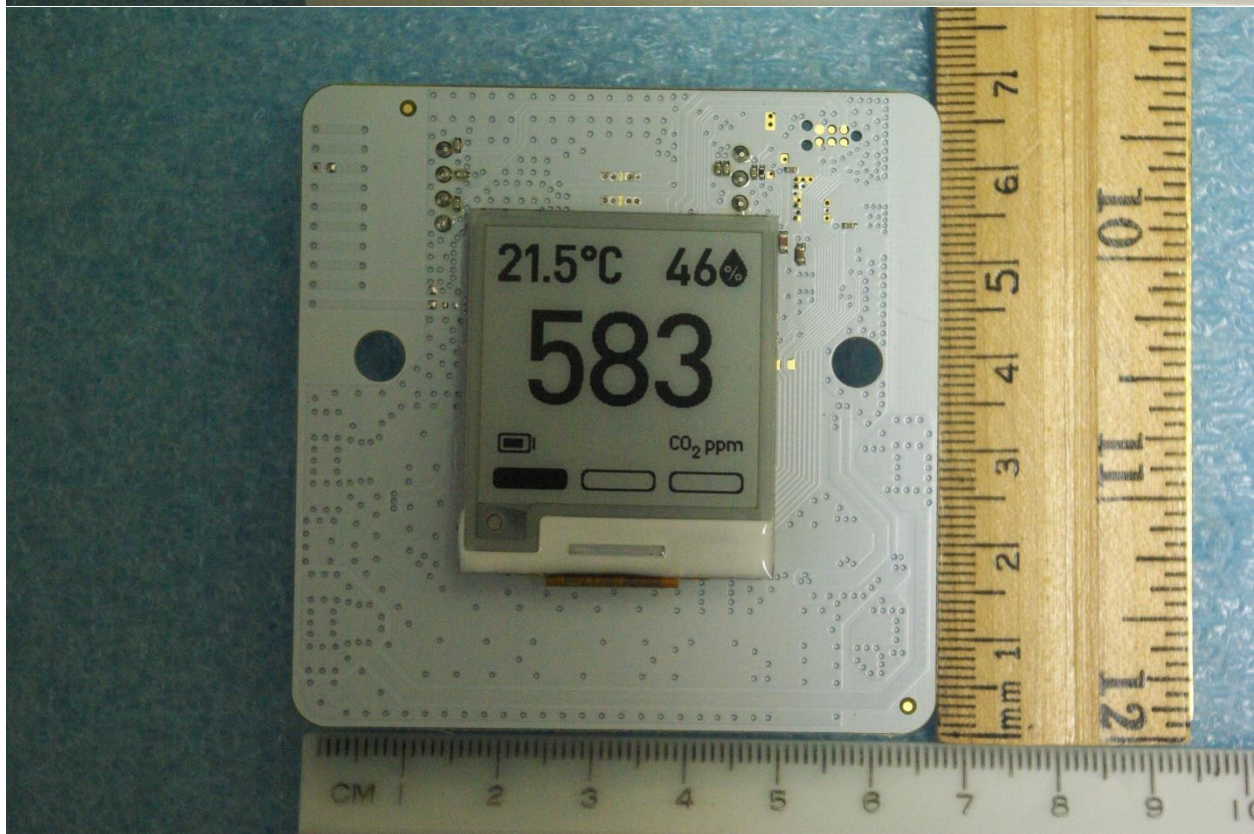

Internal photographs of equipment under test (Antenna Location)

Rogers Labs, Inc.
4405 W. 259th Terrace
Louisburg, KS 66053
Phone/Fax: (913) 837-3214
Revision 1

SAF Tehnika AS S/N's: 05128 / 05127 / 0512B / 05129/ 0512A
Model: Aranet4 HOME FCC ID: W9Z-A4MK2HOME
Test: 210416 IC: 8855A-A4MK2HOME
Test to: CFR47 15C, RSS-Gen RSS-247 Date: June 1, 2021
File: A4MK2HOME Short Term Conf IntPho Page 1 of 2