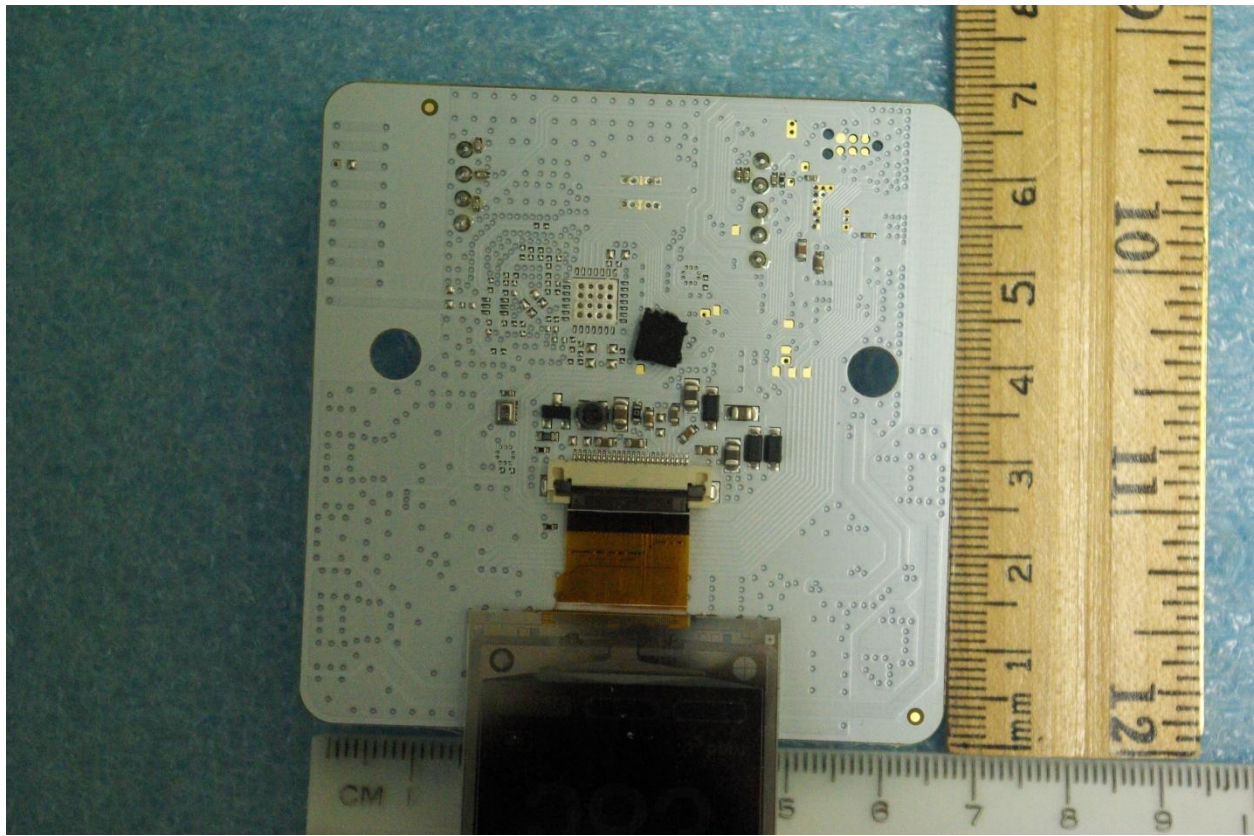

Internal photographs of equipment under test (Antenna Location)

Rogers Labs, Inc.
4405 W. 259th Terrace
Louisburg, KS 66053
Phone/Fax: (913) 837-3214
Revision 1

SAF Tehnika AS S/N's: 05128 / 05127 / 0512B / 05129/ 0512A
Model: Aranet4 HOME FCC ID: W9Z-A4MK2HOME
Test: 210416 IC: 8855A-A4MK2HOME
Test to: CFR47 15C, RSS-Gen RSS-247 Date: June 1, 2021
File: A4MK2HOME Short Term Conf IntPho Page 1 of 2

Rogers Labs, Inc.
4405 W. 259th Terrace
Louisburg, KS 66053
Phone/Fax: (913) 837-3214
Revision 1

SAF Tehnika AS S/N's: 05128 / 05127 / 0512B / 05129/ 0512A
Model: Aranet4 HOME FCC ID: W9Z-A4MK2HOME
Test: 210416 IC: 8855A-A4MK2HOME
Test to: CFR47 15C, RSS-Gen RSS-247 Date: June 1, 2021
File: A4MK2HOME Short Term Conf IntPho Page 2 of 2