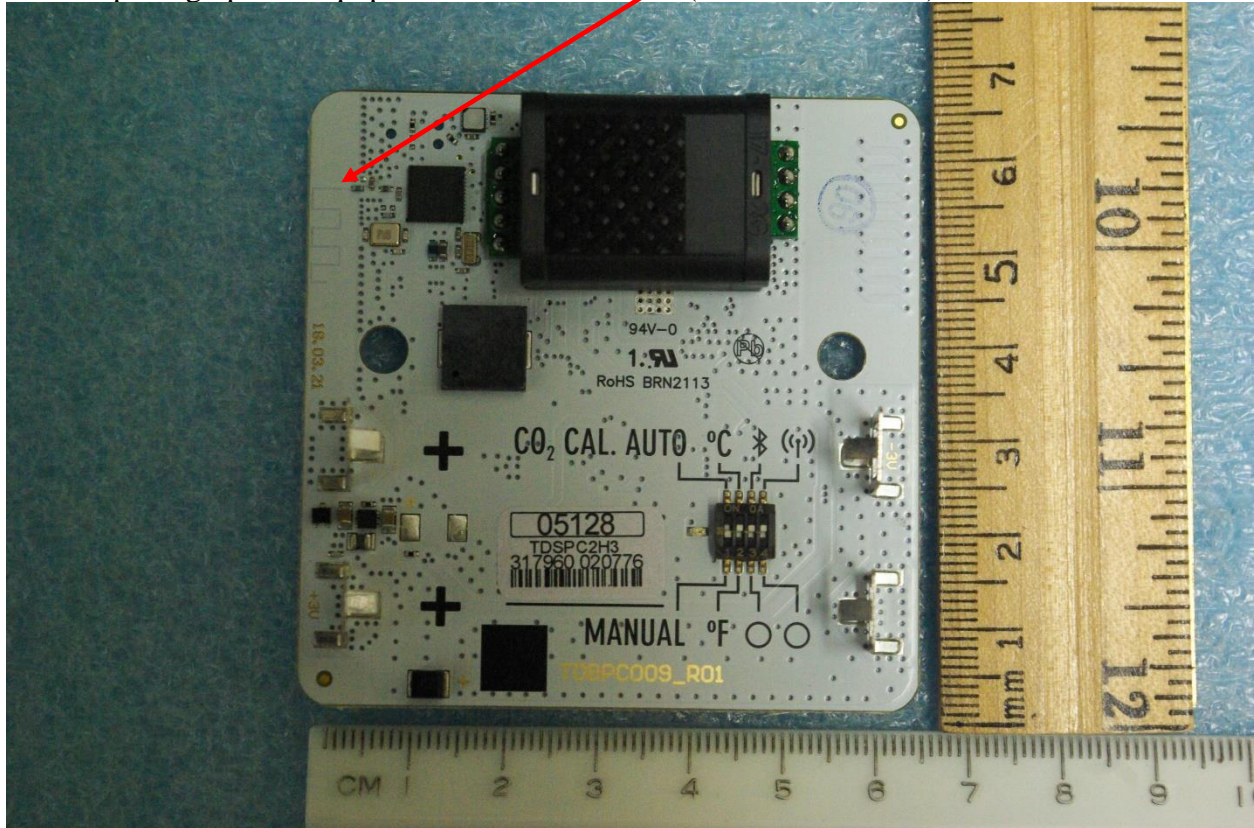

Internal photographs of equipment under test (Antenna Location)

Rogers Labs, Inc.
4405 W. 259th Terrace
Louisburg, KS 66053
Phone/Fax: (913) 837-3214
Revision 1

SAF Tehnika AS S/N's: 05128 / 05127 / 0512B / 05129/ 0512A
Model: Aranet4 HOME FCC ID: W9Z-A4MK2HOME
Test: 210416 IC: 8855A-A4MK2HOME
Test to: CFR47 15C, RSS-Gen RSS-247 Date: June 1, 2021
File: A4MK2HOME Short Term Conf IntPho Page 1 of 2

Rogers Labs, Inc.
4405 W. 259th Terrace
Louisburg, KS 66053
Phone/Fax: (913) 837-3214
Revision 1

SAF Tehnika AS S/N's: 05128 / 05127 / 0512B / 05129/ 0512A
Model: Aranet4 HOME FCC ID: W9Z-A4MK2HOME
Test: 210416 IC: 8855A-A4MK2HOME
Test to: CFR47 15C, RSS-Gen RSS-247 Date: June 1, 2021
File: A4MK2HOME Short Term Conf IntPho Page 2 of 2