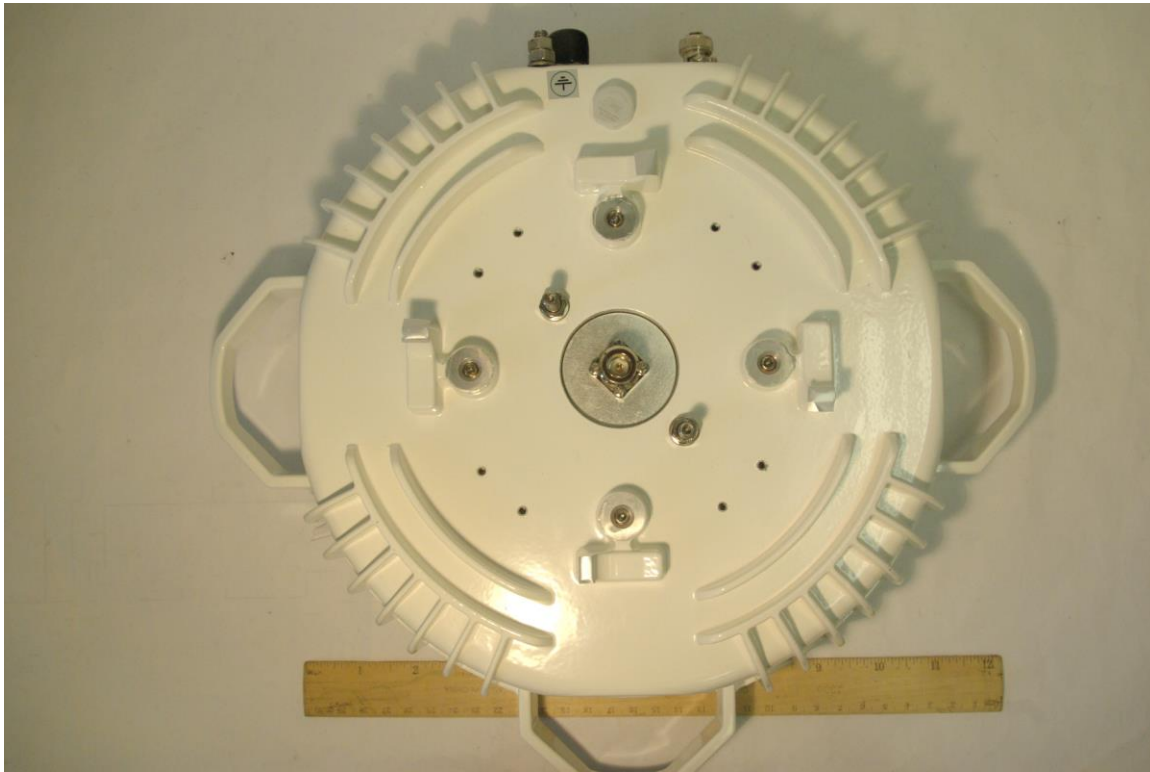

External photographs of equipment under test

Rogers Labs, Inc.
4405 W. 259th Terrace
Louisburg, KS 66053
Phone/Fax: (913) 837-3214
Revision 1

SAF Tehnika AS
Models: S06RPR18L and S06RPR18H
Test #: 150617
Test to: 47CFR 15.247, RSS-210
File: 58F2D ExtPho

S/N's: 389740100382, 389730100832
FCC ID#: W9Z-58F2D
IC: 8855A-58F2D
Date: July 16, 2015
Page 1 of 2

Rogers Labs, Inc.
4405 W. 259th Terrace
Louisburg, KS 66053
Phone/Fax: (913) 837-3214
Revision 1

SAF Tehnika AS
Models: S06RPR18L and S06RPR18H
Test #: 150617
Test to: 47CFR 15.247, RSS-210
File: 58F2D ExtPho