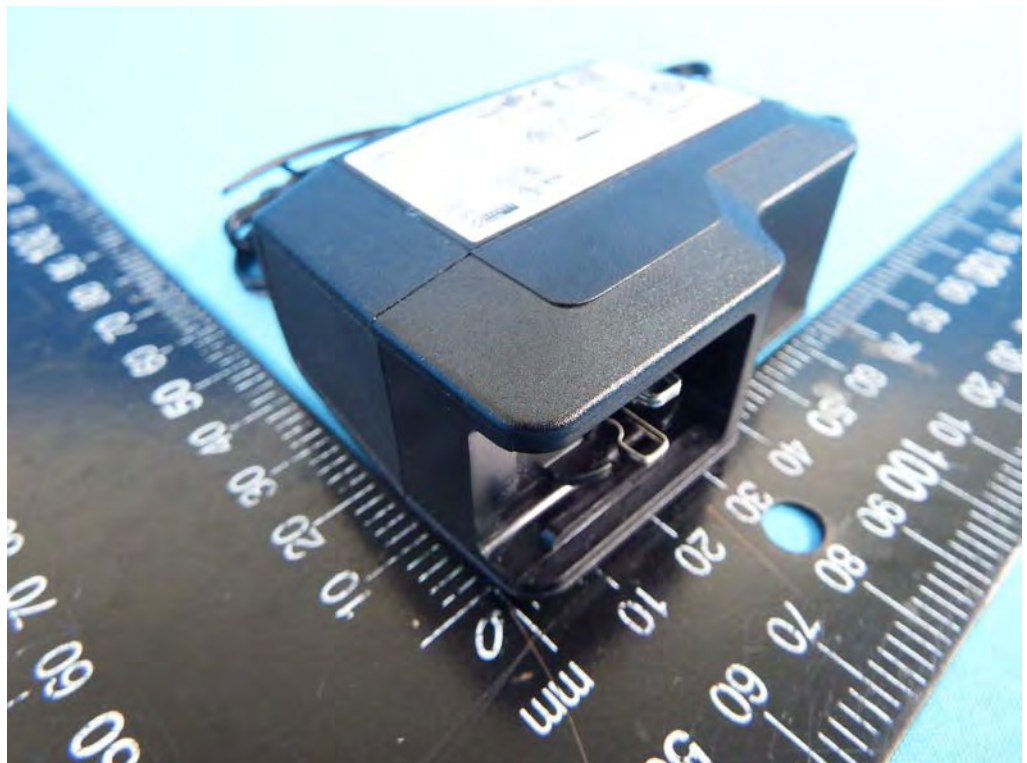

Brand Name: Greenpacket Model No.: WA-1200

## Adapter 1

Adapter 2