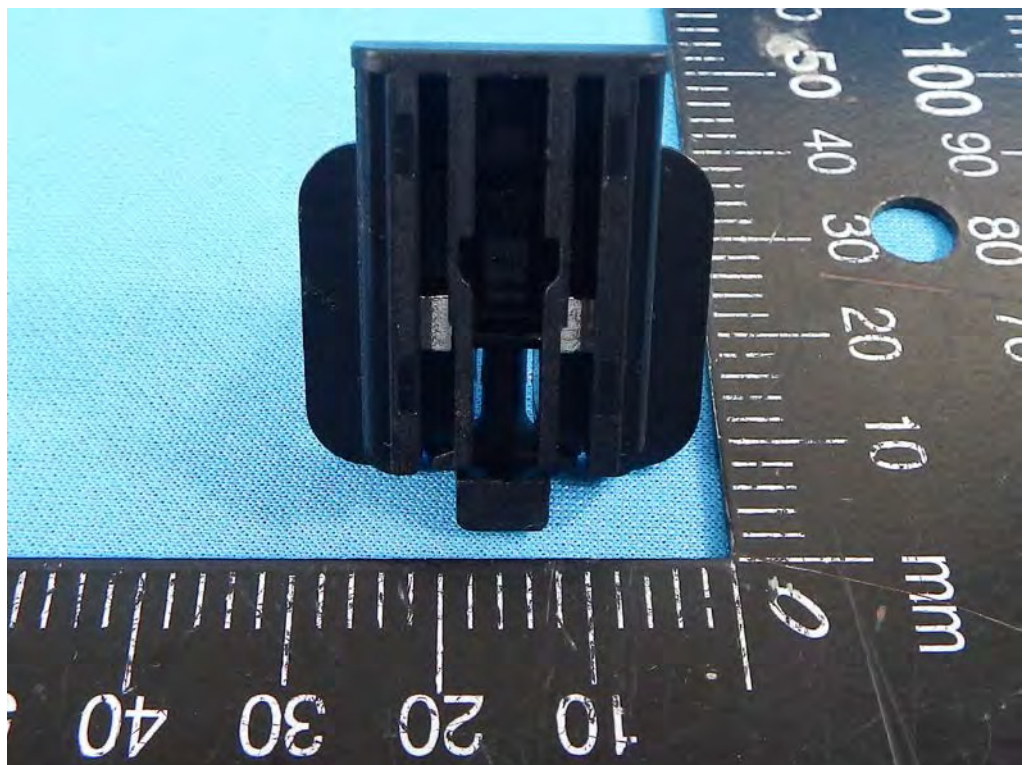

Brand Name: Greenpacket Model No.: WA-1200

## Adapter 1

Adapter 2