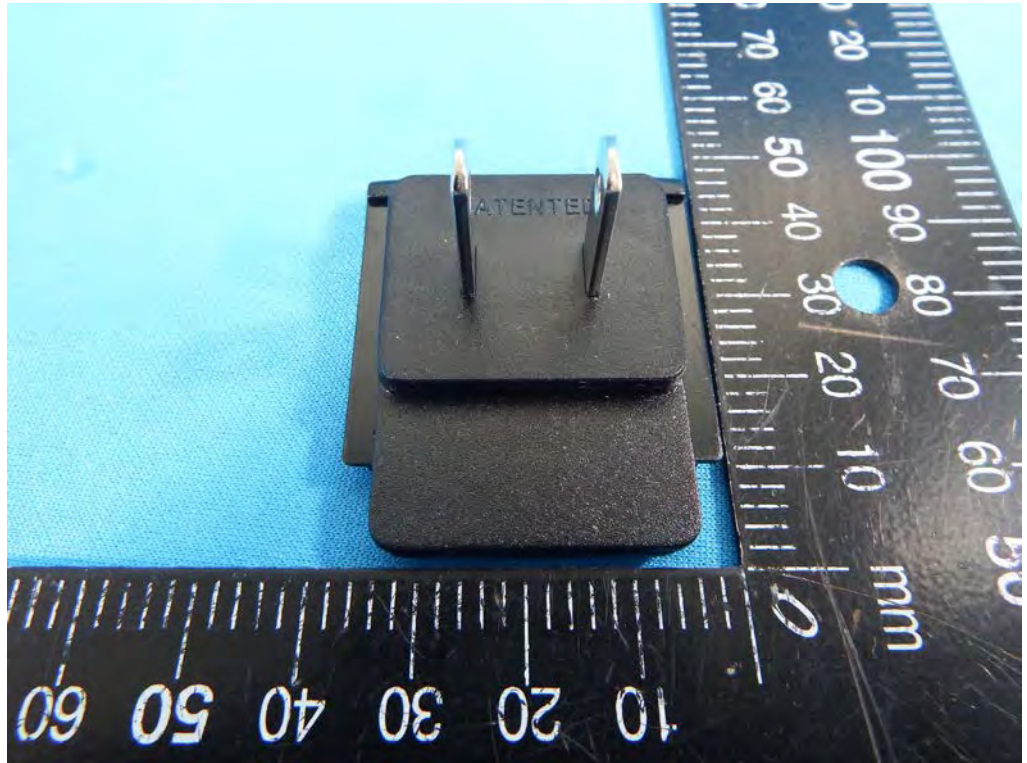

Brand Name: Greenpacket Model No.: WA-1200

## Adapter 1

Adapter 2