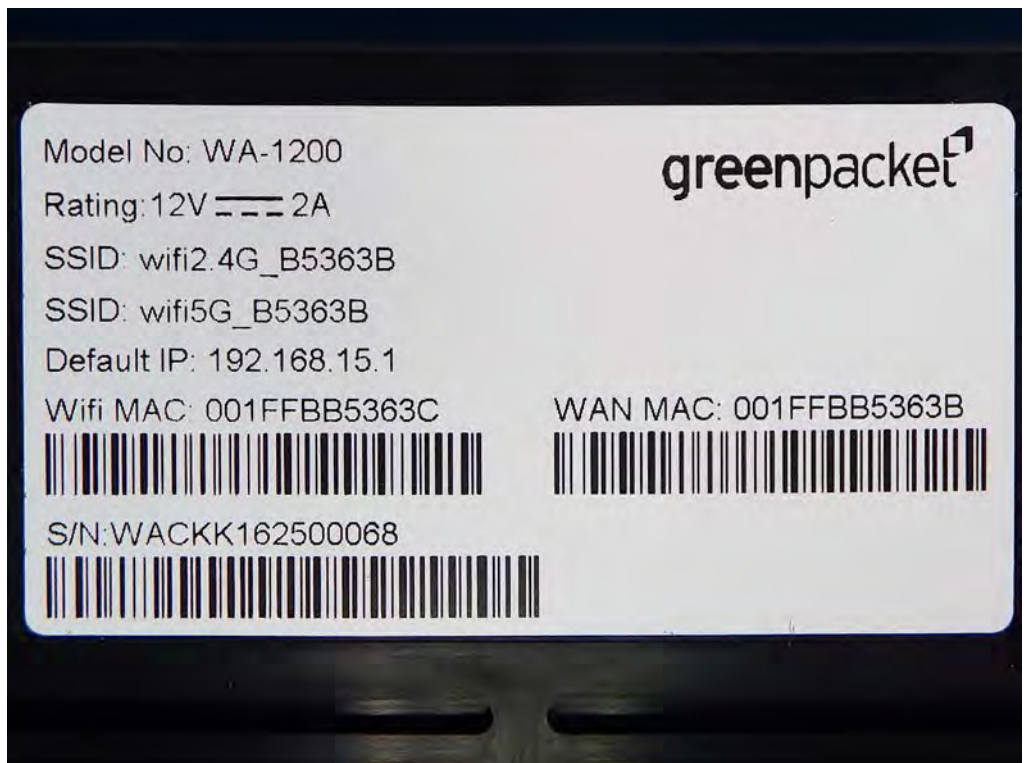

Brand Name: Greenpacket Model No.: WA-1200