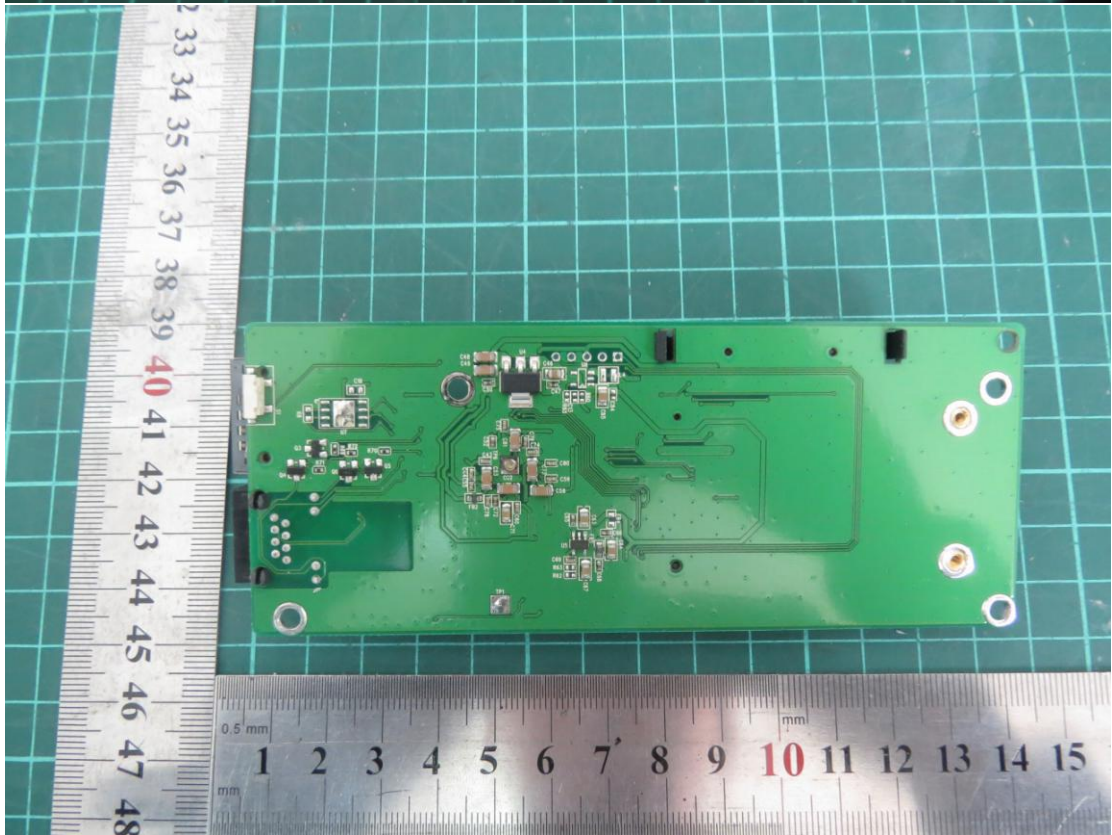

Internal Photo	
Company:	Green Packet Berhad, Taiwan
Model name:	W9V-OT235-GP

**Antenna**

Internal Photo	
Company:	Green Packet Berhad, Taiwan
Model name:	W9V-OT235-GP

Internal Photo	
Company:	Green Packet Berhad, Taiwan
Model name:	W9V-OT235-GP

Internal Photo	
Company:	Green Packet Berhad, Taiwan
Model name:	W9V-OT235-GP