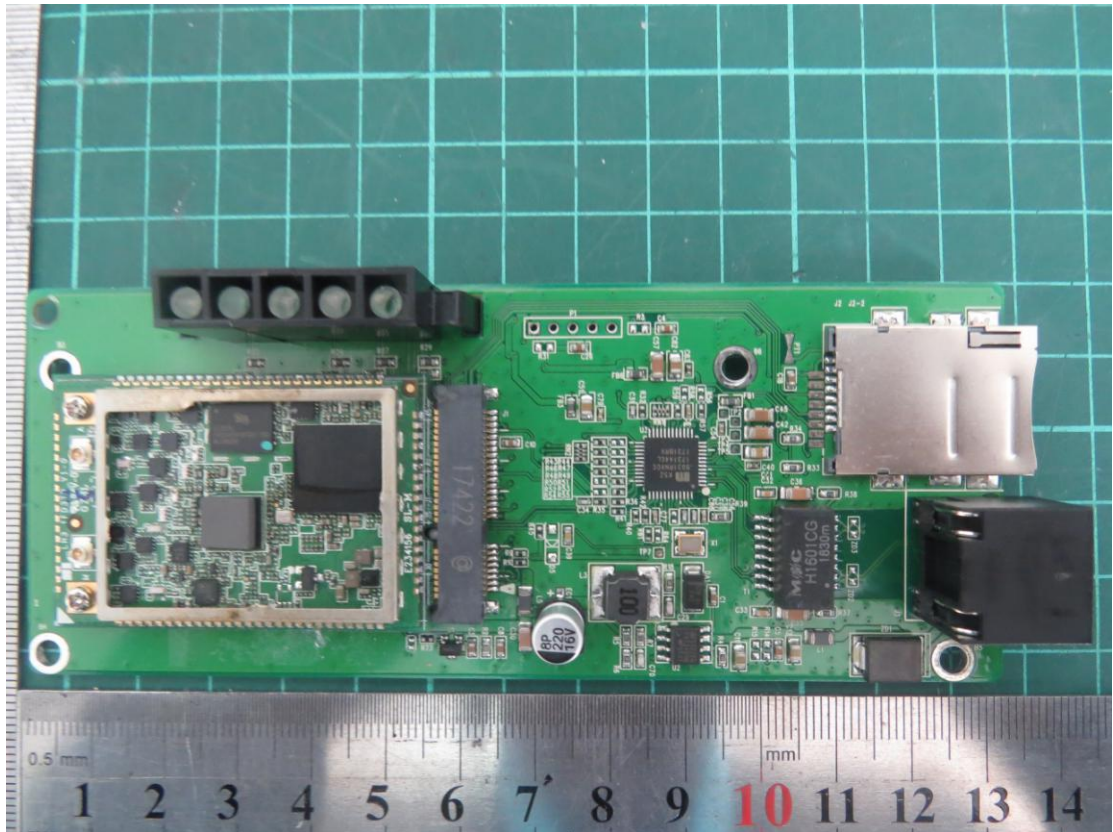

Internal Photo	
Company:	Green Packet Berhad, Taiwan
Model name:	W9V-OT235-GP

**Antenna**

Internal Photo	
Company:	Green Packet Berhad, Taiwan
Model name:	W9V-OT235-GP

Internal Photo	
Company:	Green Packet Berhad, Taiwan
Model name:	W9V-OT235-GP

Internal Photo	
Company:	Green Packet Berhad, Taiwan
Model name:	W9V-OT235-GP