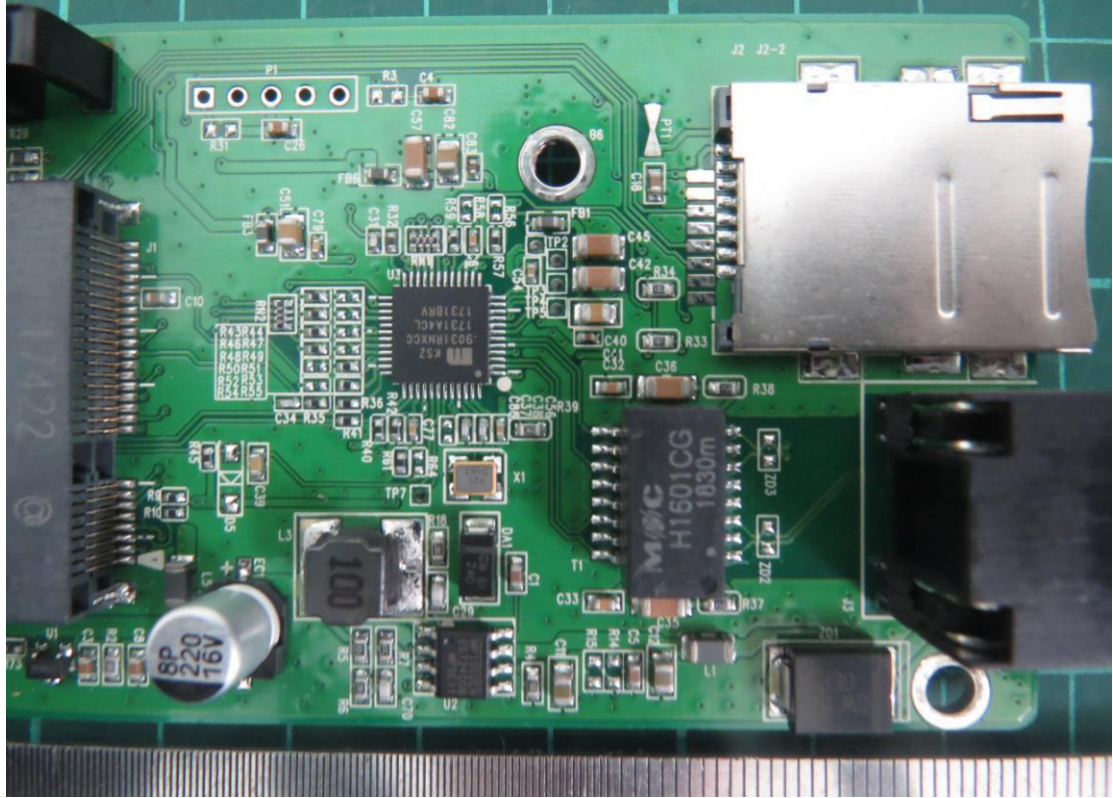

Internal Photo	
Company:	Green Packet Berhad, Taiwan
Model name:	W9V-OT235-GP

**Antenna**

Internal Photo	
Company:	Green Packet Berhad, Taiwan
Model name:	W9V-OT235-GP

Internal Photo	
Company:	Green Packet Berhad, Taiwan
Model name:	W9V-OT235-GP

Internal Photo	
Company:	Green Packet Berhad, Taiwan
Model name:	W9V-OT235-GP