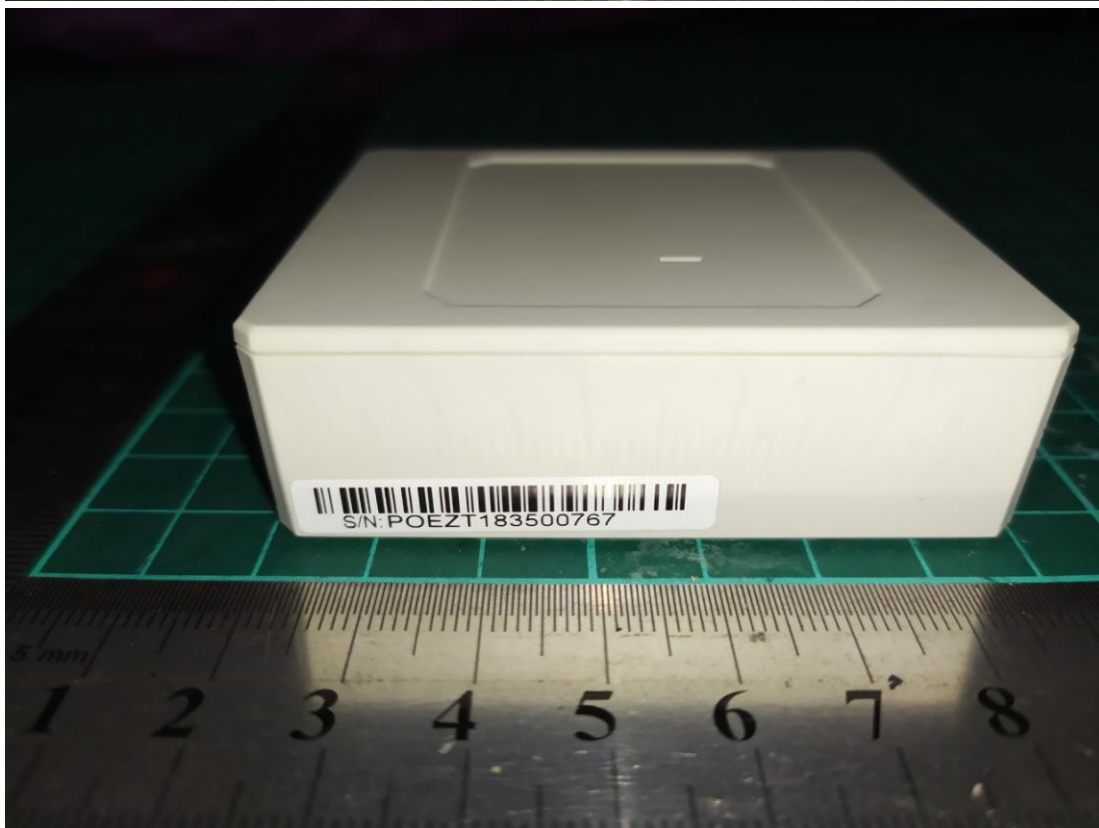

External Photo	
Company:	Green Packet Berhad, Taiwan
FCC ID:	W9V-OT235-GP