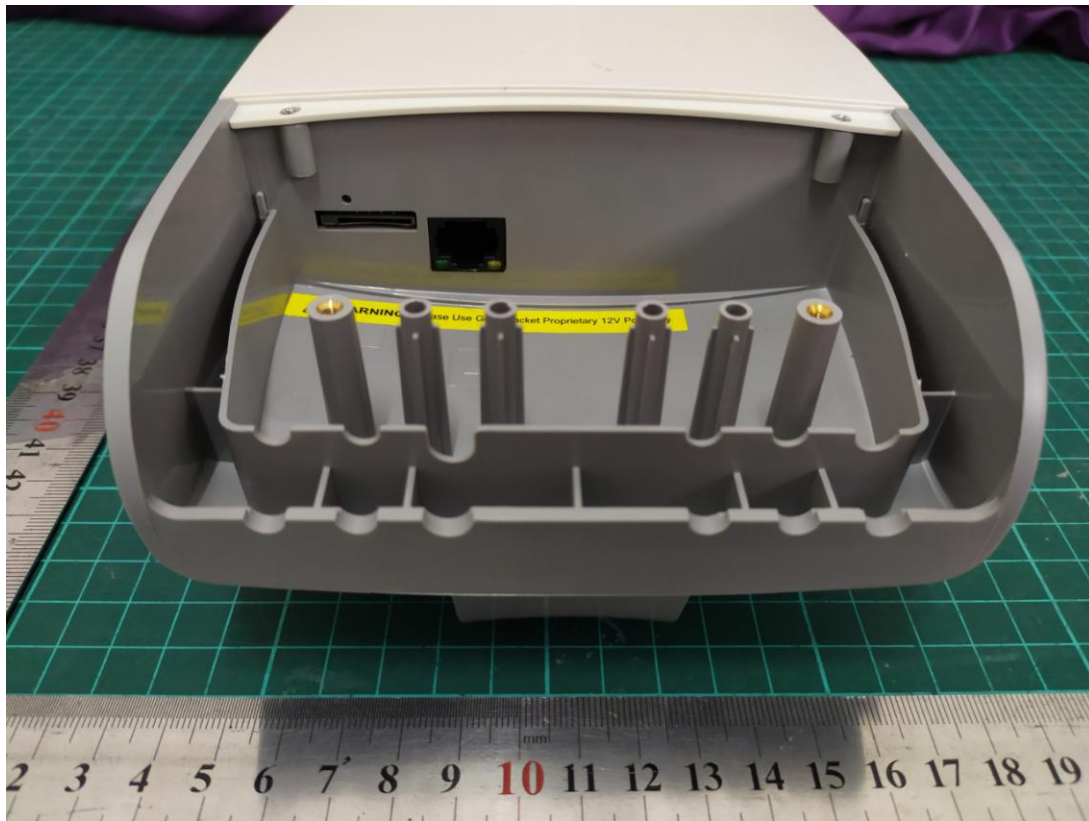

External Photo	
Company:	Green Packet Berhad, Taiwan
FCC ID:	W9V-OT235-GP

External Photo	
Company:	Green Packet Berhad, Taiwan
FCC ID:	W9V-OT235-GP

External Photo	
Company:	Green Packet Berhad, Taiwan
FCC ID:	W9V-OT235-GP