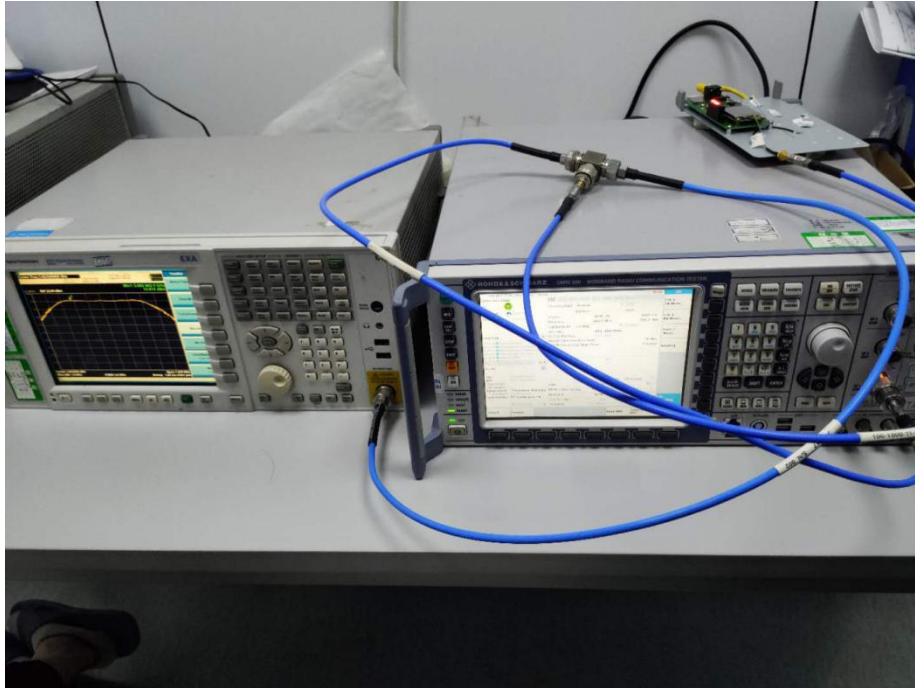

Setup Photo	
Company:	Green Packet Berhad, Taiwan
FCC ID	W9V-OT235-GP

Part 90

Below 1GHz

Above 1GHz

Picture 2: Radiated Spurious Emissions Test setup

Setup Photo	
Company:	Green Packet Berhad, Taiwan
FCC ID	W9V-OT235-GP

Picture 3: Conducted Test setup

Setup Photo	
Company:	Green Packet Berhad, Taiwan
FCC ID	W9V-OT235-GP

Part 15B

Below 1GHz

Above 1GHz

Picture 2 Radiated Emission Test Setup

Setup Photo	
Company:	Green Packet Berhad, Taiwan
FCC ID	W9V-OT235-GP