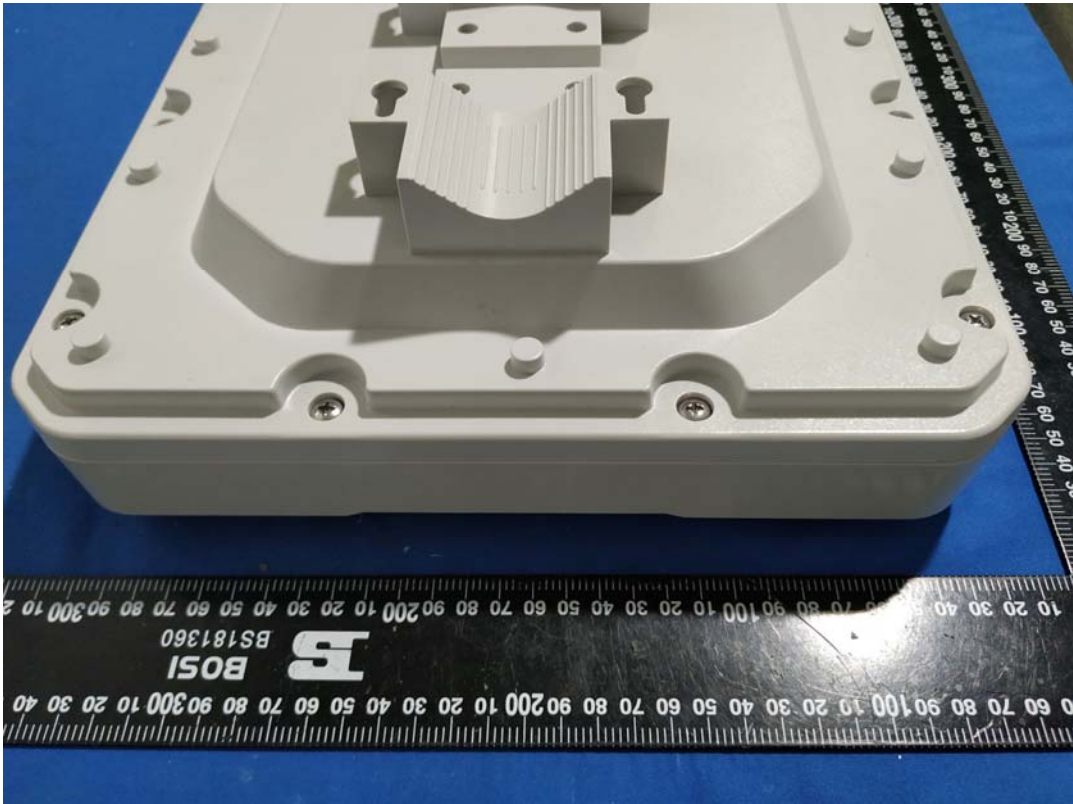

EXHIBIT B - EUT EXTERNAL PHOTOGRAPHS

SHENZHEN GOSPELL DIGITAL TECHNOLOGY CO.,LTD.

POWER OVER ETHERNET INJECTOR/POE电源

MODEL/型号: G0720-240-100

INPUT/输入: 100-240V ~ 50/60Hz 0.75A MAX

OUTPUT/输出: 24V $\overline{=}$ 1A + (4, 5) pins, - (7, 8) pins

I. T. E. POWER SUPPLY

WARNING

RISK OF ELECTRIC SHOCK

DO NOT OPEN

This device complies with part 15 of the FCC Rules.

Operation is subject to the following two conditions:

- (1) This device may not cause harmful interference, and
- (2) This device must accept any interference received, including interference that may cause undesired operation.