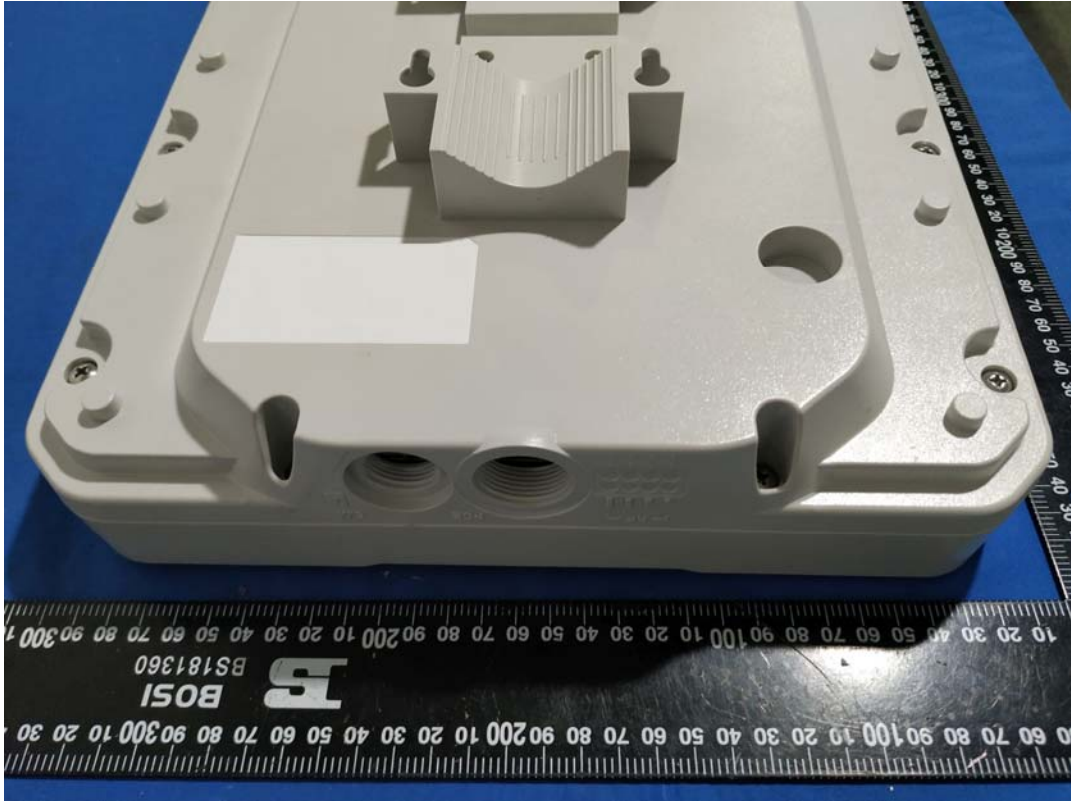

EXHIBIT B - EUT EXTERNAL PHOTOGRAPHS

SHENZHEN GOSPELL DIGITAL TECHNOLOGY CO.,LTD.

POWER OVER ETHERNET INJECTOR/POE电源

MODEL/型号: G0720-240-100

INPUT/输入: 100-240V ~ 50/60Hz 0.75A MAX

OUTPUT/输出: 24V $\overline{=}$ 1A + (4, 5) pins, - (7, 8) pins

I. T. E. POWER SUPPLY

WARNING

RISK OF ELECTRIC SHOCK

DO NOT OPEN

This device complies with part 15 of the FCC Rules.

Operation is subject to the following two conditions:

- (1) This device may not cause harmful interference, and
- (2) This device must accept any interference received, including interference that may cause undesired operation.