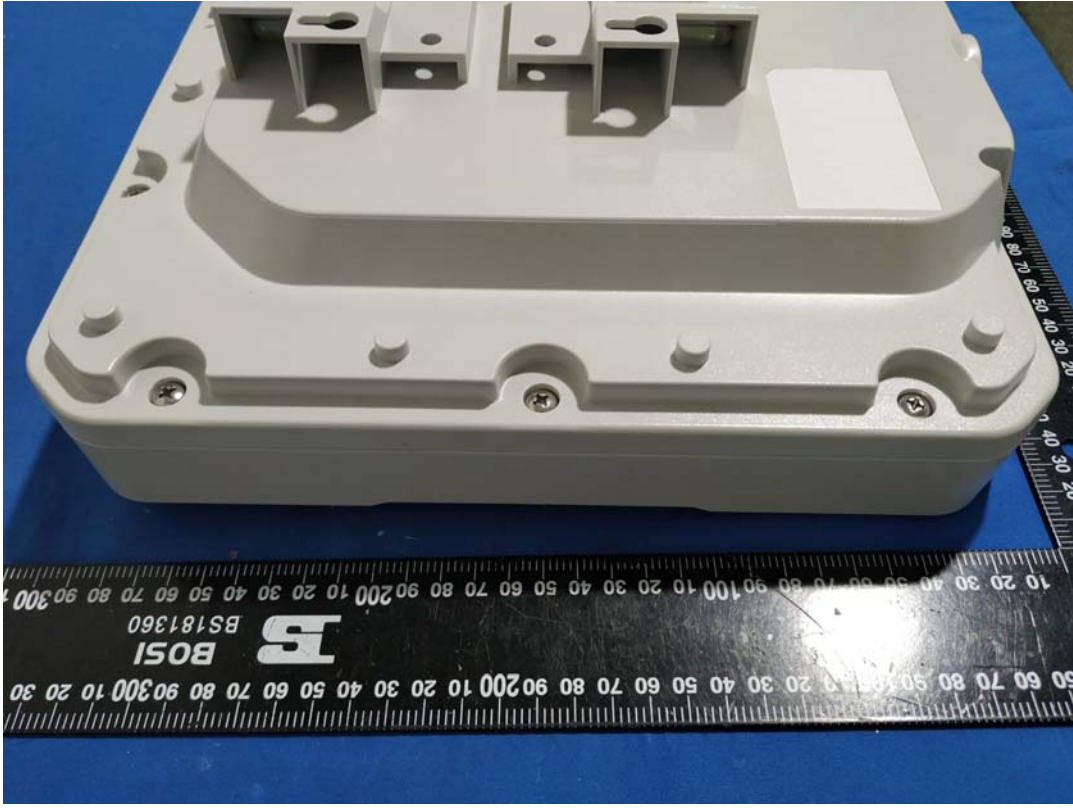

EXHIBIT B - EUT EXTERNAL PHOTOGRAPHS

SHENZHEN GOSPELL DIGITAL TECHNOLOGY CO.,LTD.

POWER OVER ETHERNET INJECTOR/POE电源

MODEL/型号: G0720-240-100

INPUT/输入: 100-240V ~ 50/60Hz 0.75A MAX

OUTPUT/输出: 24V $\overline{=}$ 1A + (4, 5) pins, - (7, 8) pins

I. T. E. POWER SUPPLY

WARNING

RISK OF ELECTRIC SHOCK

DO NOT OPEN

This device complies with part 15 of the FCC Rules.

Operation is subject to the following two conditions:

- (1) This device may not cause harmful interference, and
- (2) This device must accept any interference received, including interference that may cause undesired operation.