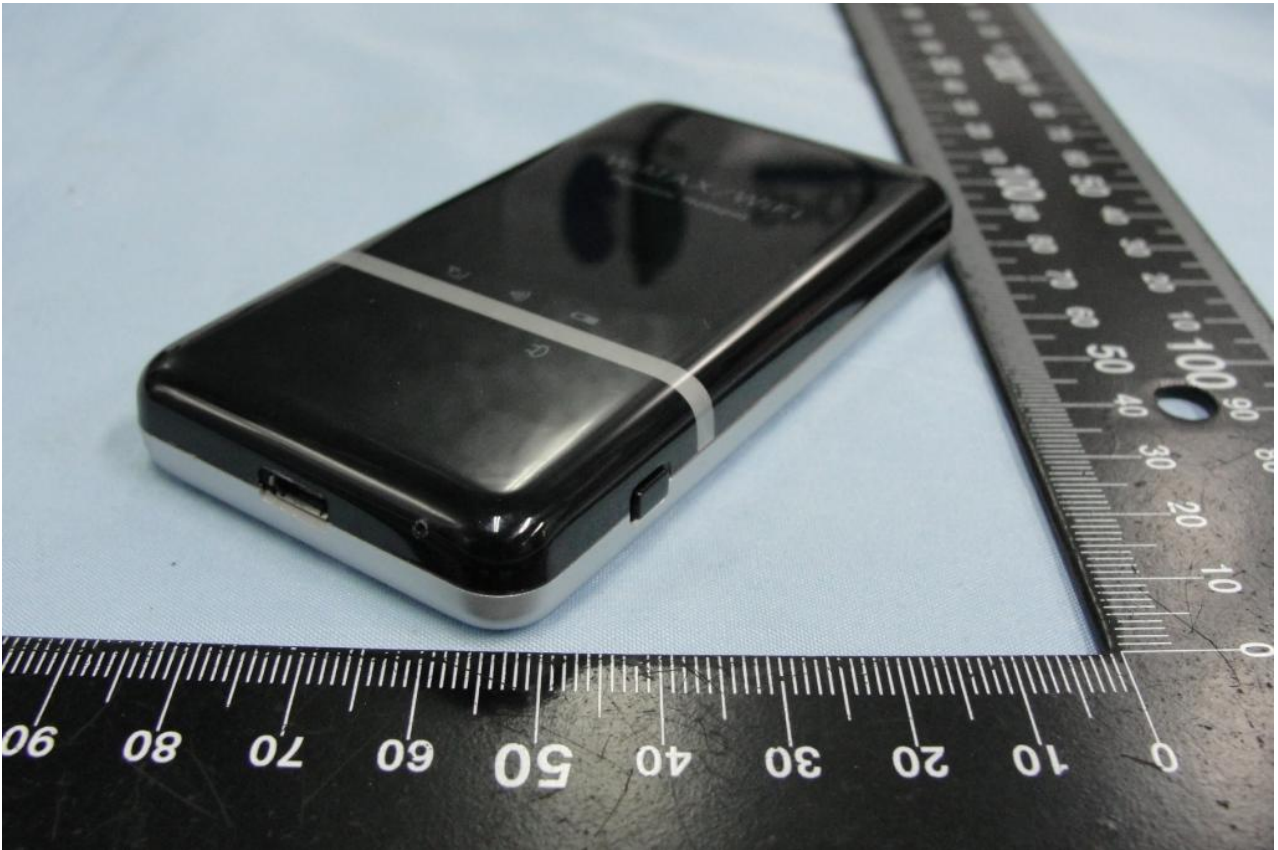

**1. External Photograph of EUT**

**Brand Name: Green Packet / Model Name: MF-250**

**Brand Name: Green Packet / Model Name: MF-250**