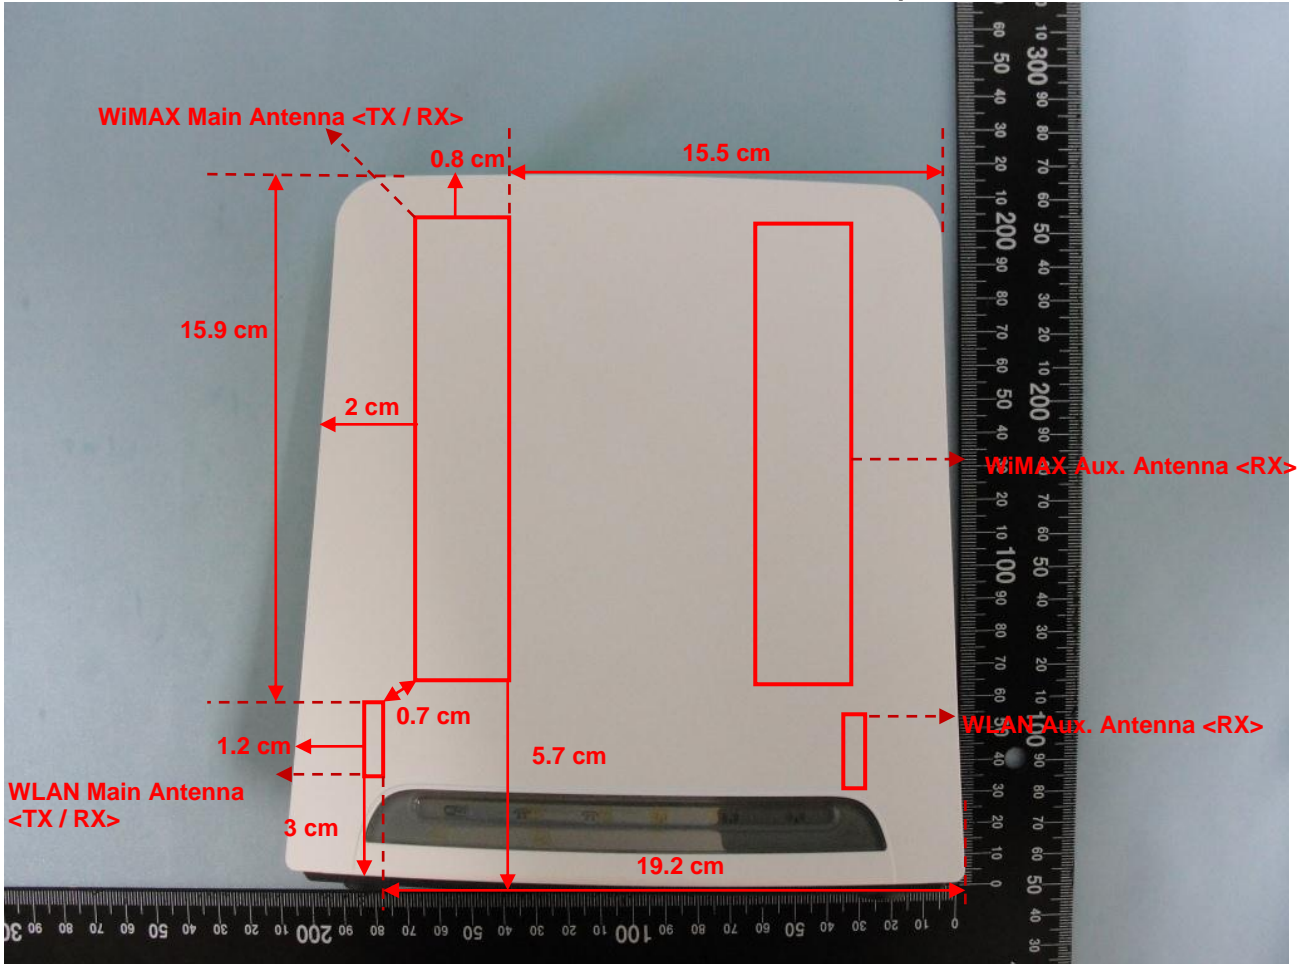

Brand Name: Greenpacket / Model Name: DX-250

Antenna location	Length	Width
WLAN Main Antenna <TX / RX>	2.5 cm	0.1 cm
WLAN Aux. Antenna <RX>	5.1 cm	0.1 cm
WiMAX Main Antenna <TX/RX>	14.9 cm	3.0 cm
WiMAX Aux. Antenna <RX>	14.9 cm	3.0 cm