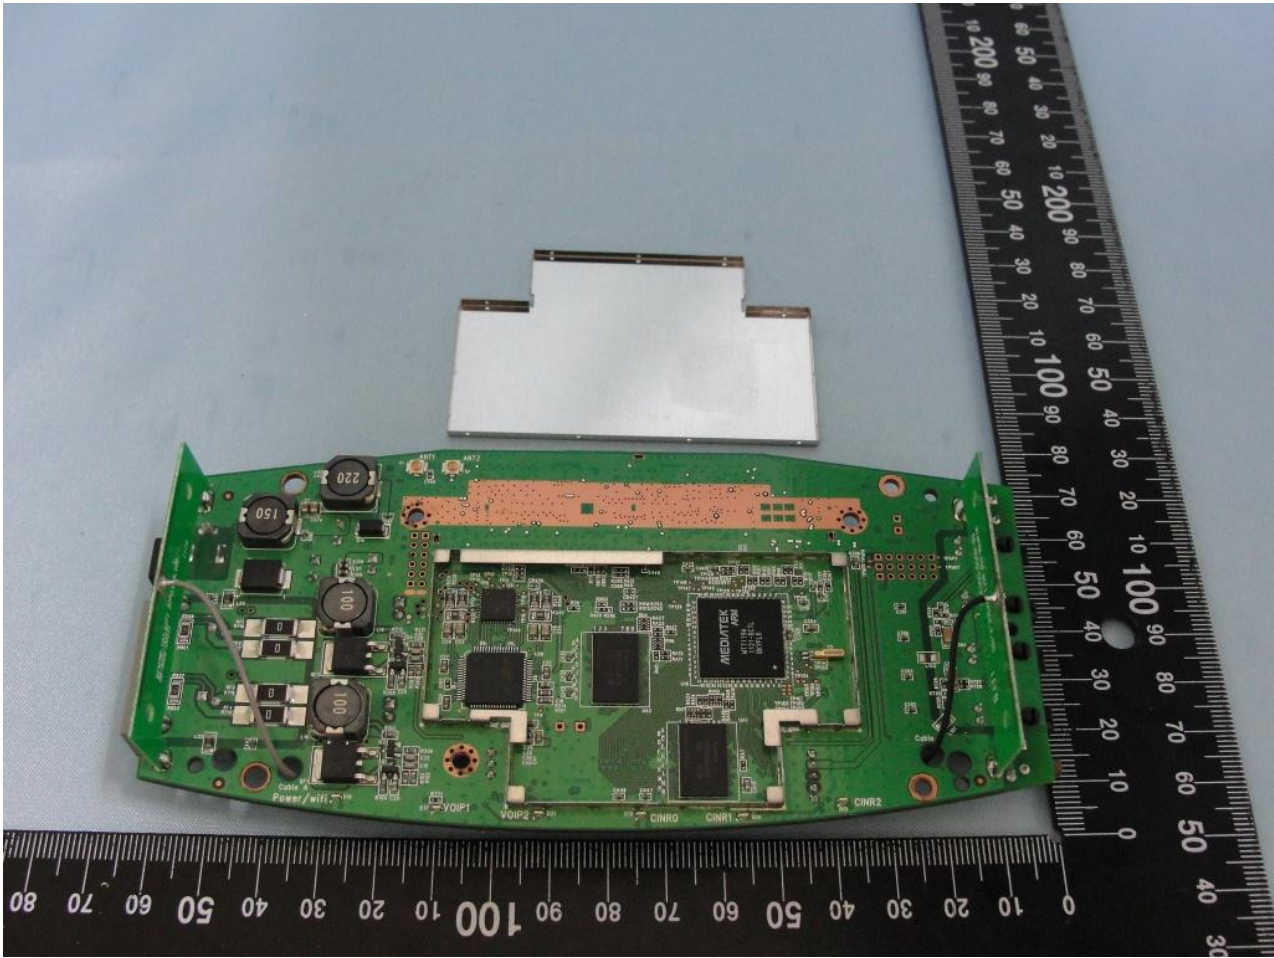

3. Internal Photograph of EUT

Brand Name: Greenpacket / Model Name: DX-250

Brand Name: Greenpacket / Model Name: DX-250

Brand Name: Greenpacket / Model Name: DX-250

Brand Name: Greenpacket / Model Name: DX-250

Brand Name: Greenpacket / Model Name: DX-250

WLAN Main Antenna <Tx / Rx>

Brand Name: Greenpacket / Model Name: DX-250

Brand Name: Greenpacket / Model Name: DX-250

WLAN Aux Antenna <Rx>

Brand Name: Greenpacket / Model Name: DX-250