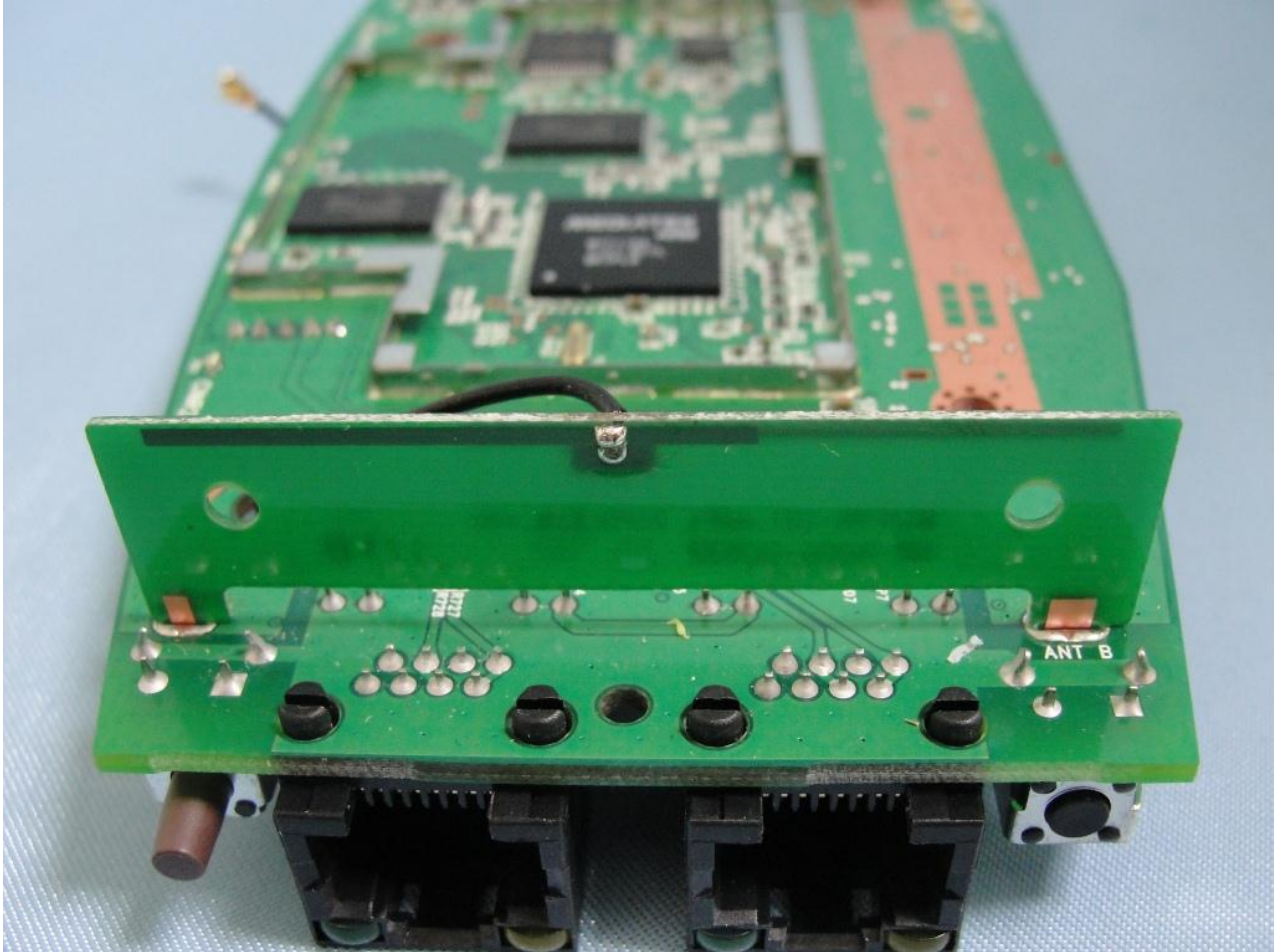

3. Internal Photograph of EUT

Brand Name: Greenpacket / Model Name: DX-250

Brand Name: Greenpacket / Model Name: DX-250

Brand Name: Greenpacket / Model Name: DX-250

Brand Name: Greenpacket / Model Name: DX-250

Brand Name: Greenpacket / Model Name: DX-250

WLAN Main Antenna <Tx / Rx>

Brand Name: Greenpacket / Model Name: DX-250

Brand Name: Greenpacket / Model Name: DX-250

WLAN Aux Antenna <Rx>

Brand Name: Greenpacket / Model Name: DX-250

Brand Name: Greenpacket / Model Name: DX-250

WiMAX Main Antenna <Tx / Rx>

Brand Name: Greenpacket / Model Name: DX-250

Brand Name: Greenpacket / Model Name: DX-250

Brand Name: Greenpacket / Model Name: DX-250