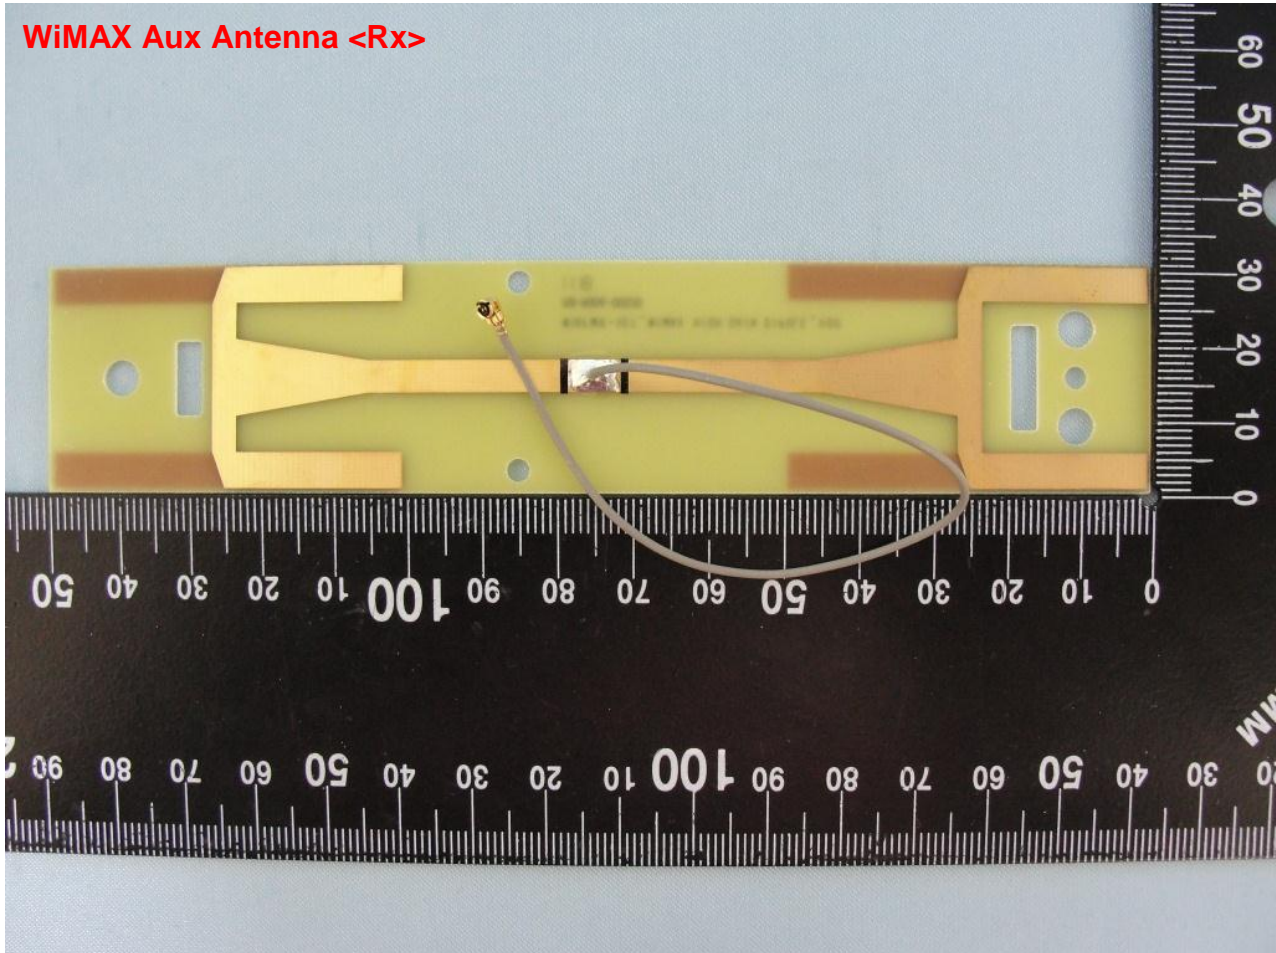

Brand Name: Greenpacket / Model Name: DX-250

WiMAX Main Antenna <Tx / Rx>

Brand Name: Greenpacket / Model Name: DX-250

Brand Name: Greenpacket / Model Name: DX-250

Brand Name: Greenpacket / Model Name: DX-250