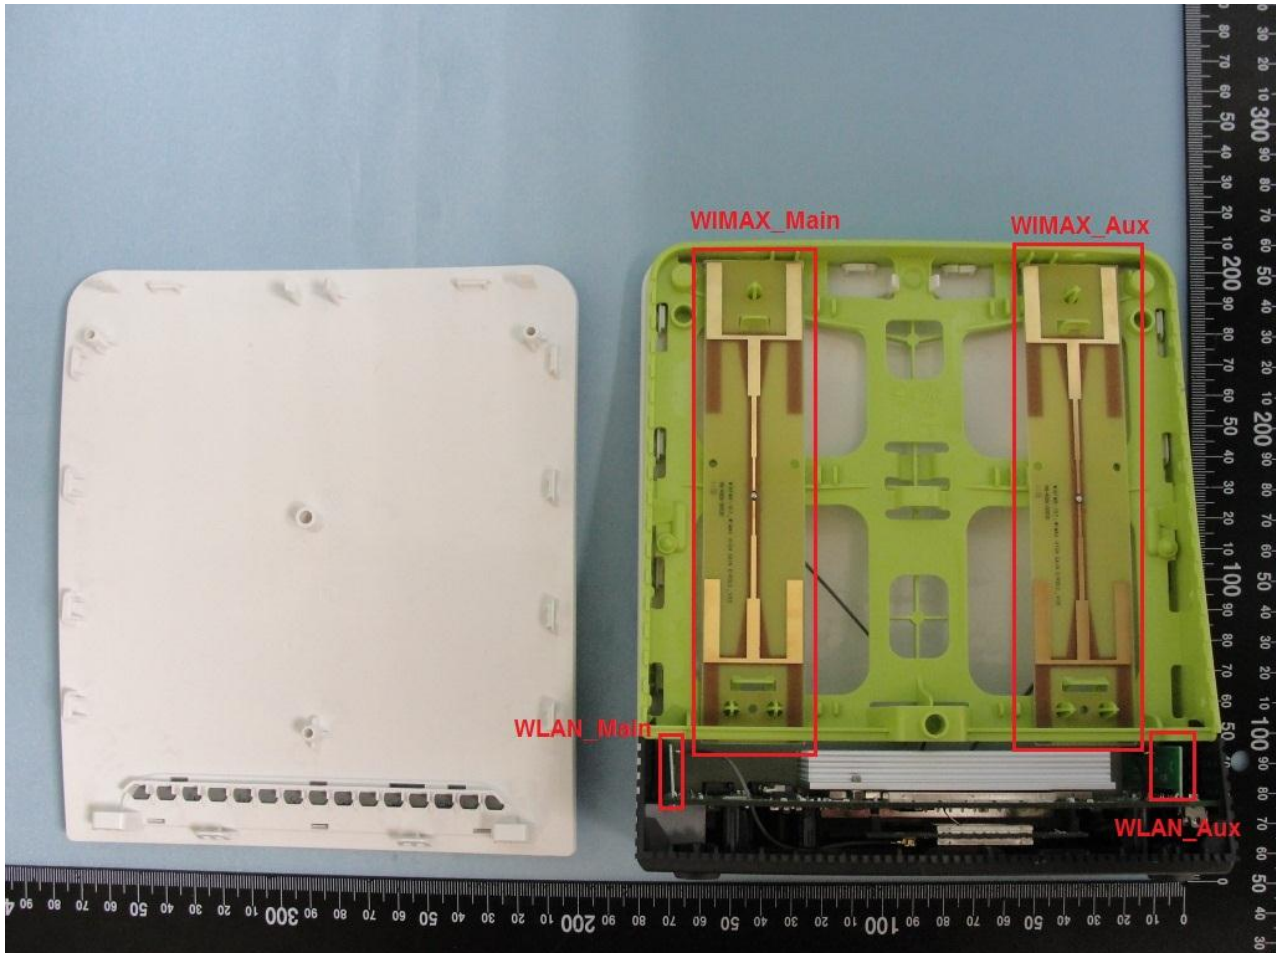

3. Internal Photograph of EUT

Brand Name: Greenpacket / Model Name: DX-250

Brand Name: Greenpacket / Model Name: DX-250

Brand Name: Greenpacket / Model Name: DX-250

Brand Name: Greenpacket / Model Name: DX-250

Brand Name: Greenpacket / Model Name: DX-250

WLAN Main Antenna <Tx / Rx>

Brand Name: Greenpacket / Model Name: DX-250

Brand Name: Greenpacket / Model Name: DX-250

WLAN Aux Antenna <Rx>

Brand Name: Greenpacket / Model Name: DX-250