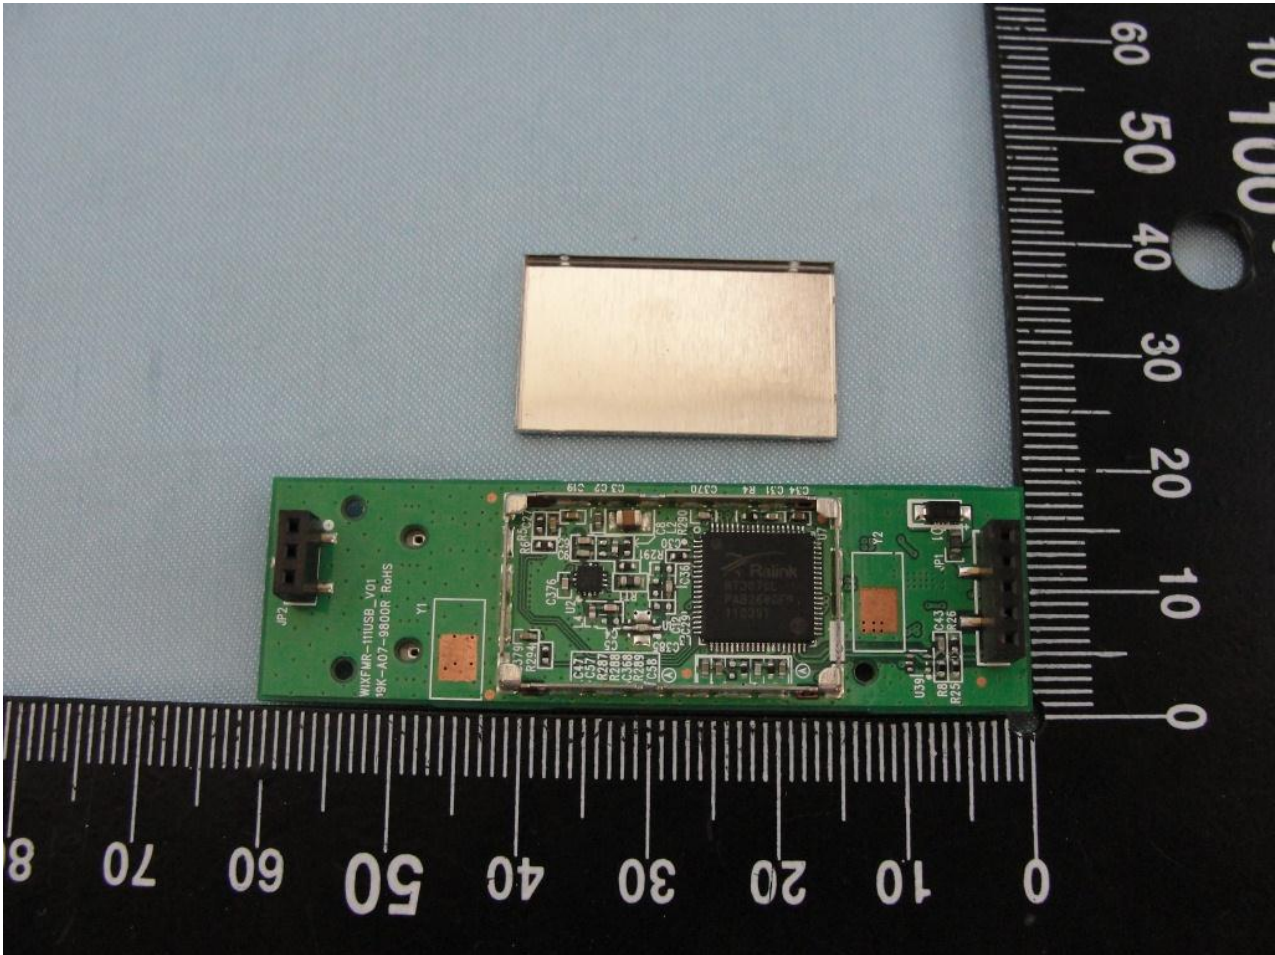

3. Internal Photograph of EUT

Brand Name: Greenpacket / Model Name: DX-250

Brand Name: Greenpacket / Model Name: DX-250

Brand Name: Greenpacket / Model Name: DX-250

Brand Name: Greenpacket / Model Name: DX-250

Brand Name: Greenpacket / Model Name: DX-250

WLAN Main Antenna <Tx / Rx>

Brand Name: Greenpacket / Model Name: DX-250

Brand Name: Greenpacket / Model Name: DX-250

WLAN Aux Antenna <Rx>

Brand Name: Greenpacket / Model Name: DX-250

Brand Name: Greenpacket / Model Name: DX-250

WiMAX Main Antenna <Tx / Rx>

Brand Name: Greenpacket / Model Name: DX-250

Brand Name: Greenpacket / Model Name: DX-250

Brand Name: Greenpacket / Model Name: DX-250