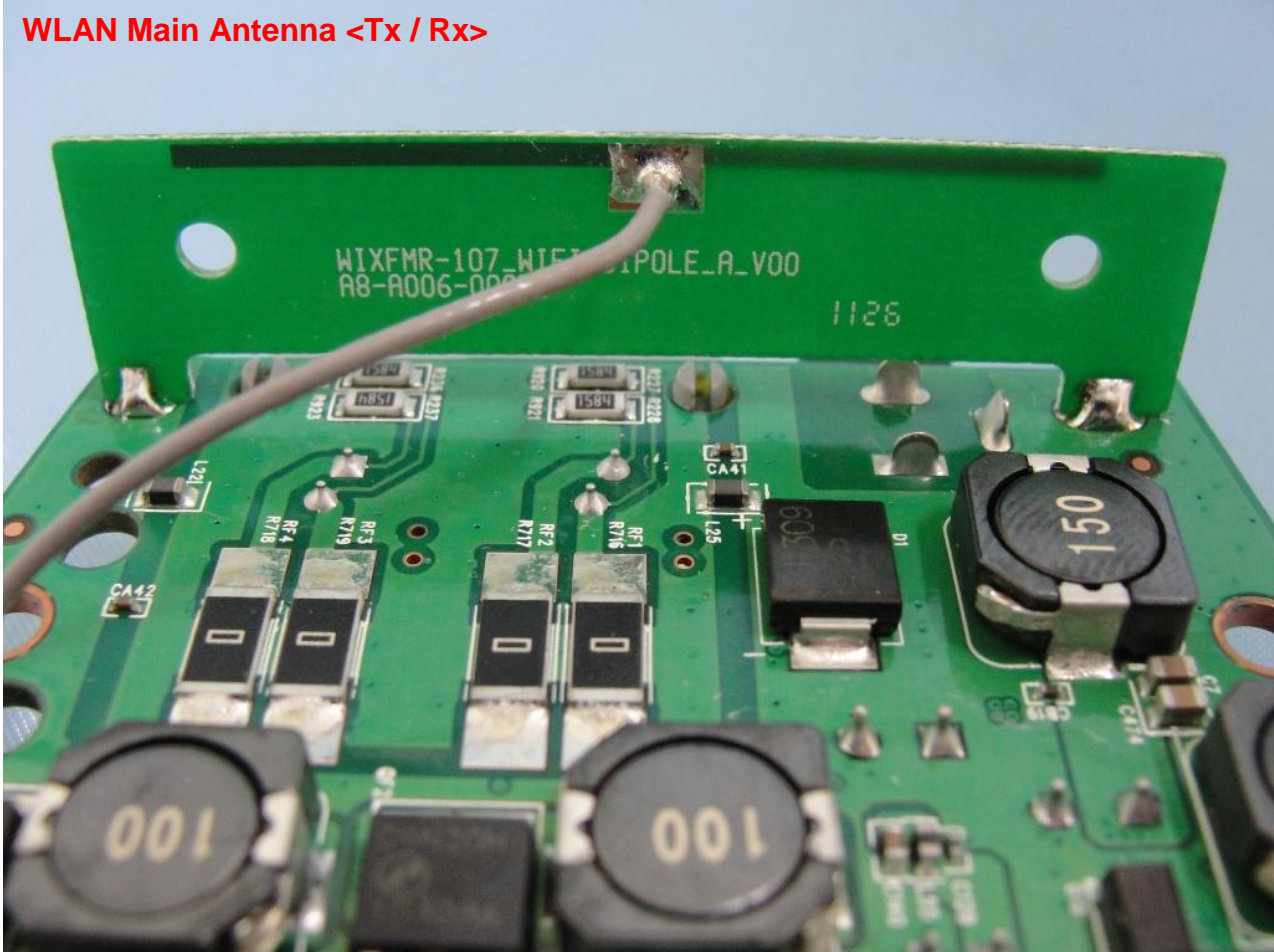

3. Internal Photograph of EUT

Brand Name: Greenpacket / Model Name: DX-250

Brand Name: Greenpacket / Model Name: DX-250

Brand Name: Greenpacket / Model Name: DX-250

Brand Name: Greenpacket / Model Name: DX-250

Brand Name: Greenpacket / Model Name: DX-250

WLAN Main Antenna <Tx / Rx>

Brand Name: Greenpacket / Model Name: DX-250

Brand Name: Greenpacket / Model Name: DX-250

WLAN Aux Antenna <Rx>

Brand Name: Greenpacket / Model Name: DX-250