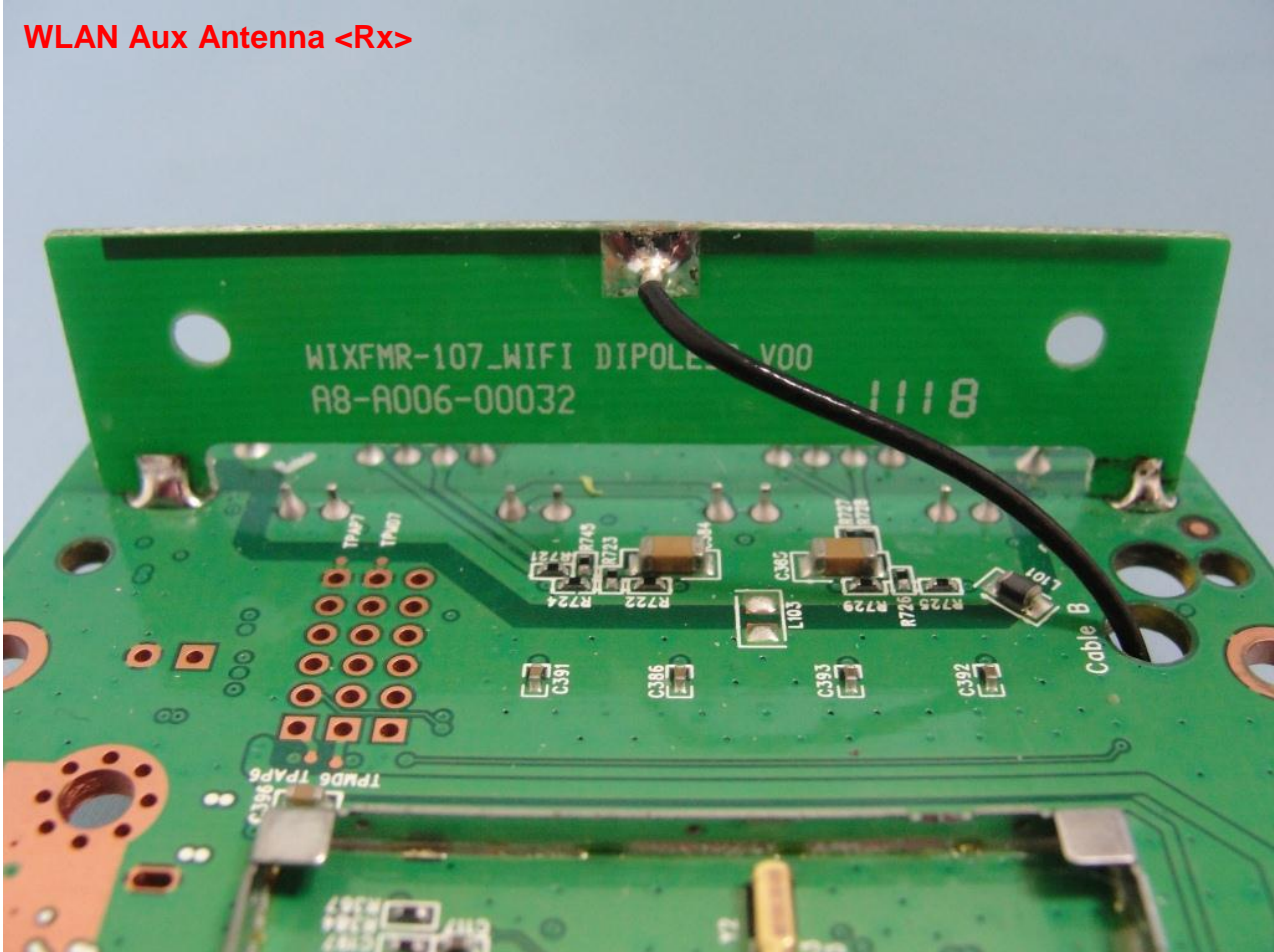

3. Internal Photograph of EUT

Brand Name: Greenpacket / Model Name: DX-250

Brand Name: Greenpacket / Model Name: DX-250

Brand Name: Greenpacket / Model Name: DX-250

Brand Name: Greenpacket / Model Name: DX-250

Brand Name: Greenpacket / Model Name: DX-250

WLAN Main Antenna <Tx / Rx>

Brand Name: Greenpacket / Model Name: DX-250

Brand Name: Greenpacket / Model Name: DX-250

WLAN Aux Antenna <Rx>

Brand Name: Greenpacket / Model Name: DX-250

Brand Name: Greenpacket / Model Name: DX-250

WiMAX Main Antenna <Tx / Rx>

Brand Name: Greenpacket / Model Name: DX-250

Brand Name: Greenpacket / Model Name: DX-250

Brand Name: Greenpacket / Model Name: DX-250