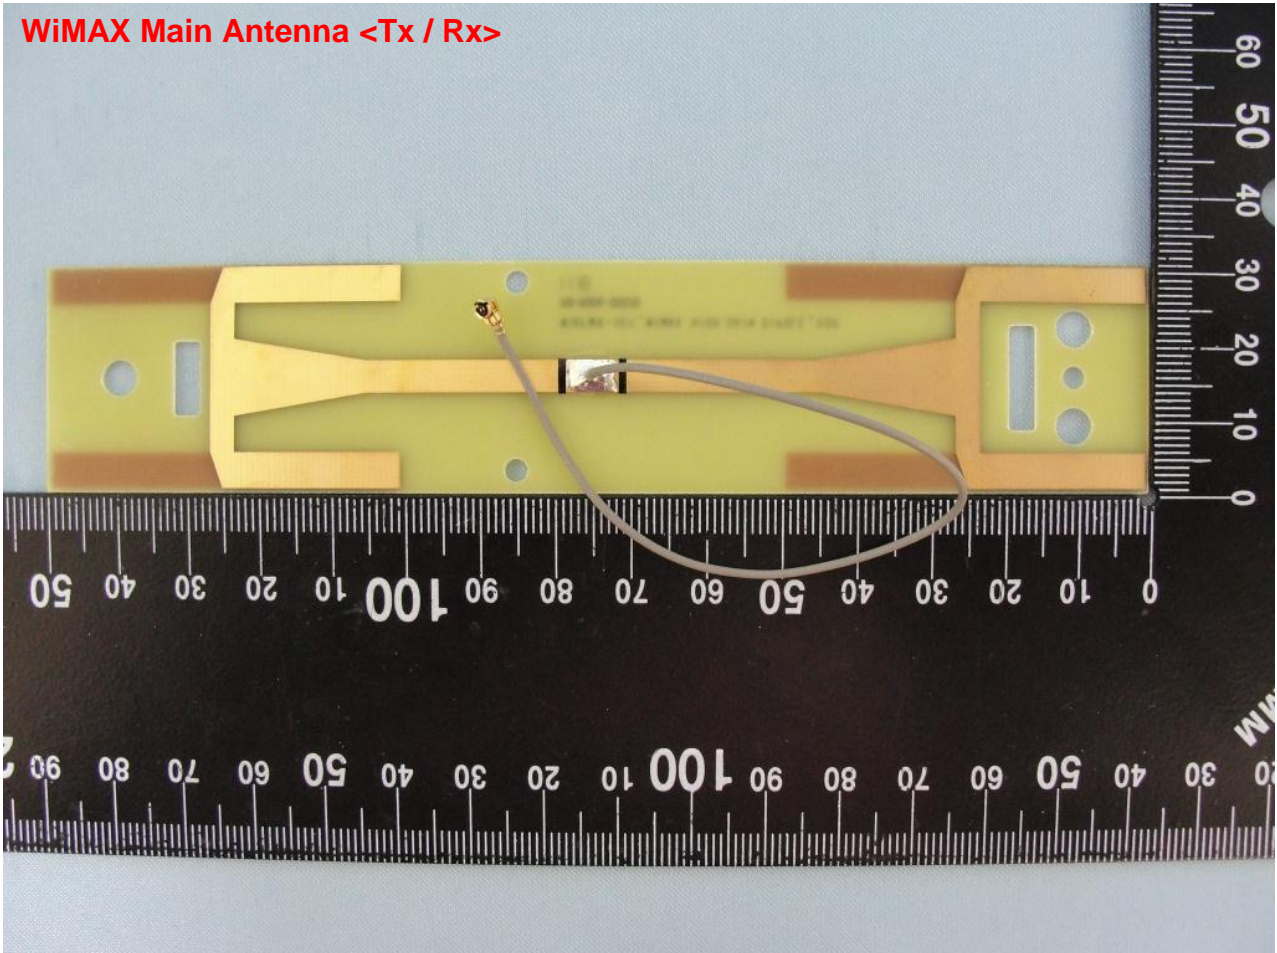

Brand Name: Greenpacket / Model Name: DX-250

WiMAX Main Antenna <Tx / Rx>