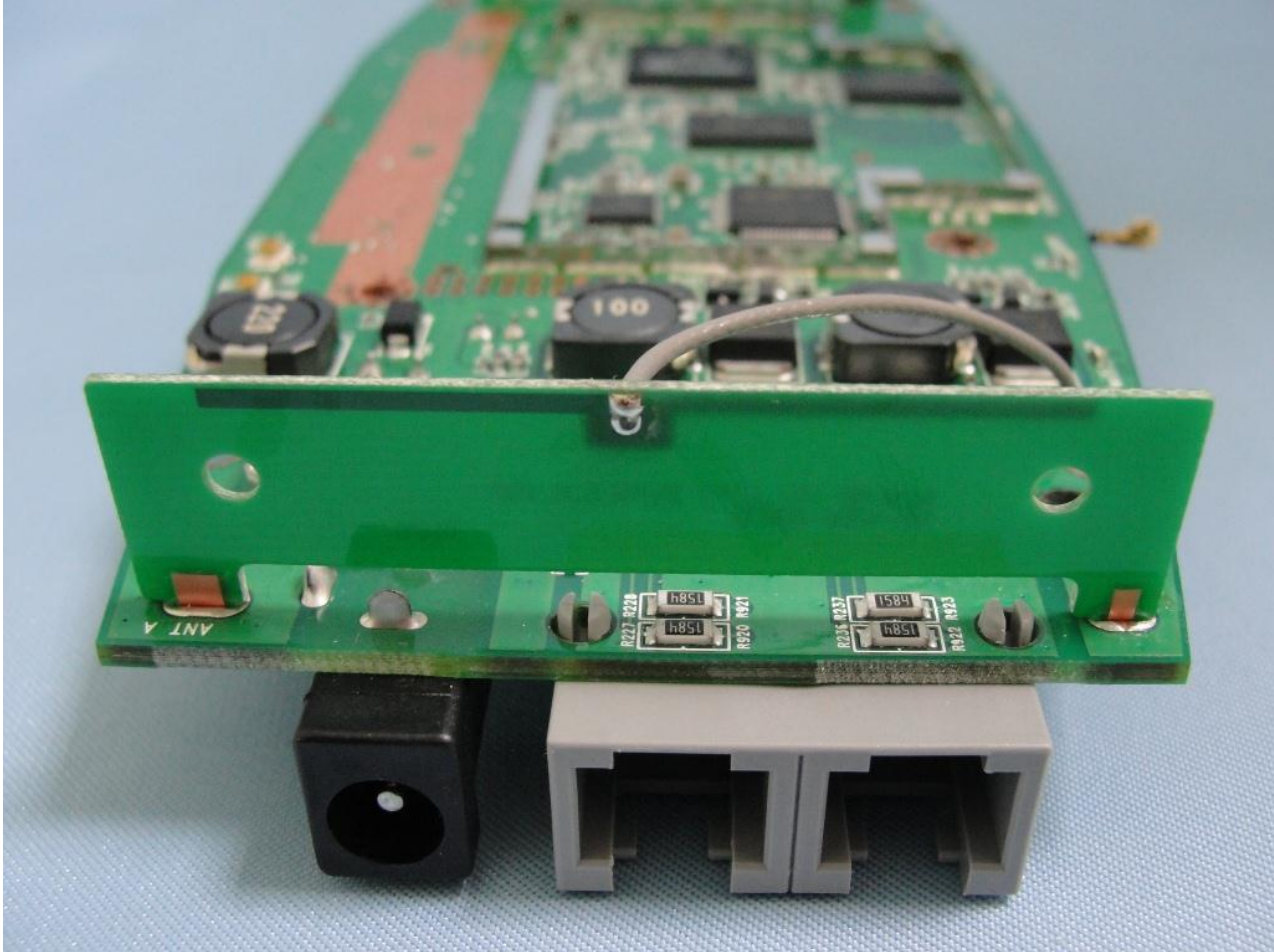

3. Internal Photograph of EUT

Brand Name: Greenpacket / Model Name: DX-250

Brand Name: Greenpacket / Model Name: DX-250

Brand Name: Greenpacket / Model Name: DX-250

Brand Name: Greenpacket / Model Name: DX-250

Brand Name: Greenpacket / Model Name: DX-250

WLAN Main Antenna <Tx / Rx>

Brand Name: Greenpacket / Model Name: DX-250

Brand Name: Greenpacket / Model Name: DX-250

WLAN Aux Antenna <Rx>

Brand Name: Greenpacket / Model Name: DX-250

Brand Name: Greenpacket / Model Name: DX-250

WiMAX Main Antenna <Tx / Rx>

Brand Name: Greenpacket / Model Name: DX-250

Brand Name: Greenpacket / Model Name: DX-250

Brand Name: Greenpacket / Model Name: DX-250