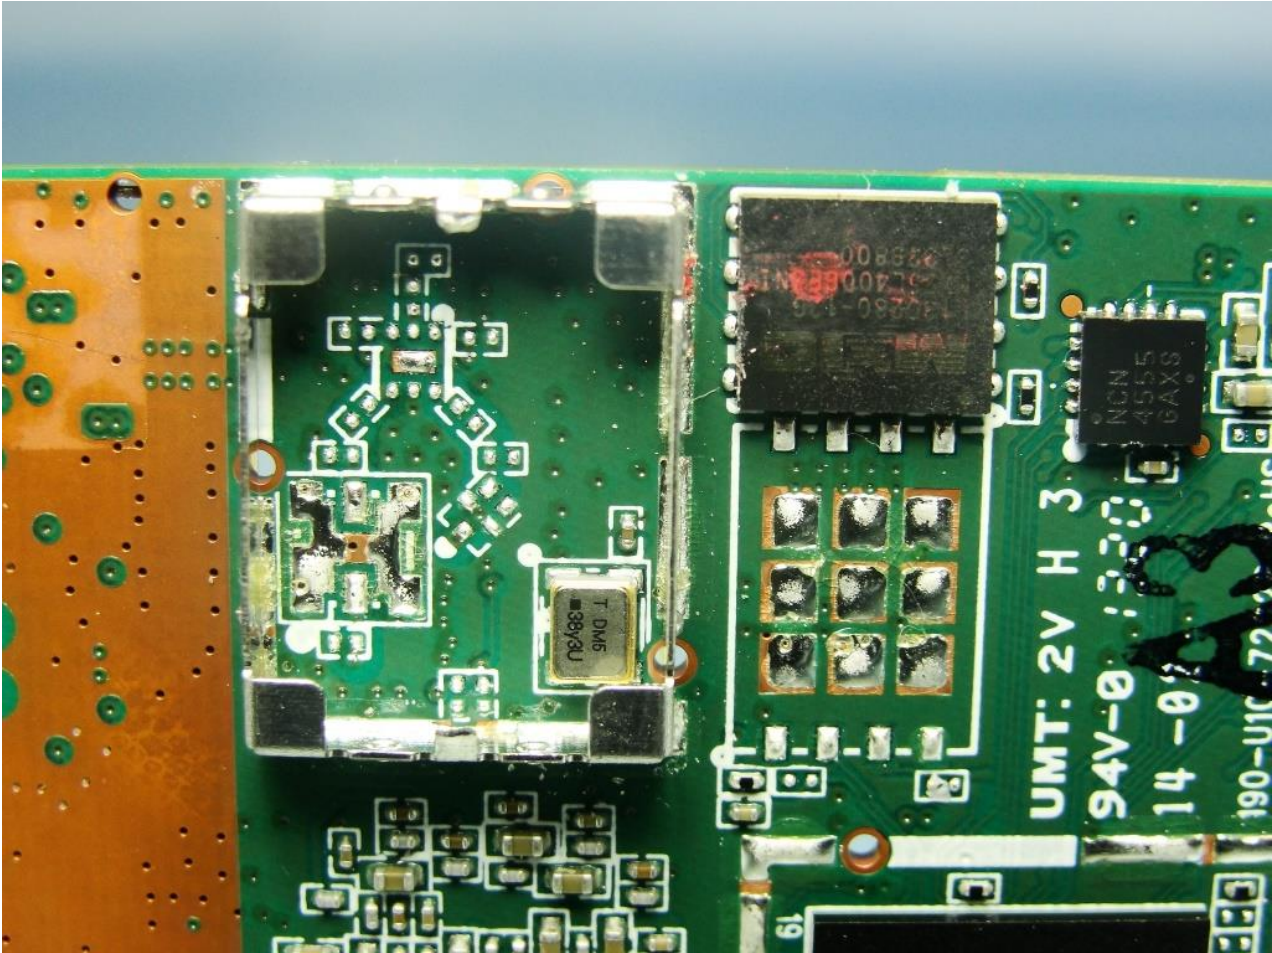

Brand Name: Green Packet / Model Name: DT-235