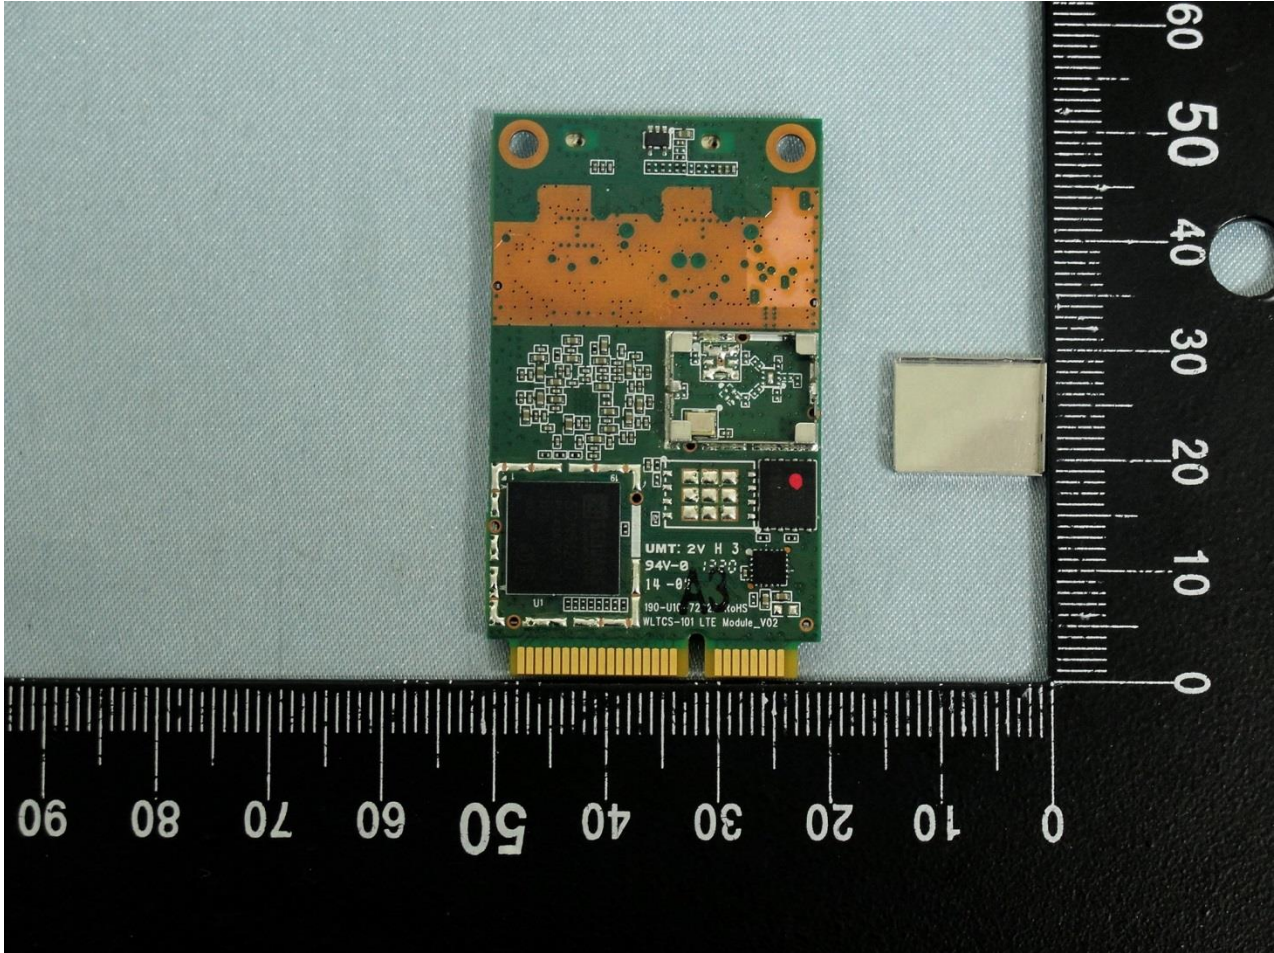

Brand Name: Green Packet / Model Name: DT-235