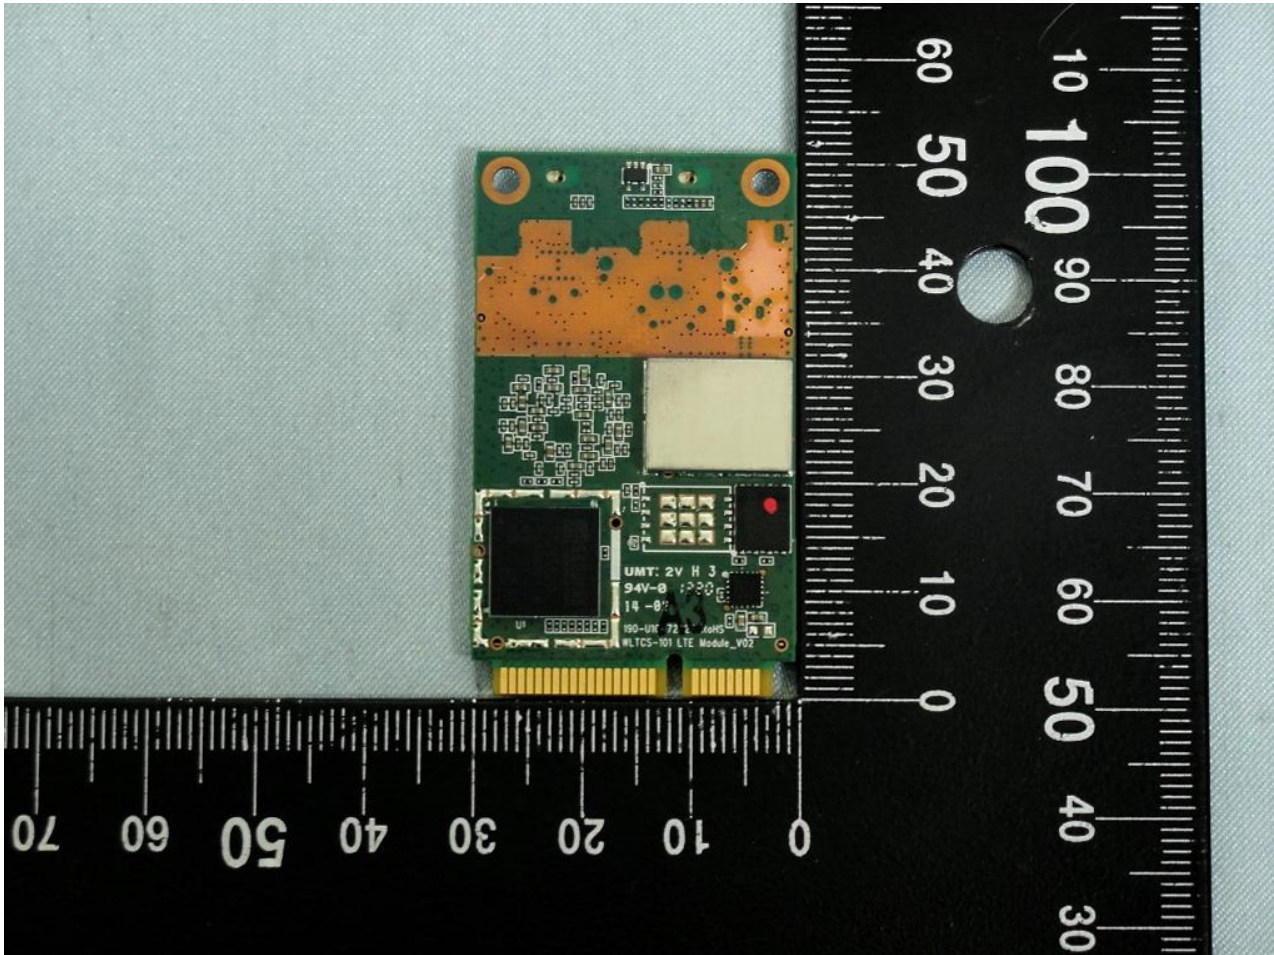

Brand Name: Green Packet / Model Name: DT-235

Brand Name: Green Packet / Model Name: DT-235

LTE Module

Brand Name: Green Packet / Model Name: DT-235

Brand Name: Green Packet / Model Name: DT-235

Brand Name: Green Packet / Model Name: DT-235