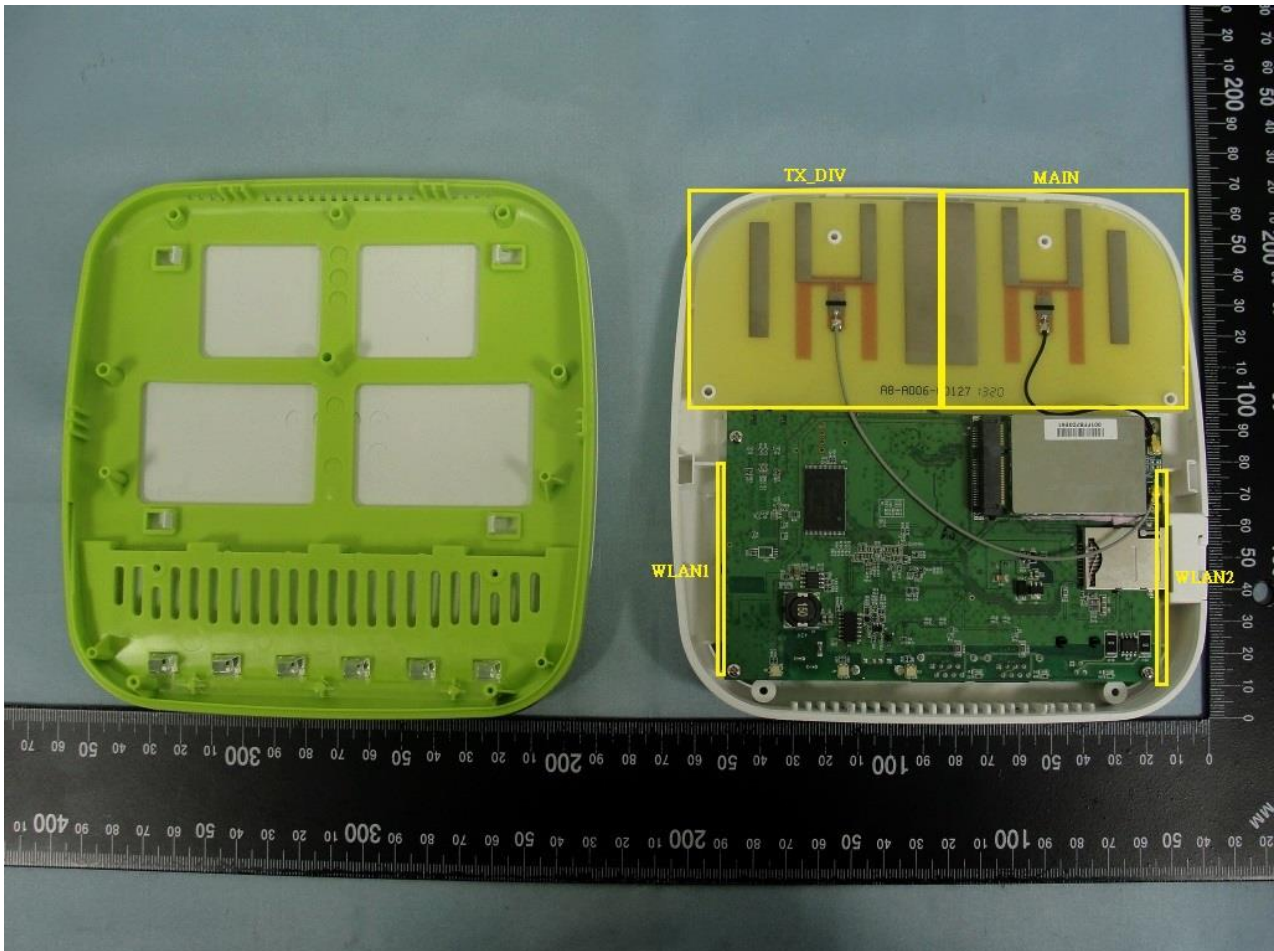

3. Internal Photograph of EUT

Brand Name: Green Packet / Model Name: DT-235

Brand Name: Green Packet / Model Name: DT-235

Brand Name: Green Packet / Model Name: DT-235

Brand Name: Green Packet / Model Name: DT-235

Brand Name: Green Packet / Model Name: DT-235

Brand Name: Green Packet / Model Name: DT-235

Brand Name: Green Packet / Model Name: DT-235

Brand Name: Green Packet / Model Name: DT-235

Brand Name: Green Packet / Model Name: DT-235

Brand Name: Green Packet / Model Name: DT-235

Brand Name: Green Packet / Model Name: DT-235

LTE Module

Brand Name: Green Packet / Model Name: DT-235

Brand Name: Green Packet / Model Name: DT-235

Brand Name: Green Packet / Model Name: DT-235