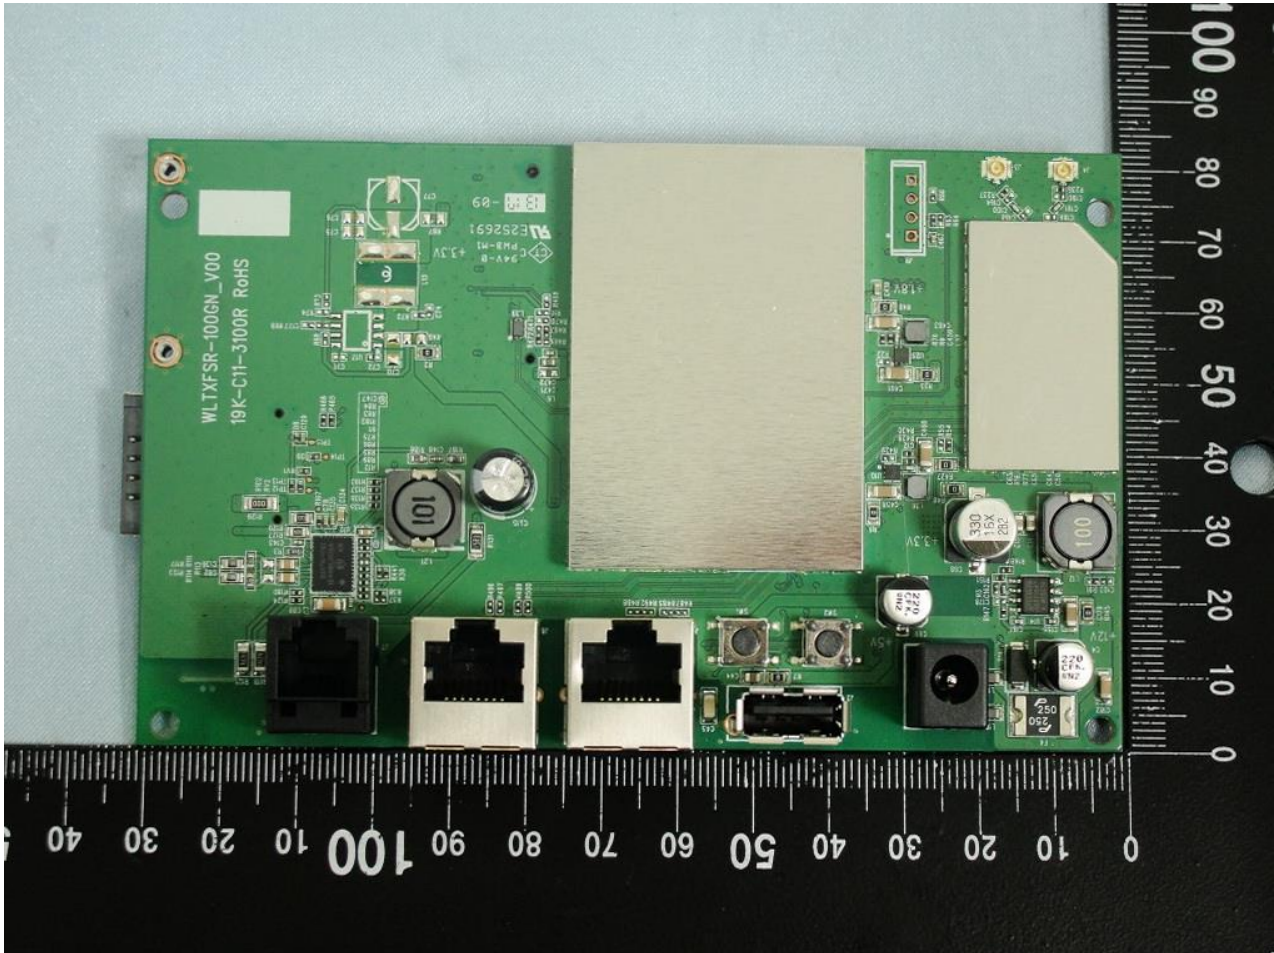

3. Internal Photograph of EUT

Brand Name: Green Packet / Model Name: DT-235

Brand Name: Green Packet / Model Name: DT-235

Brand Name: Green Packet / Model Name: DT-235

Brand Name: Green Packet / Model Name: DT-235

Brand Name: Green Packet / Model Name: DT-235

Brand Name: Green Packet / Model Name: DT-235

Brand Name: Green Packet / Model Name: DT-235

Brand Name: Green Packet / Model Name: DT-235

Brand Name: Green Packet / Model Name: DT-235

Brand Name: Green Packet / Model Name: DT-235

Brand Name: Green Packet / Model Name: DT-235

LTE Module

Brand Name: Green Packet / Model Name: DT-235

Brand Name: Green Packet / Model Name: DT-235

Brand Name: Green Packet / Model Name: DT-235