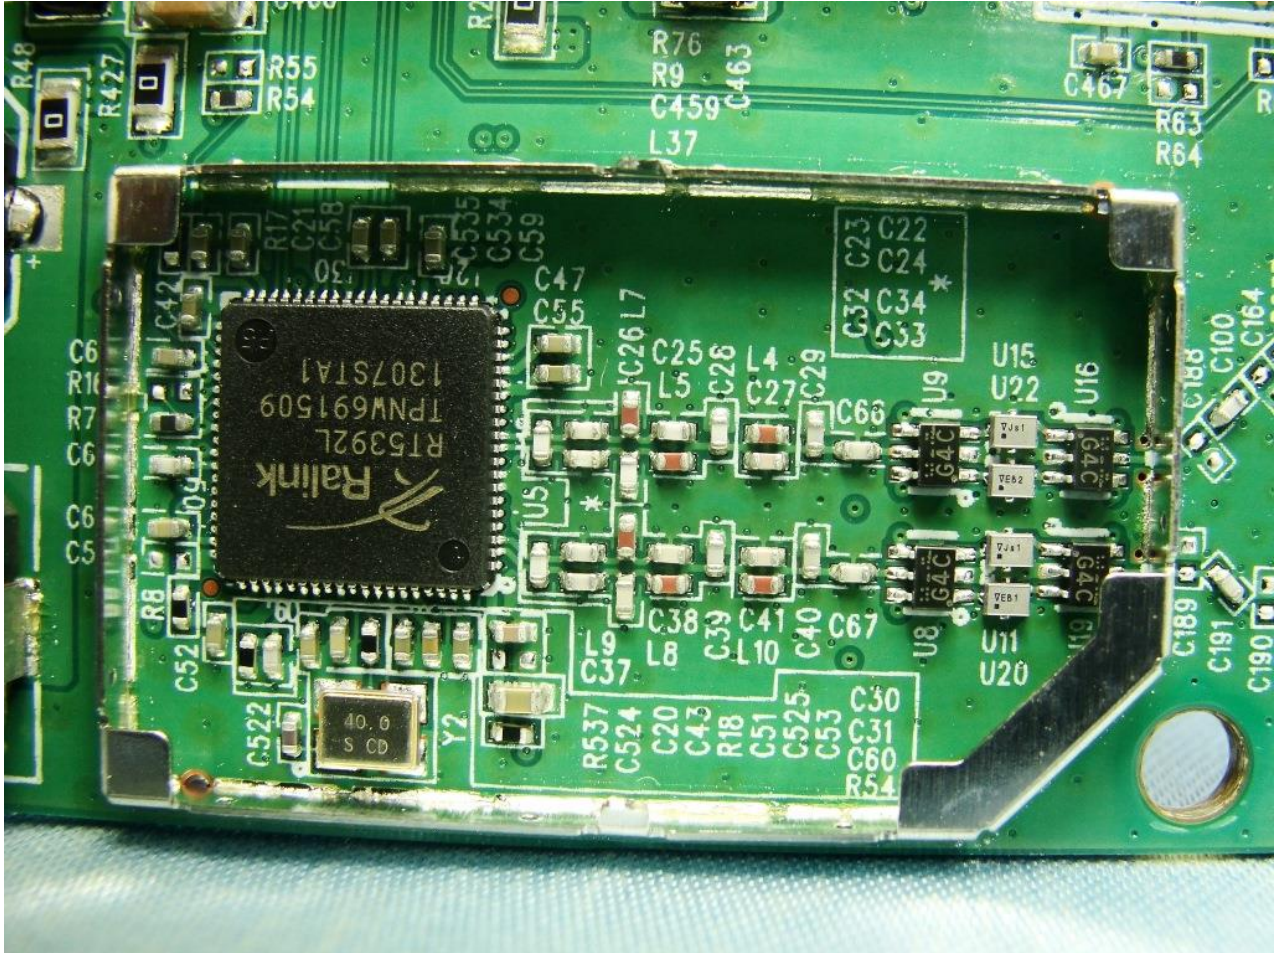

3. Internal Photograph of EUT

Brand Name: Green Packet / Model Name: DT-235

Brand Name: Green Packet / Model Name: DT-235

Brand Name: Green Packet / Model Name: DT-235

Brand Name: Green Packet / Model Name: DT-235

Brand Name: Green Packet / Model Name: DT-235

Brand Name: Green Packet / Model Name: DT-235

Brand Name: Green Packet / Model Name: DT-235

Brand Name: Green Packet / Model Name: DT-235

Brand Name: Green Packet / Model Name: DT-235

Brand Name: Green Packet / Model Name: DT-235

Brand Name: Green Packet / Model Name: DT-235

LTE Module

Brand Name: Green Packet / Model Name: DT-235

Brand Name: Green Packet / Model Name: DT-235

Brand Name: Green Packet / Model Name: DT-235