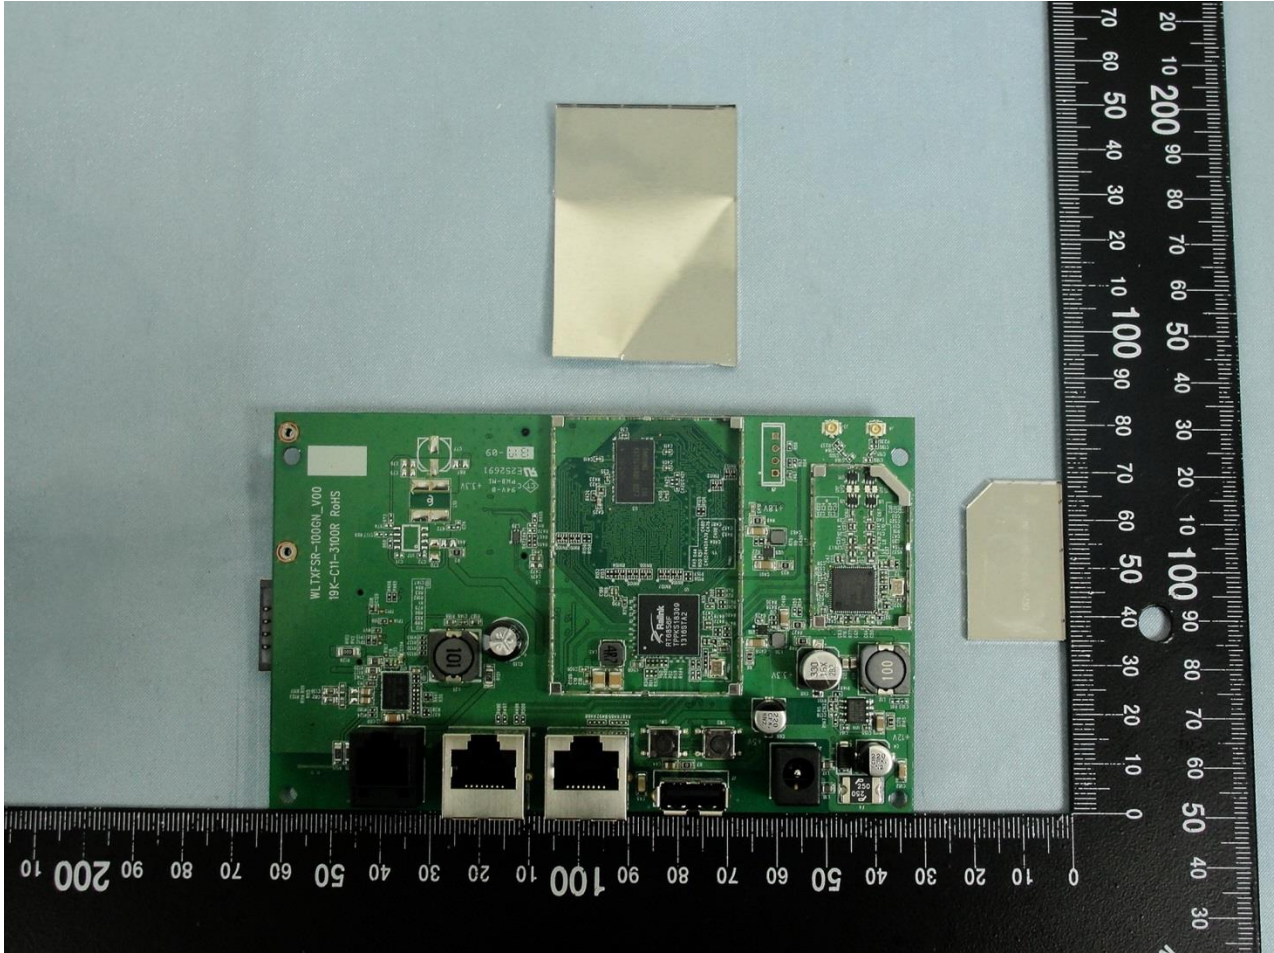

3. Internal Photograph of EUT

Brand Name: Green Packet / Model Name: DT-235

Brand Name: Green Packet / Model Name: DT-235

Brand Name: Green Packet / Model Name: DT-235

Brand Name: Green Packet / Model Name: DT-235

Brand Name: Green Packet / Model Name: DT-235

Brand Name: Green Packet / Model Name: DT-235

Brand Name: Green Packet / Model Name: DT-235

Brand Name: Green Packet / Model Name: DT-235

Brand Name: Green Packet / Model Name: DT-235

Brand Name: Green Packet / Model Name: DT-235

Brand Name: Green Packet / Model Name: DT-235

LTE Module

Brand Name: Green Packet / Model Name: DT-235

Brand Name: Green Packet / Model Name: DT-235

Brand Name: Green Packet / Model Name: DT-235