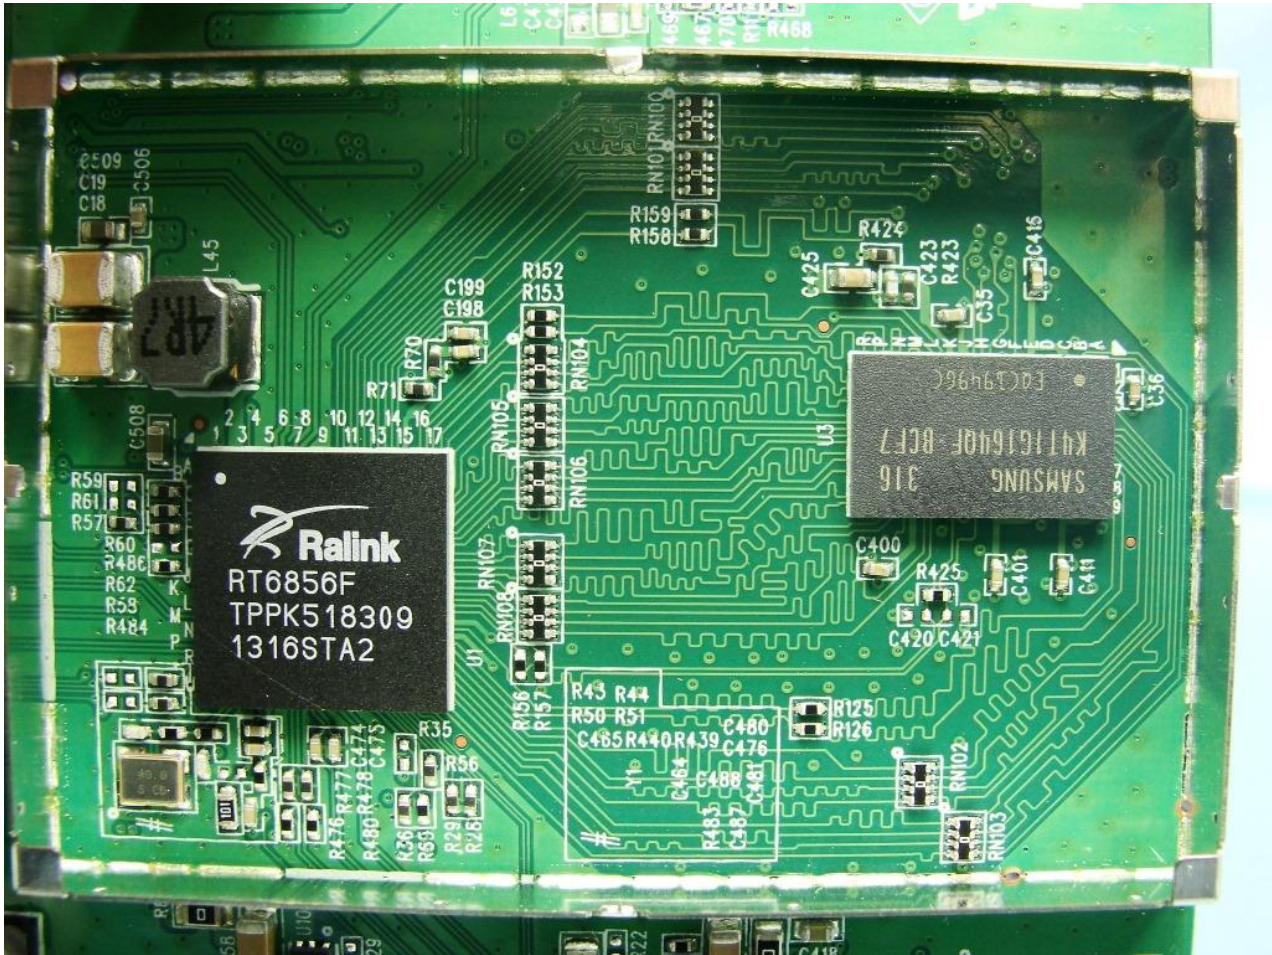

3. Internal Photograph of EUT

Brand Name: Green Packet / Model Name: DT-235

Brand Name: Green Packet / Model Name: DT-235

Brand Name: Green Packet / Model Name: DT-235

Brand Name: Green Packet / Model Name: DT-235

Brand Name: Green Packet / Model Name: DT-235

Brand Name: Green Packet / Model Name: DT-235

Brand Name: Green Packet / Model Name: DT-235

Brand Name: Green Packet / Model Name: DT-235

Brand Name: Green Packet / Model Name: DT-235

Brand Name: Green Packet / Model Name: DT-235

Brand Name: Green Packet / Model Name: DT-235

LTE Module

Brand Name: Green Packet / Model Name: DT-235

Brand Name: Green Packet / Model Name: DT-235

Brand Name: Green Packet / Model Name: DT-235