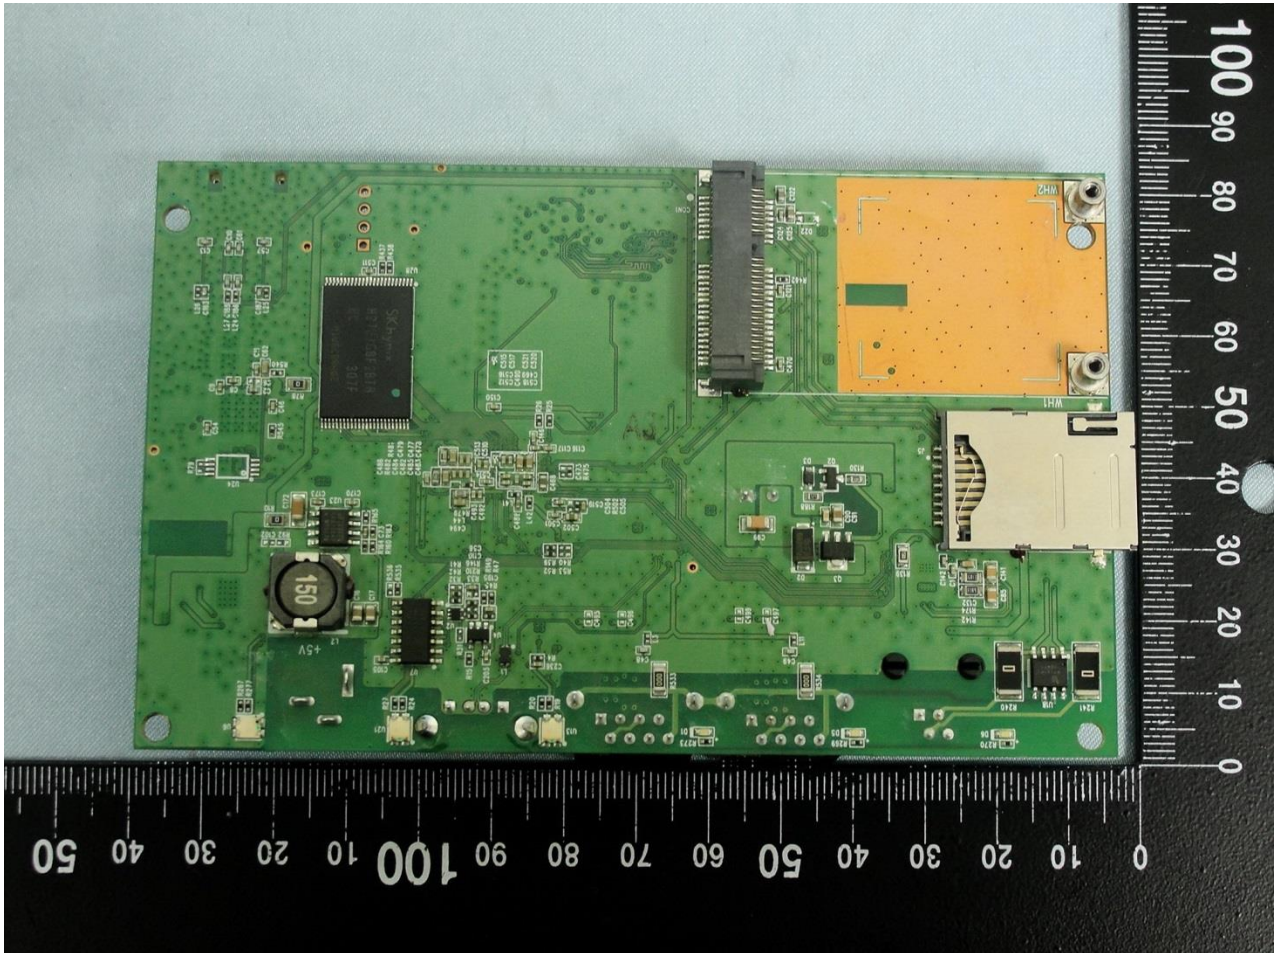

3. Internal Photograph of EUT

Brand Name: Green Packet / Model Name: DT-235

Brand Name: Green Packet / Model Name: DT-235

Brand Name: Green Packet / Model Name: DT-235

Brand Name: Green Packet / Model Name: DT-235

Brand Name: Green Packet / Model Name: DT-235

Brand Name: Green Packet / Model Name: DT-235

Brand Name: Green Packet / Model Name: DT-235

Brand Name: Green Packet / Model Name: DT-235

Brand Name: Green Packet / Model Name: DT-235

Brand Name: Green Packet / Model Name: DT-235

Brand Name: Green Packet / Model Name: DT-235

LTE Module

Brand Name: Green Packet / Model Name: DT-235

Brand Name: Green Packet / Model Name: DT-235

Brand Name: Green Packet / Model Name: DT-235