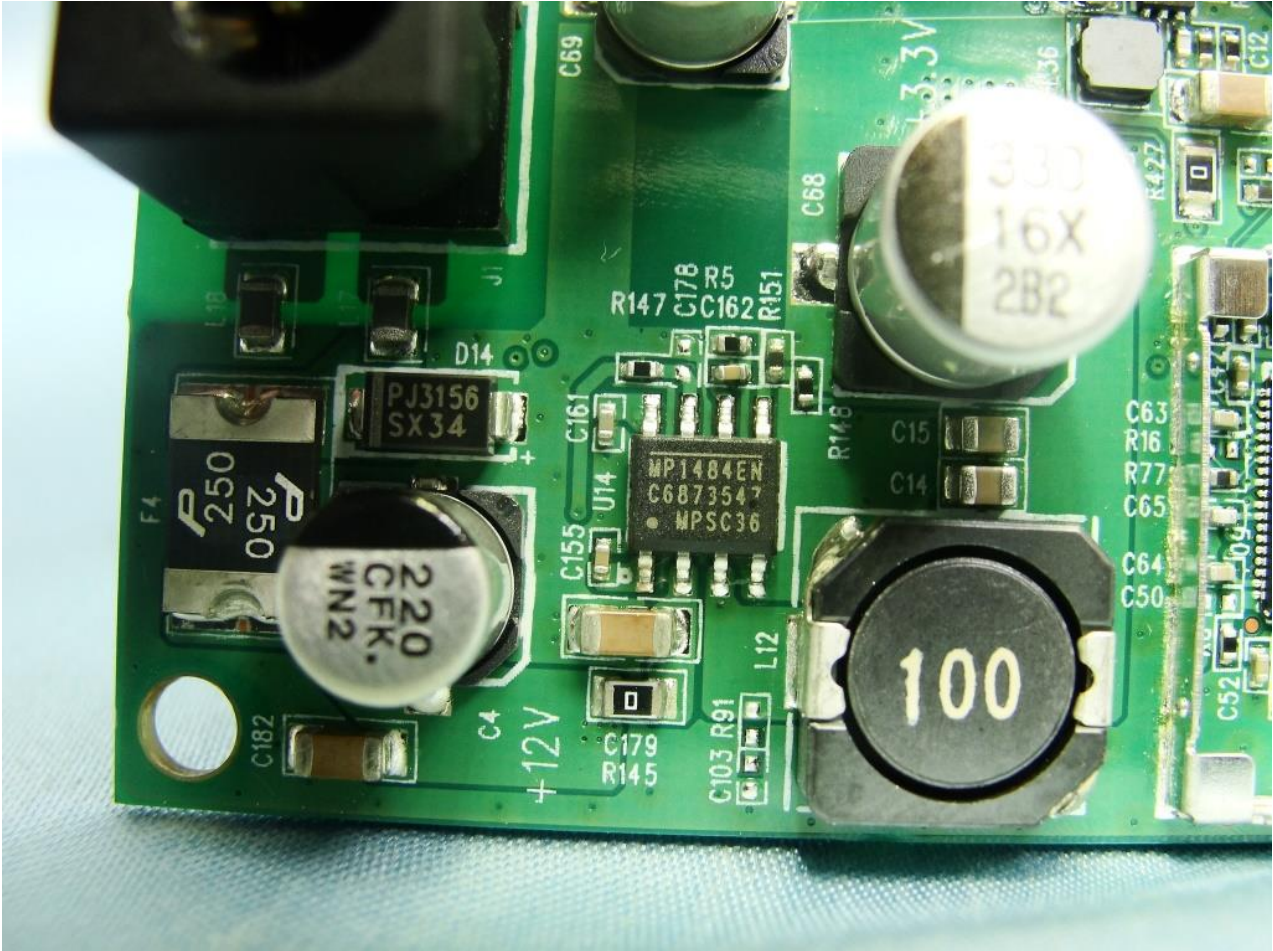

3. Internal Photograph of EUT

Brand Name: Green Packet / Model Name: DT-235

Brand Name: Green Packet / Model Name: DT-235

Brand Name: Green Packet / Model Name: DT-235

Brand Name: Green Packet / Model Name: DT-235

Brand Name: Green Packet / Model Name: DT-235

Brand Name: Green Packet / Model Name: DT-235

Brand Name: Green Packet / Model Name: DT-235

Brand Name: Green Packet / Model Name: DT-235

Brand Name: Green Packet / Model Name: DT-235