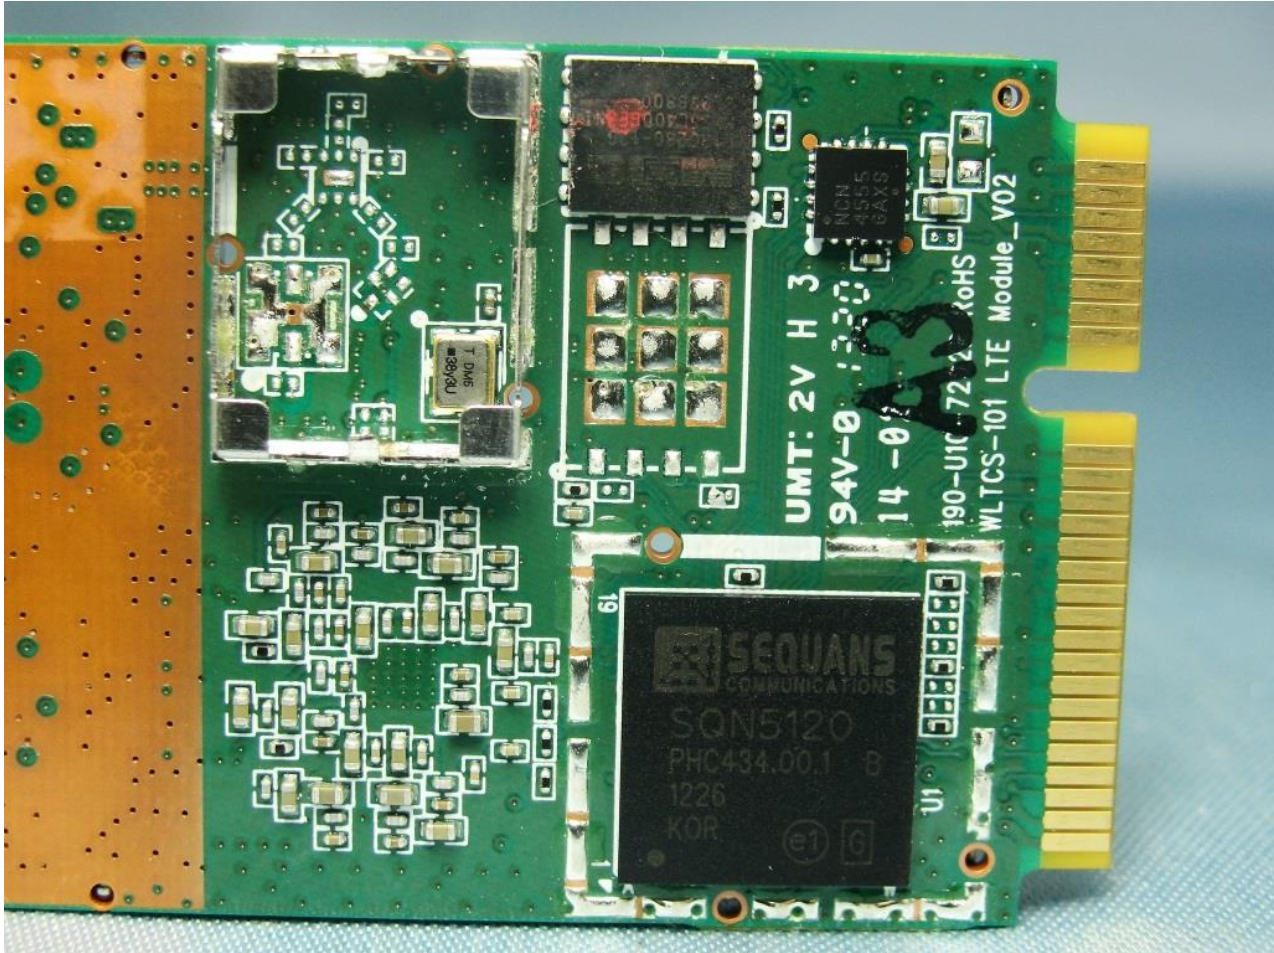

3. Internal Photograph of EUT

Brand Name: Green Packet / Model Name: DT-235

Brand Name: Green Packet / Model Name: DT-235

Brand Name: Green Packet / Model Name: DT-235

Brand Name: Green Packet / Model Name: DT-235

Brand Name: Green Packet / Model Name: DT-235

Brand Name: Green Packet / Model Name: DT-235

Brand Name: Green Packet / Model Name: DT-235

Brand Name: Green Packet / Model Name: DT-235

Brand Name: Green Packet / Model Name: DT-235

Brand Name: Green Packet / Model Name: DT-235

Brand Name: Green Packet / Model Name: DT-235

LTE Module

Brand Name: Green Packet / Model Name: DT-235

Brand Name: Green Packet / Model Name: DT-235

Brand Name: Green Packet / Model Name: DT-235

Brand Name: Green Packet / Model Name: DT-235

Brand Name: Green Packet / Model Name: DT-235

Brand Name: Green Packet / Model Name: DT-235

Brand Name: Green Packet / Model Name: DT-235

LTE Antenna

Brand Name: Green Packet / Model Name: DT-235