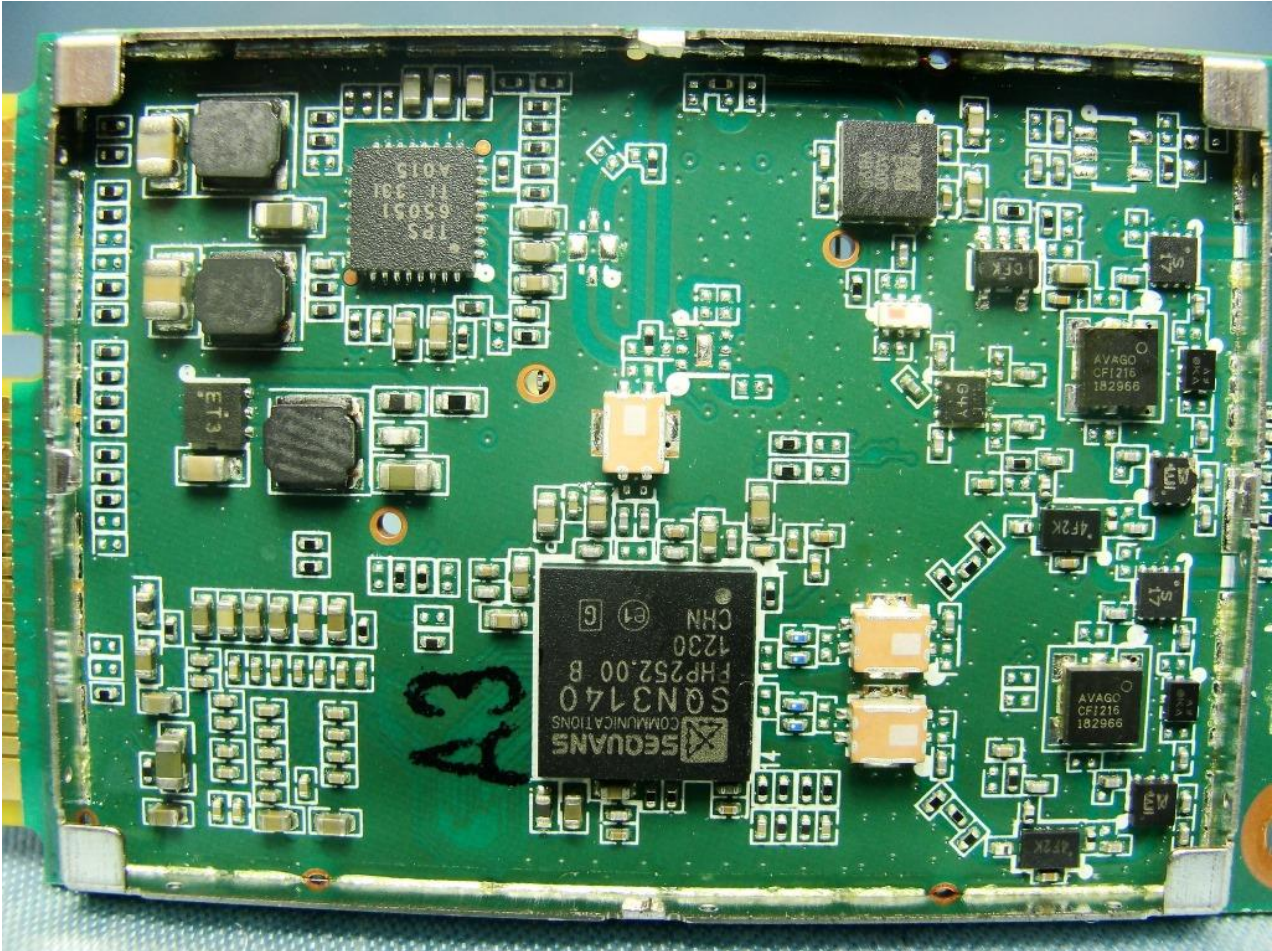

3. Internal Photograph of EUT

Brand Name: Green Packet / Model Name: DT-235

Brand Name: Green Packet / Model Name: DT-235

Brand Name: Green Packet / Model Name: DT-235

Brand Name: Green Packet / Model Name: DT-235

Brand Name: Green Packet / Model Name: DT-235

Brand Name: Green Packet / Model Name: DT-235

Brand Name: Green Packet / Model Name: DT-235

Brand Name: Green Packet / Model Name: DT-235

Brand Name: Green Packet / Model Name: DT-235

Brand Name: Green Packet / Model Name: DT-235

Brand Name: Green Packet / Model Name: DT-235

LTE Module

Brand Name: Green Packet / Model Name: DT-235

Brand Name: Green Packet / Model Name: DT-235

Brand Name: Green Packet / Model Name: DT-235

Brand Name: Green Packet / Model Name: DT-235

Brand Name: Green Packet / Model Name: DT-235

Brand Name: Green Packet / Model Name: DT-235

Brand Name: Green Packet / Model Name: DT-235

LTE Antenna

Brand Name: Green Packet / Model Name: DT-235