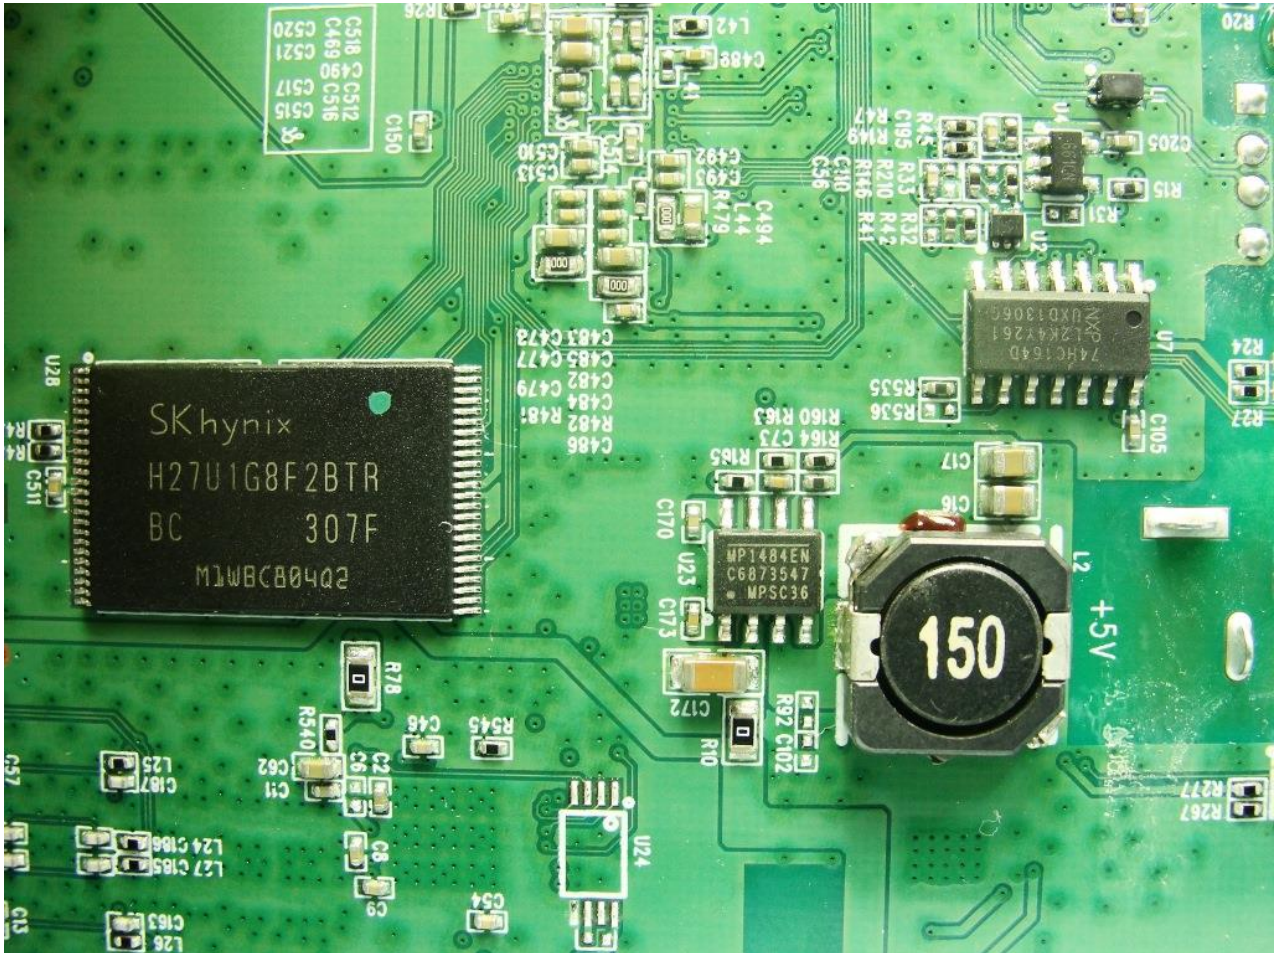

3. Internal Photograph of EUT

Brand Name: Green Packet / Model Name: DT-235

Brand Name: Green Packet / Model Name: DT-235

Brand Name: Green Packet / Model Name: DT-235

Brand Name: Green Packet / Model Name: DT-235

Brand Name: Green Packet / Model Name: DT-235

Brand Name: Green Packet / Model Name: DT-235

Brand Name: Green Packet / Model Name: DT-235

Brand Name: Green Packet / Model Name: DT-235

Brand Name: Green Packet / Model Name: DT-235

Brand Name: Green Packet / Model Name: DT-235

Brand Name: Green Packet / Model Name: DT-235

LTE Module

Brand Name: Green Packet / Model Name: DT-235

Brand Name: Green Packet / Model Name: DT-235

Brand Name: Green Packet / Model Name: DT-235