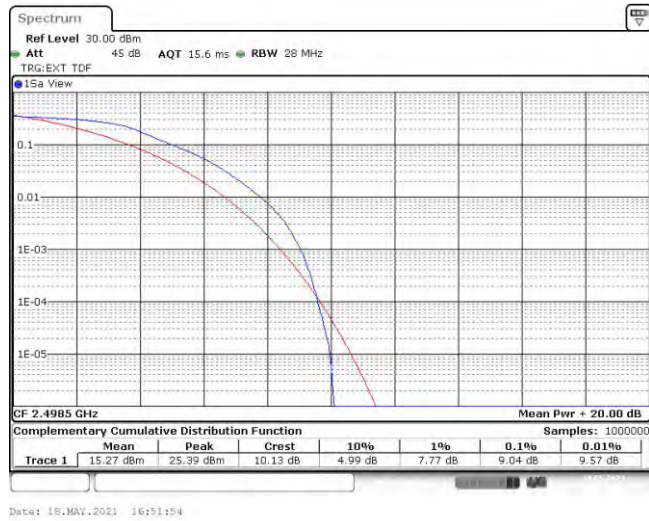

Test Graphs

Band41-5MHz-QPSK-39675-25RB#0