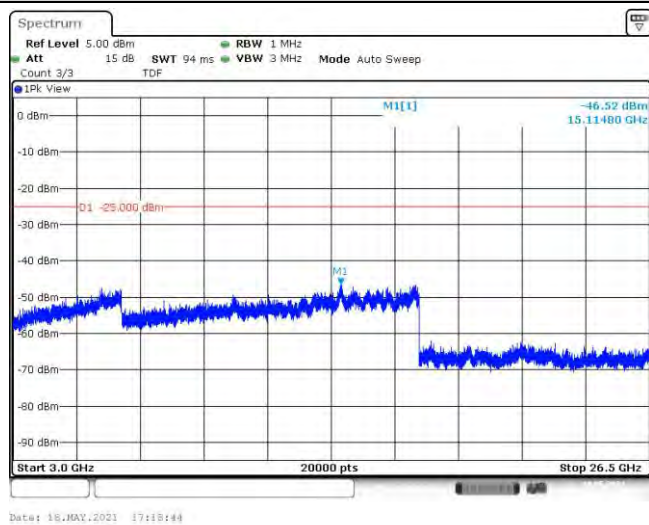

Band41-15MHz-16QAM-41515-75RB#0-Range3:3000~26500MHz