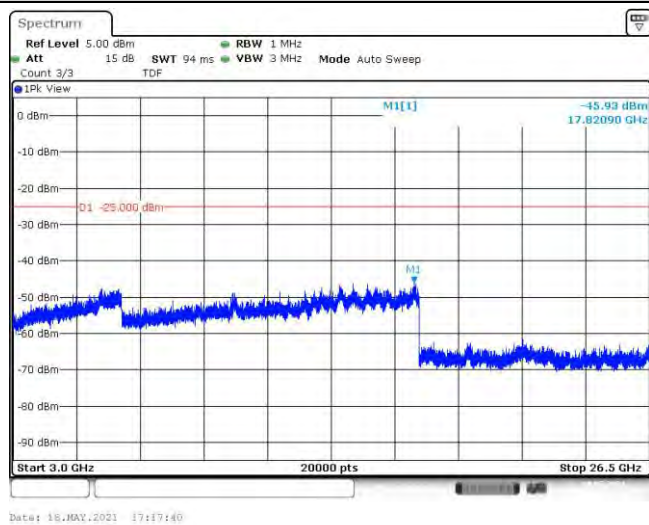

Band41-15MHz-16QAM-39725-75RB#0-Range3:3000~26500MHz

Band41-15MHz-16QAM-40690-75RB#0-Range1:30~1000MHz

Band41-15MHz-16QAM-40690-75RB#0-Range2:1000~3000MHz

Band41-15MHz-16QAM-40690-75RB#0-Range3:3000~26500MHz