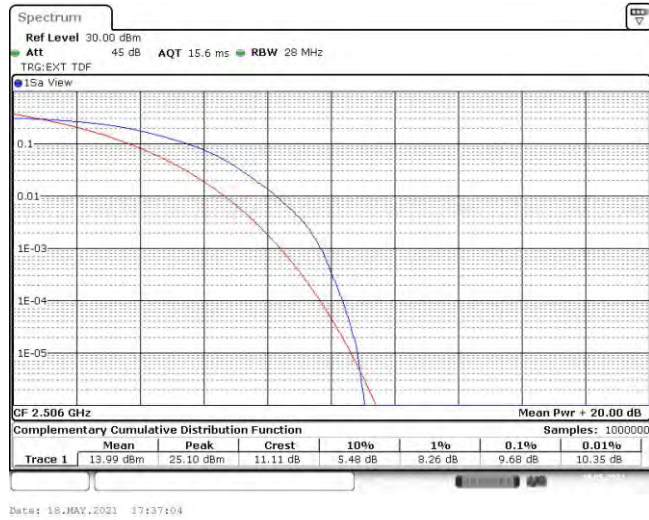

Band41-20MHz-16QAM-39750-100RB#0