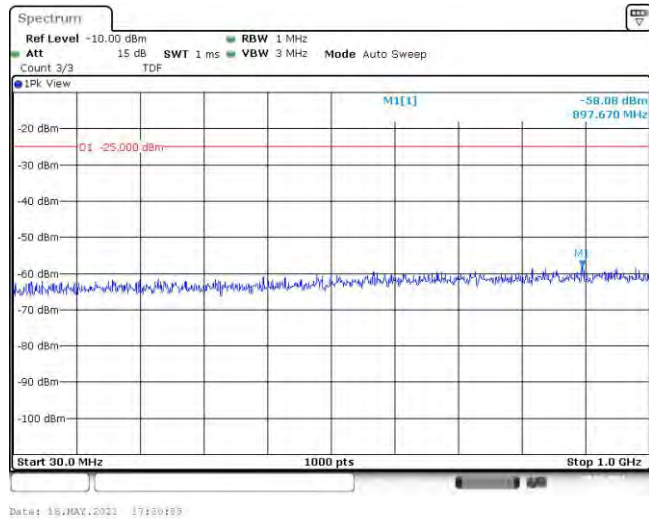

Band41-20MHz-16QAM-39750-100RB#0-Range1:30~1000MHz