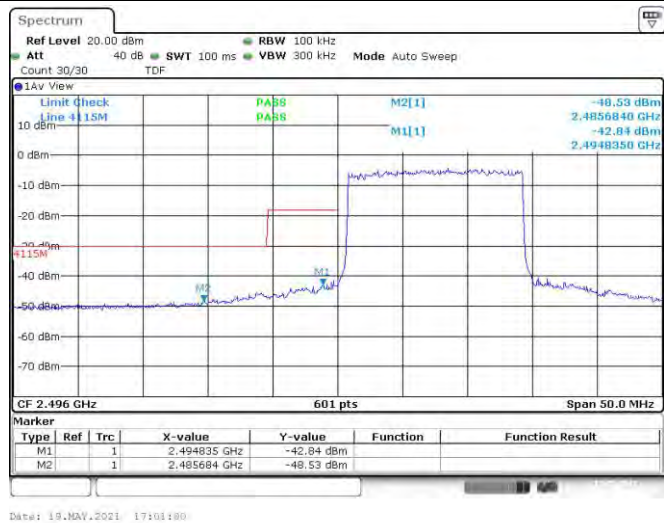

Band41-10MHz-16QAM-39700-50RB#0

Date: 19.MAY.2021 16:51:06

Band41-10MHz-16QAM-41540-50RB#0

Date: 18.MAY.2021 17:00:19

Band41-15MHz-QPSK-39725-75RB#0

Band41-15MHz-QPSK-41515-75RB#0

Band41-15MHz-16QAM-39725-75RB#0