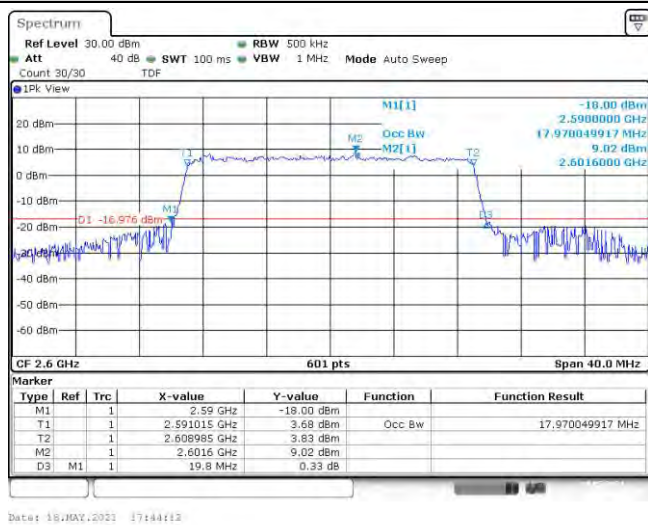

Band41-20MHz-QPSK-40690-100RB#0

Band41-20MHz-QPSK-41490-100RB#0