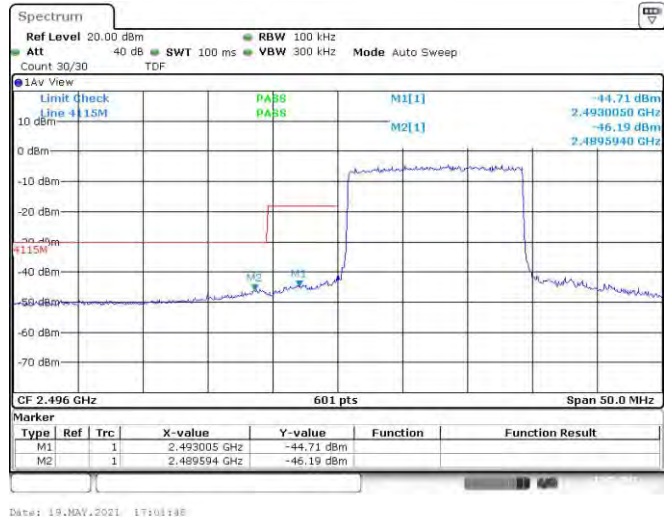

Band41-10MHz-16QAM-39700-50RB#0

Date: 19.MAY.2021 16:51:06

Band41-10MHz-16QAM-41540-50RB#0

Date: 18.MAY.2021 17:00:19

Band41-15MHz-QPSK-39725-75RB#0

Band41-15MHz-QPSK-41515-75RB#0

Band41-15MHz-16QAM-39725-75RB#0