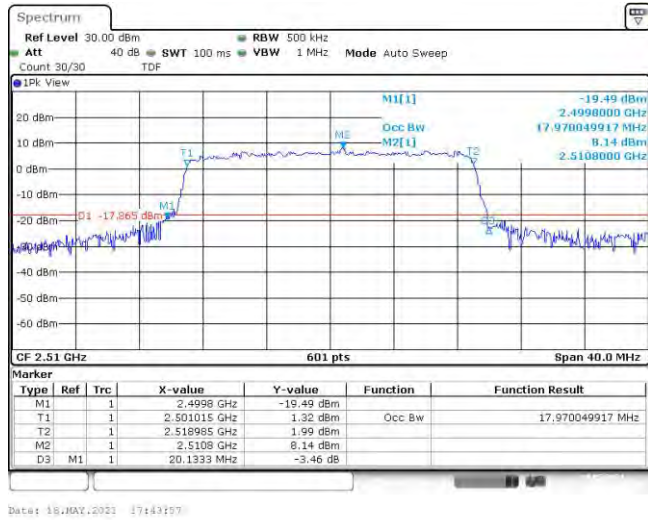

Band41-20MHz-16QAM-39790-100RB#0

Band41-20MHz-16QAM-40690-100RB#0

Band41-20MHz-16QAM-41490-100RB#0

Date: 18.MAY.2021 17:44:48

Appendix C: Band Edge

Test Result

Band	Bandwidth	Modulation	Channel	RB Configuration	Result(dBm)	Verdict
Band4 1	5MHz	QPSK	39675	25RB#0	-43.84,-48.90	PASS
Band4 1	5MHz	QPSK	41565	25RB#0	-35.20,-41.96,-48.86,-48.84	PASS
Band4 1	5MHz	16QAM	39675	25RB#0	-39.88,-50.83	PASS
Band4 1	5MHz	16QAM	41565	25RB#0	-36.28,-42.22,-48.52,-48.76	PASS
Band4 1	10MHz	QPSK	39700	50RB#0	-43.19,-49.40	PASS
Band4 1	10MHz	QPSK	41540	50RB#0	-38.36,-41.71,-44.63,-46.55	PASS
Band4 1	10MHz	16QAM	39700	50RB#0	-44.66,-49.04	PASS
Band4 1	10MHz	16QAM	41540	50RB#0	-39.39,-41.68,-44.54,-46.14	PASS
Band4 1	15MHz	QPSK	39725	75RB#0	-44.71,-46.19	PASS
Band4 1	15MHz	QPSK	41515	75RB#0	-41.08,-41.50,-43.48,-45.54	PASS
Band4 1	15MHz	16QAM	39725	75RB#0	-42.84,-48.53	PASS
Band4 1	15MHz	16QAM	41515	75RB#0	-40.82,-41.92,-43.69,-45.29	PASS
Band4 1	20MHz	QPSK	39750	75RB#0	-40.47,-42.63	PASS
Band4 1	20MHz	QPSK	41490	75RB#0	-40.83,-41.97,-42.70,-43.76	PASS
Band4 1	20MHz	16QAM	39750	75RB#0	-40.84,-42.56	PASS
Band4 1	20MHz	16QAM	41490	75RB#0	-40.91,-41.32,-42.59,-44.21	PASS