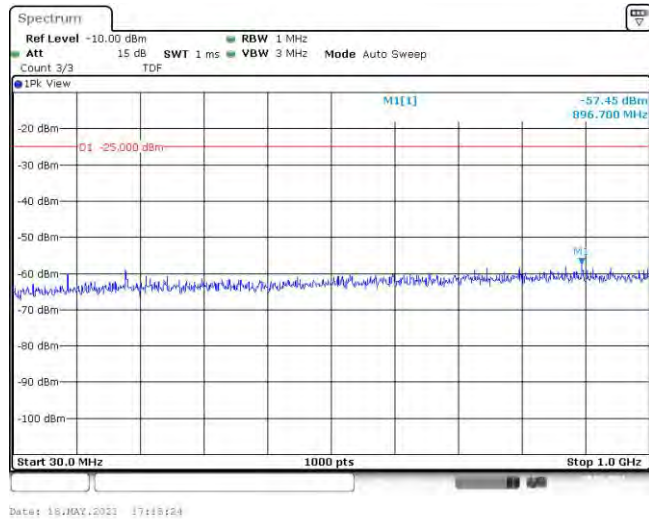

Band41-15MHz-16QAM-41515-75RB#0-Range1:30~1000MHz