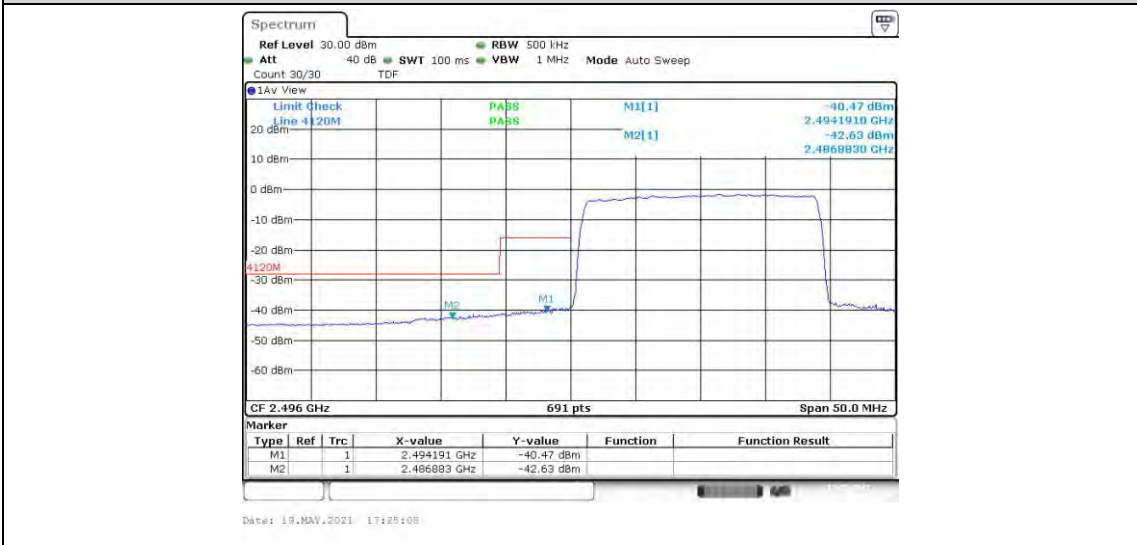

Band41-20MHz-QPSK-39750-75RB#0