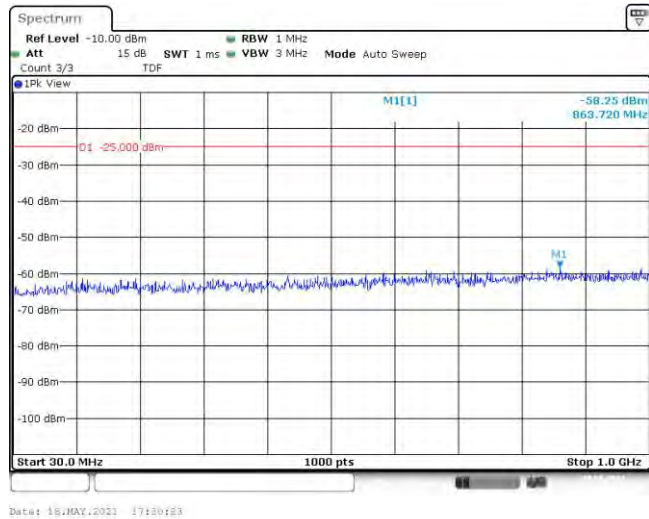

Band41-15MHz-16QAM-41515-75RB#0-Range1:30~1000MHz

Band41-15MHz-16QAM-41515-75RB#0-Range2:1000~3000MHz

Band41-15MHz-16QAM-41515-75RB#0-Range3:3000~26500MHz

Band41-20MHz-QPSK-39750-100RB#0-Range1:30~1000MHz