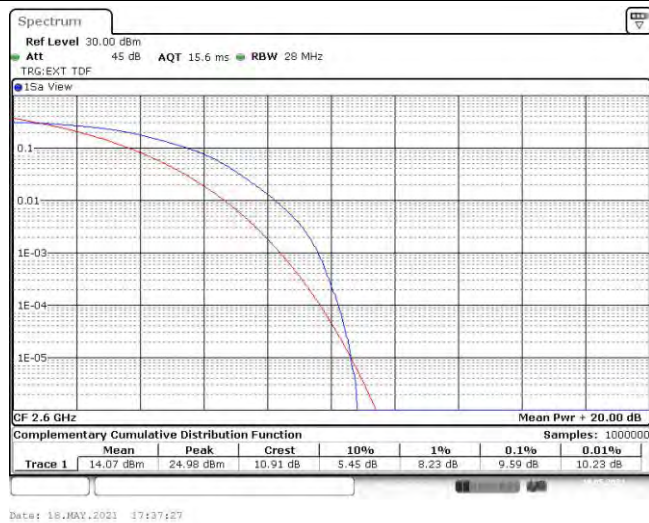

Band41-20MHz-16QAM-40690-100RB#0