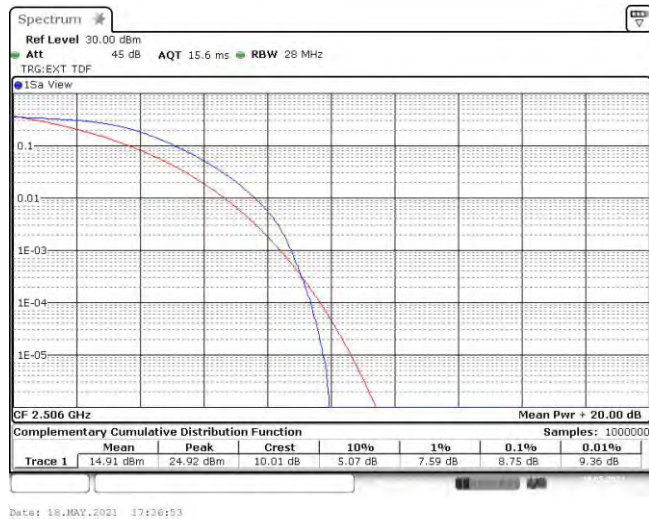

Band41-15MHz-QPSK-41515-75RB#0

Band41-15MHz-16QAM-39725-75RB#0

Band41-15MHz-16QAM-40690-75RB#0

Band41-15MHz-16QAM-41515-75RB#0

Band41-20MHz-QPSK-39750-100RB#0

Band41-20MHz-QPSK-40690-100RB#0

Band41-20MHz-QPSK-41490-100RB#0