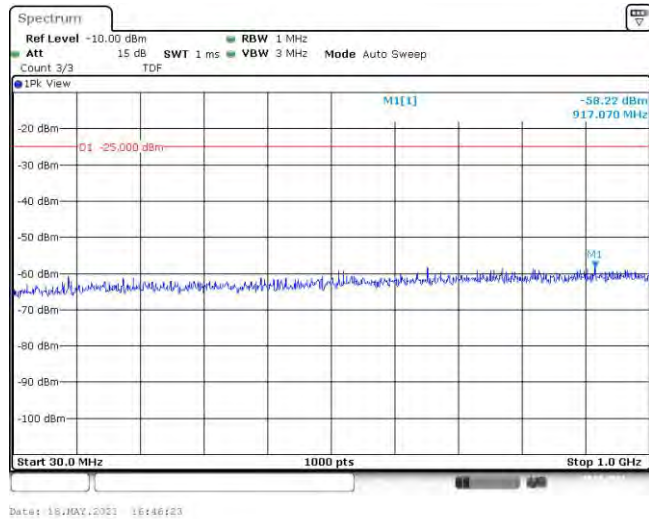

Band41-5MHz-16QAM-39675-25RB#0-Range1:30~1000MHz