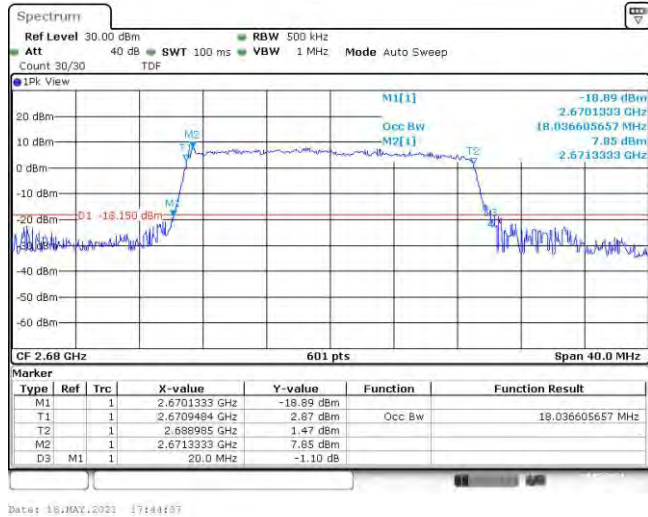

Band41-20MHz-16QAM-39790-100RB#0

Band41-20MHz-16QAM-40690-100RB#0

Band41-20MHz-16QAM-41490-100RB#0

Date: 18.MAY.2021 17:44:48

Appendix C: Band Edge

Test Result

Band	Bandwidth	Modulation	Channel	RB Configuration	Result(dBm)	Verdict
Band4 1	5MHz	QPSK	39675	25RB#0	-43.84,-48.90	PASS
Band4 1	5MHz	QPSK	41565	25RB#0	-35.20,-41.96,-48.86,-48.84	PASS
Band4 1	5MHz	16QAM	39675	25RB#0	-39.88,-50.83	PASS
Band4 1	5MHz	16QAM	41565	25RB#0	-36.28,-42.22,-48.52,-48.76	PASS
Band4 1	10MHz	QPSK	39700	50RB#0	-43.19,-49.40	PASS
Band4 1	10MHz	QPSK	41540	50RB#0	-38.36,-41.71,-44.63,-46.55	PASS
Band4 1	10MHz	16QAM	39700	50RB#0	-44.66,-49.04	PASS
Band4 1	10MHz	16QAM	41540	50RB#0	-39.39,-41.68,-44.54,-46.14	PASS
Band4 1	15MHz	QPSK	39725	75RB#0	-44.71,-46.19	PASS
Band4 1	15MHz	QPSK	41515	75RB#0	-41.08,-41.50,-43.48,-45.54	PASS
Band4 1	15MHz	16QAM	39725	75RB#0	-42.84,-48.53	PASS
Band4 1	15MHz	16QAM	41515	75RB#0	-40.82,-41.92,-43.69,-45.29	PASS
Band4 1	20MHz	QPSK	39750	75RB#0	-40.47,-42.63	PASS
Band4 1	20MHz	QPSK	41490	75RB#0	-40.83,-41.97,-42.70,-43.76	PASS
Band4 1	20MHz	16QAM	39750	75RB#0	-40.84,-42.56	PASS
Band4 1	20MHz	16QAM	41490	75RB#0	-40.91,-41.32,-42.59,-44.21	PASS