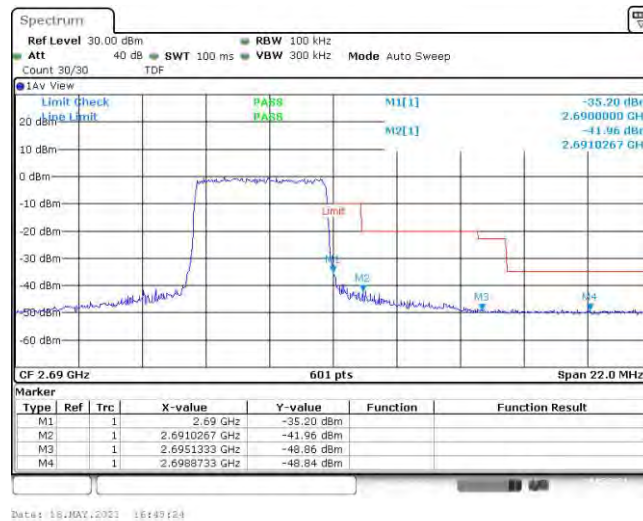

Band41-5MHz-QPSK-41565-25RB#0

Band41-5MHz-16QAM-39675-25RB#0