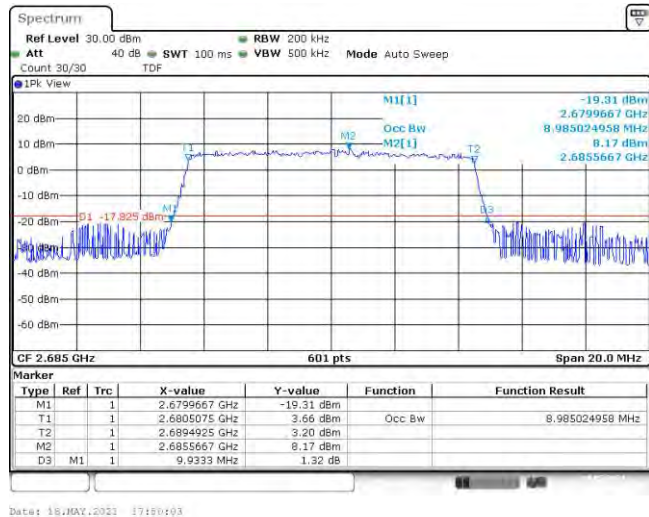

Band41-15MHz-QPSK-39725-75RB#0

Band41-15MHz-QPSK-40690-75RB#0

Band41-15MHz-QPSK-41515-75RB#0