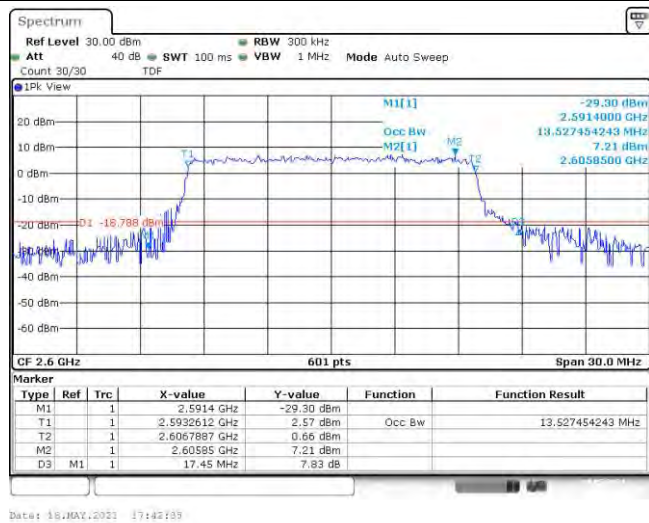

Band41-15MHz-QPSK-40690-75RB#0

Band41-15MHz-QPSK-41515-75RB#0