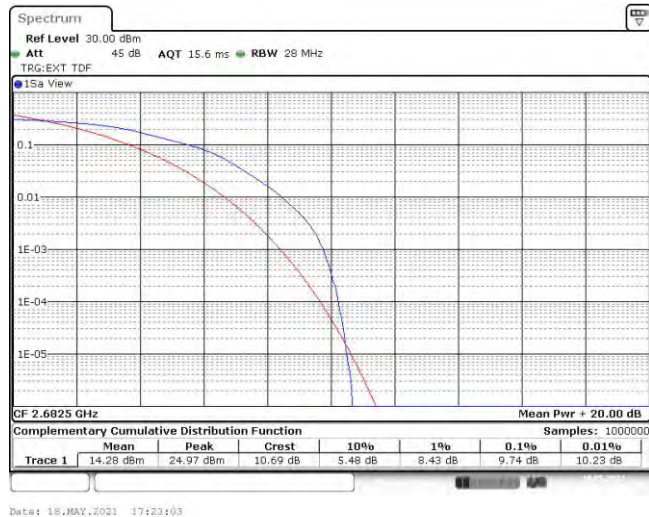

Band41-15MHz-QPSK-41515-75RB#0

Band41-15MHz-16QAM-39725-75RB#0

Band41-15MHz-16QAM-40690-75RB#0

Band41-15MHz-16QAM-41515-75RB#0

Band41-20MHz-QPSK-39750-100RB#0

Band41-20MHz-QPSK-40690-100RB#0

Band41-20MHz-QPSK-41490-100RB#0