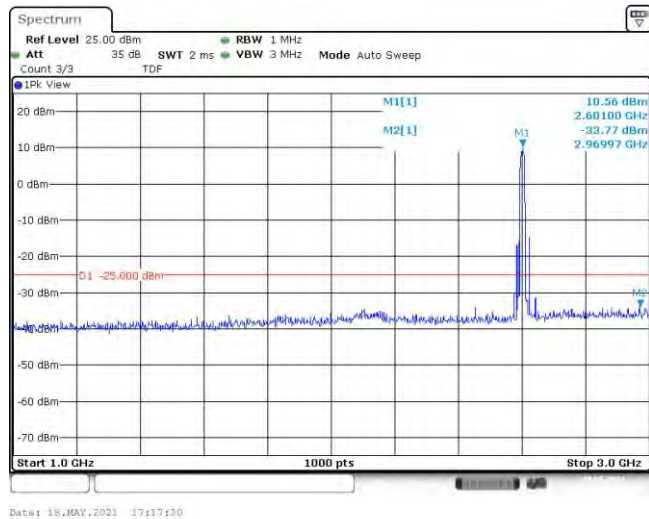

Band41-15MHz-16QAM-40690-75RB#0-Range2:1000~3000MHz