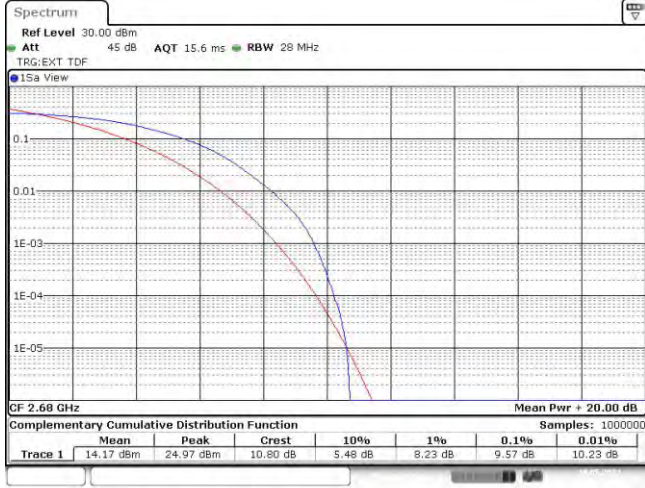

Band41-20MHz-16QAM-41490-100RB#0

Date: 18.MAY.2021 17:37:49