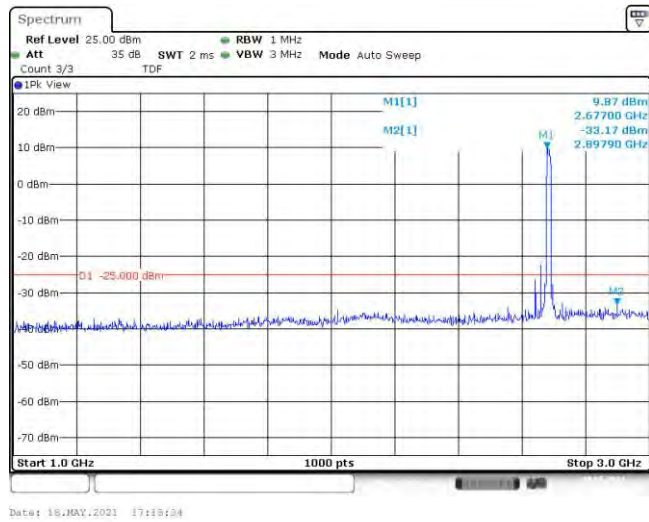

Band41-15MHz-16QAM-41515-75RB#0-Range2:1000~3000MHz