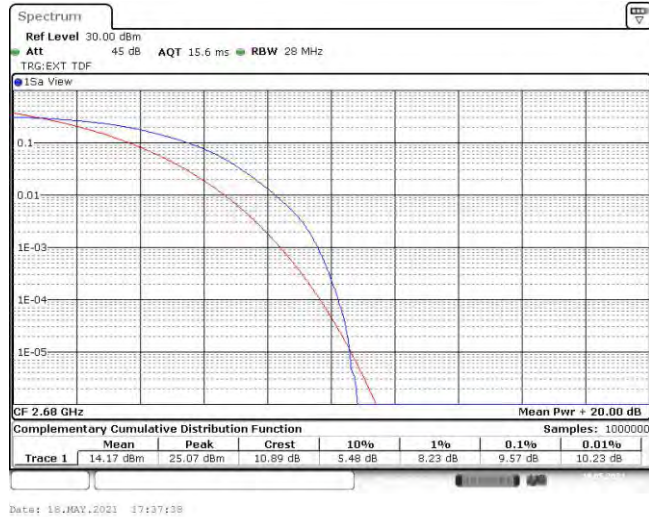

Band41-15MHz-QPSK-41515-75RB#0

Band41-15MHz-16QAM-39725-75RB#0

Band41-15MHz-16QAM-40690-75RB#0

Band41-15MHz-16QAM-41515-75RB#0

Band41-20MHz-QPSK-39750-100RB#0

Band41-20MHz-QPSK-40690-100RB#0

Band41-20MHz-QPSK-41490-100RB#0