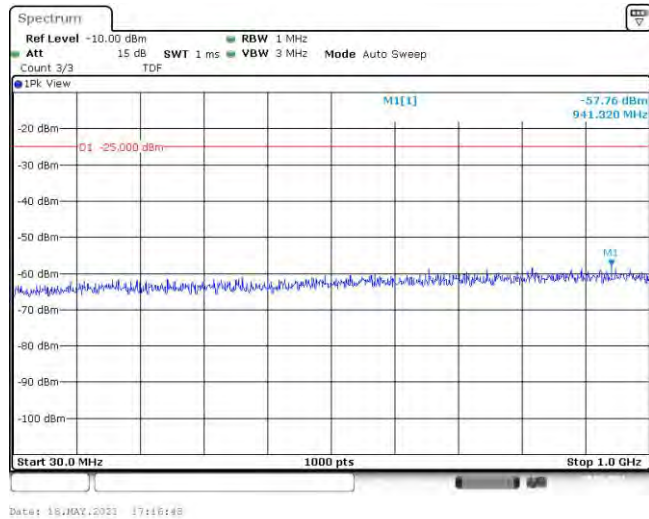

Band41-15MHz-QPSK-40690-75RB#0-Range1:30~1000MHz