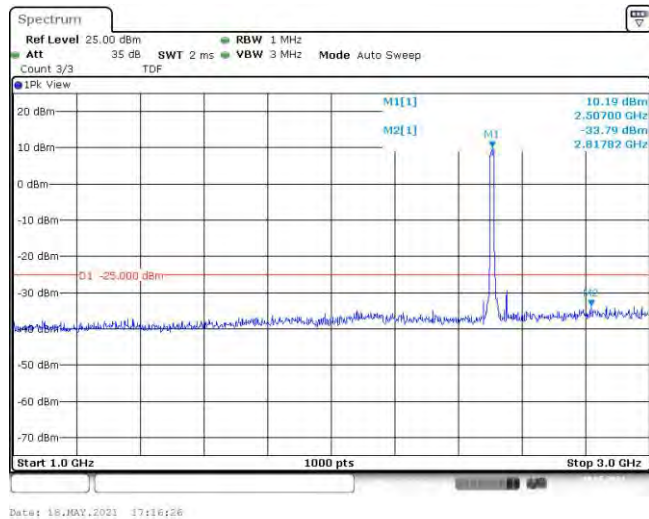

Band41-15MHz-QPSK-41515-75RB#0-Range1:30~1000MHz

Band41-15MHz-QPSK-41515-75RB#0-Range2:1000~3000MHz

Band41-15MHz-QPSK-41515-75RB#0-Range3:3000~26500MHz

Band41-15MHz-16QAM-39725-75RB#0-Range1:30~1000MHz

Band41-15MHz-16QAM-39725-75RB#0-Range2:1000~3000MHz