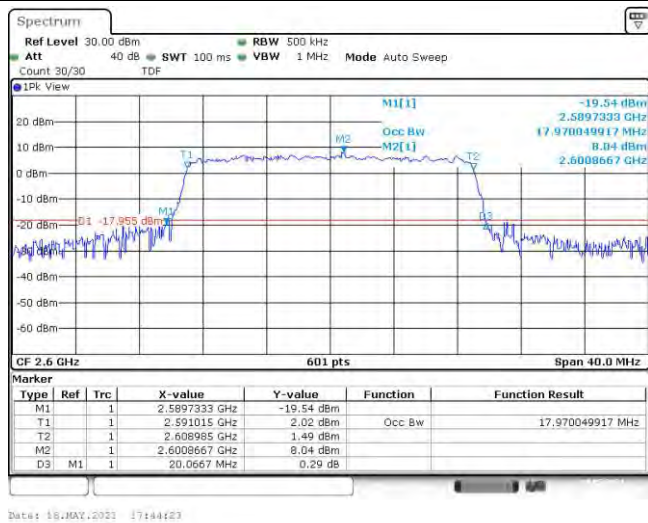

Band41-20MHz-16QAM-39790-100RB#0

Band41-20MHz-16QAM-40690-100RB#0

Band41-20MHz-16QAM-41490-100RB#0

Date: 18.MAY.2021 17:44:48

Appendix C: Band Edge

Test Result

Band	Bandwidth	Modulation	Channel	RB Configuration	Result(dBm)	Verdict
Band4 1	5MHz	QPSK	39675	25RB#0	-43.84,-48.90	PASS
Band4 1	5MHz	QPSK	41565	25RB#0	-35.20,-41.96,-48.86,-48.84	PASS
Band4 1	5MHz	16QAM	39675	25RB#0	-39.88,-50.83	PASS
Band4 1	5MHz	16QAM	41565	25RB#0	-36.28,-42.22,-48.52,-48.76	PASS
Band4 1	10MHz	QPSK	39700	50RB#0	-43.19,-49.40	PASS
Band4 1	10MHz	QPSK	41540	50RB#0	-38.36,-41.71,-44.63,-46.55	PASS
Band4 1	10MHz	16QAM	39700	50RB#0	-44.66,-49.04	PASS
Band4 1	10MHz	16QAM	41540	50RB#0	-39.39,-41.68,-44.54,-46.14	PASS
Band4 1	15MHz	QPSK	39725	75RB#0	-44.71,-46.19	PASS
Band4 1	15MHz	QPSK	41515	75RB#0	-41.08,-41.50,-43.48,-45.54	PASS
Band4 1	15MHz	16QAM	39725	75RB#0	-42.84,-48.53	PASS
Band4 1	15MHz	16QAM	41515	75RB#0	-40.82,-41.92,-43.69,-45.29	PASS
Band4 1	20MHz	QPSK	39750	75RB#0	-40.47,-42.63	PASS
Band4 1	20MHz	QPSK	41490	75RB#0	-40.83,-41.97,-42.70,-43.76	PASS
Band4 1	20MHz	16QAM	39750	75RB#0	-40.84,-42.56	PASS
Band4 1	20MHz	16QAM	41490	75RB#0	-40.91,-41.32,-42.59,-44.21	PASS