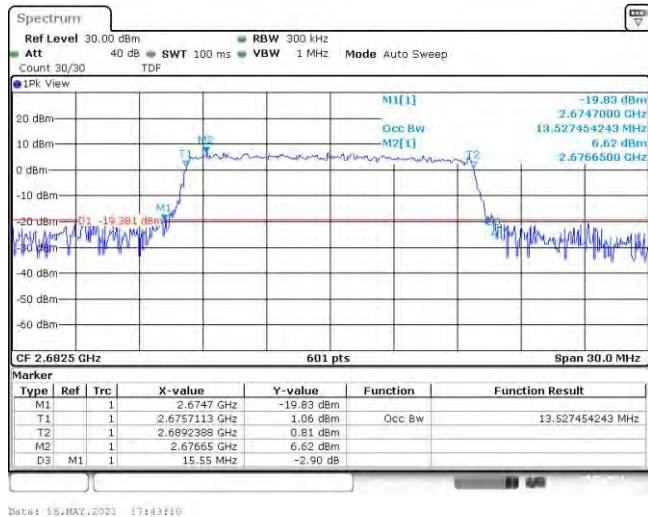

Band41-15MHz-16QAM-41515-75RB#0