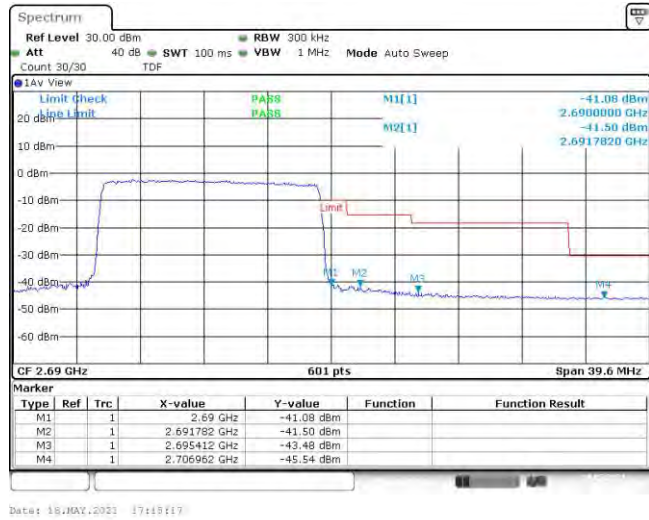

Band41-10MHz-16QAM-39700-50RB#0

Date: 19.MAY.2021 16:51:06

Band41-10MHz-16QAM-41540-50RB#0

Date: 18.MAY.2021 17:00:19

Band41-15MHz-QPSK-39725-75RB#0

Band41-15MHz-QPSK-41515-75RB#0

Band41-15MHz-16QAM-39725-75RB#0