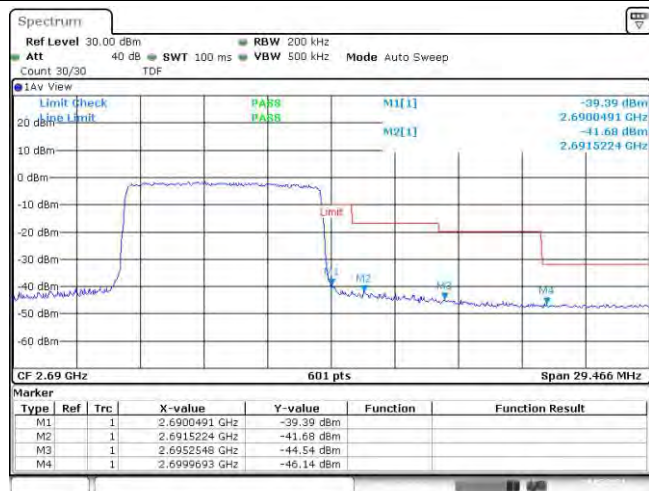

Band41-10MHz-16QAM-41540-50RB#0

Date: 18.MAY.2021 17:00:19

Band41-15MHz-QPSK-39725-75RB#0