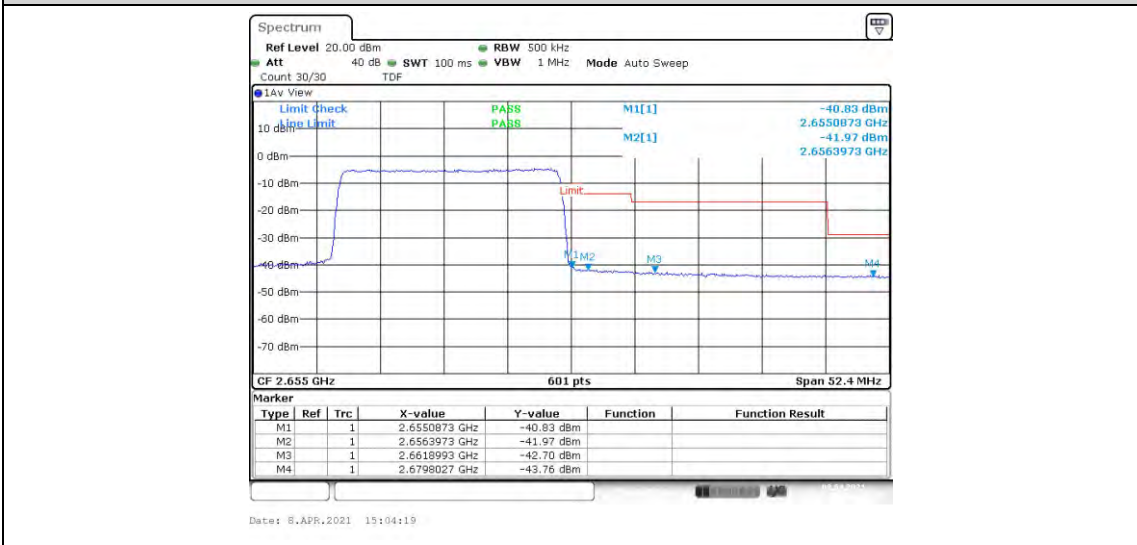

Band41-15MHz-QPSK-41490-75RB#0

Band41-15MHz-16QAM-39750-75RB#0