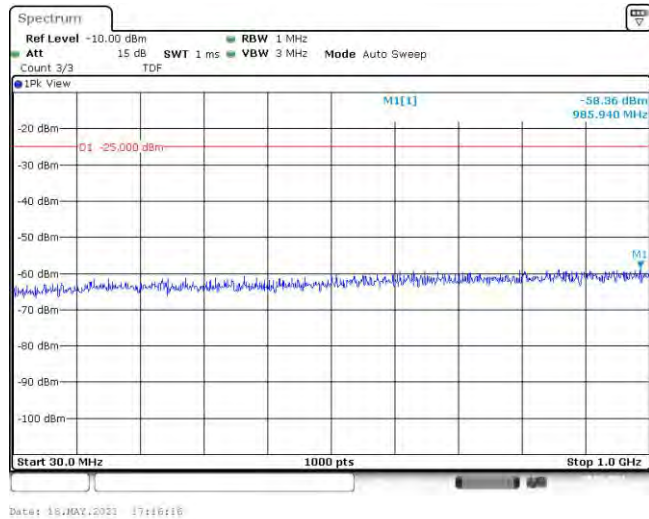

Band41-15MHz-QPSK-41515-75RB#0-Range1:30~1000MHz

Band41-15MHz-QPSK-41515-75RB#0-Range2:1000~3000MHz

Band41-15MHz-QPSK-41515-75RB#0-Range3:3000~26500MHz

Band41-15MHz-16QAM-39725-75RB#0-Range1:30~1000MHz

Band41-15MHz-16QAM-39725-75RB#0-Range2:1000~3000MHz