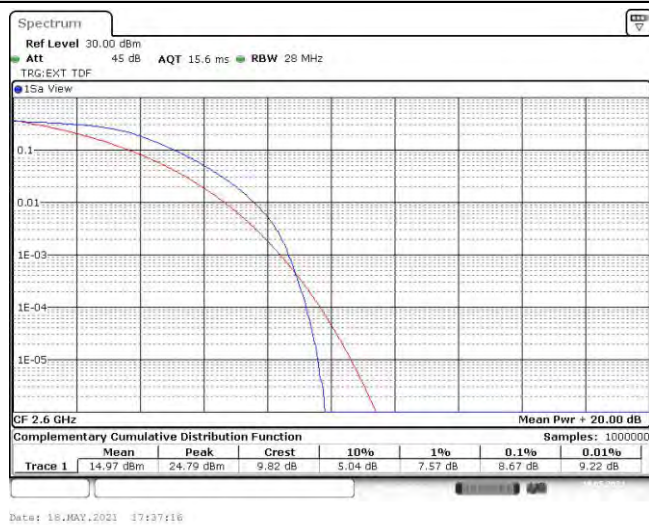

Band41-15MHz-QPSK-41515-75RB#0

Band41-15MHz-16QAM-39725-75RB#0

Band41-15MHz-16QAM-40690-75RB#0

Band41-15MHz-16QAM-41515-75RB#0

Band41-20MHz-QPSK-39750-100RB#0

Band41-20MHz-QPSK-40690-100RB#0

Band41-20MHz-QPSK-41490-100RB#0