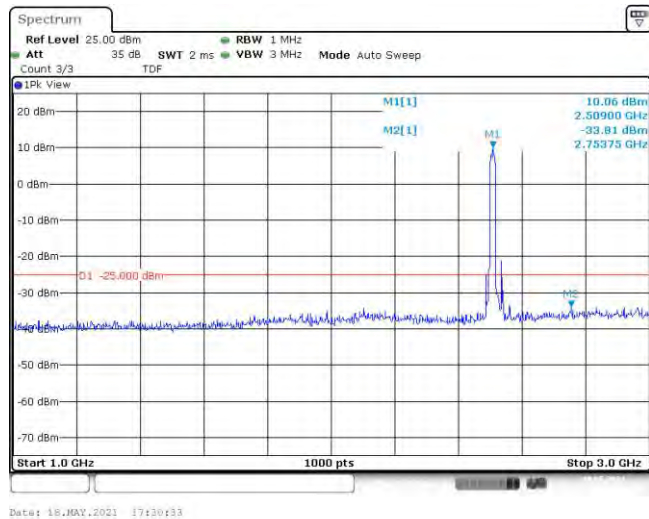

Band41-20MHz-QPSK-39750-100RB#0-Range2:1000~3000MHz