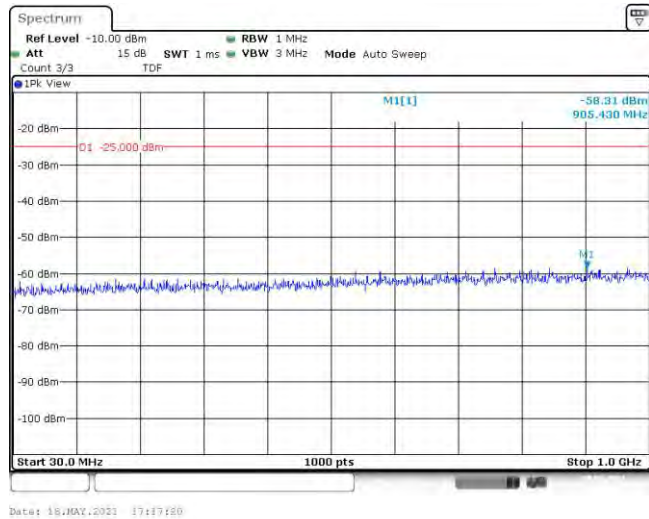

Band41-15MHz-16QAM-40690-75RB#0-Range1:30~1000MHz