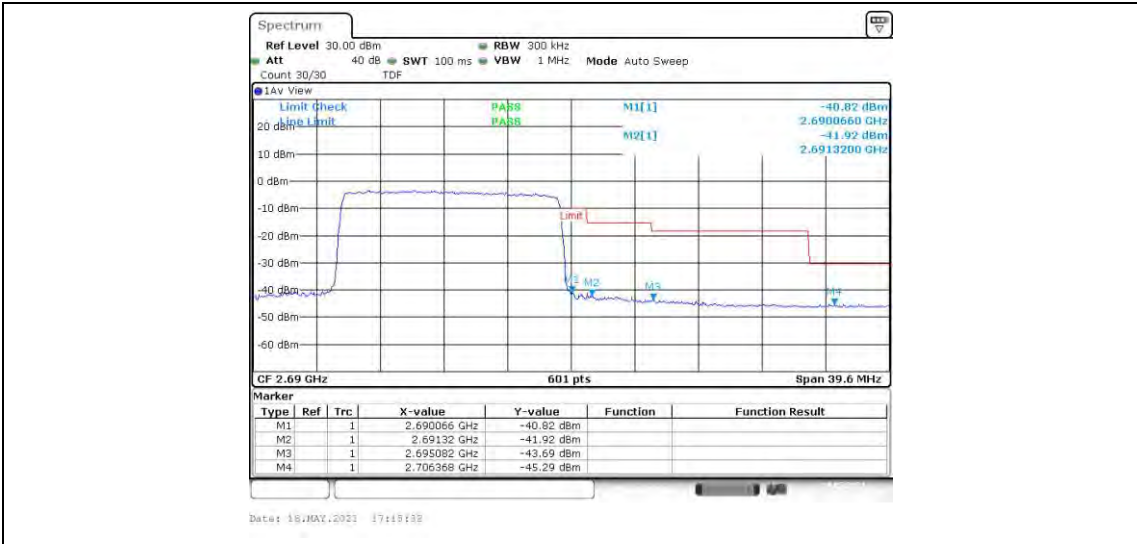

Band41-20MHz-QPSK-39750-75RB#0

Band41-15MHz-QPSK-41490-75RB#0

Band41-15MHz-16QAM-39750-75RB#0