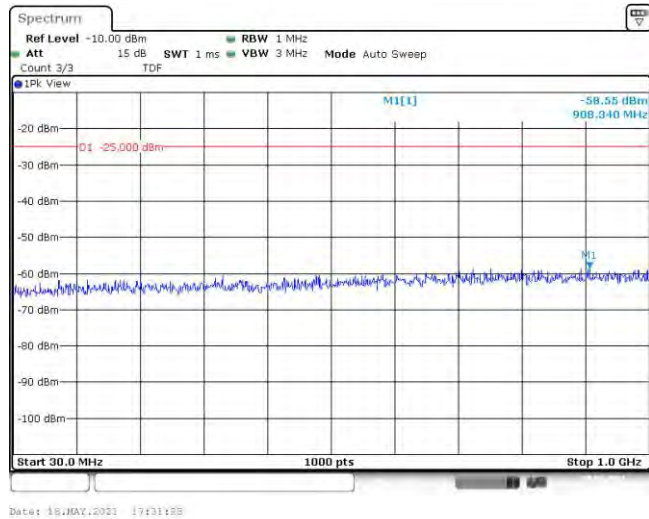

Band41-20MHz-QPSK-40690-100RB#0-Range1:30~1000MHz