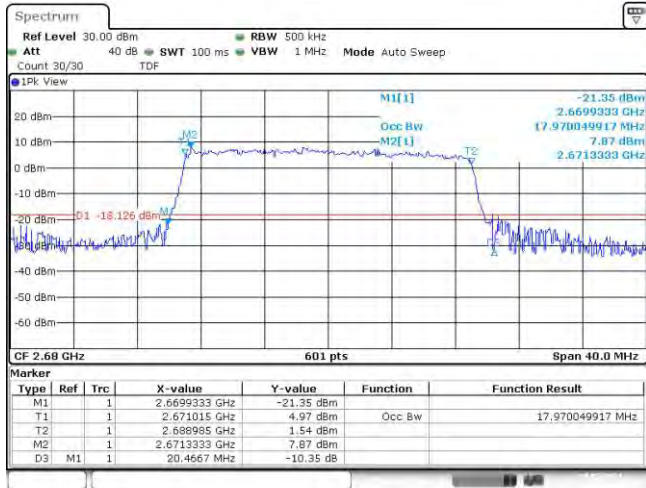

Band41-20MHz-16QAM-39790-100RB#0

Band41-20MHz-16QAM-40690-100RB#0

Band41-20MHz-16QAM-41490-100RB#0

Date: 18.MAY.2021 17:44:48

Appendix C: Band Edge

Test Result

Band	Bandwidth	Modulation	Channel	RB Configuration	Result(dBm)	Verdict
Band4 1	5MHz	QPSK	39675	25RB#0	-43.84,-48.90	PASS
Band4 1	5MHz	QPSK	41565	25RB#0	-35.20,-41.96,-48.86,-48.84	PASS
Band4 1	5MHz	16QAM	39675	25RB#0	-39.88,-50.83	PASS
Band4 1	5MHz	16QAM	41565	25RB#0	-36.28,-42.22,-48.52,-48.76	PASS
Band4 1	10MHz	QPSK	39700	50RB#0	-43.19,-49.40	PASS
Band4 1	10MHz	QPSK	41540	50RB#0	-38.36,-41.71,-44.63,-46.55	PASS
Band4 1	10MHz	16QAM	39700	50RB#0	-44.66,-49.04	PASS
Band4 1	10MHz	16QAM	41540	50RB#0	-39.39,-41.68,-44.54,-46.14	PASS
Band4 1	15MHz	QPSK	39725	75RB#0	-44.71,-46.19	PASS
Band4 1	15MHz	QPSK	41515	75RB#0	-41.08,-41.50,-43.48,-45.54	PASS
Band4 1	15MHz	16QAM	39725	75RB#0	-42.84,-48.53	PASS
Band4 1	15MHz	16QAM	41515	75RB#0	-40.82,-41.92,-43.69,-45.29	PASS
Band4 1	20MHz	QPSK	39750	75RB#0	-40.47,-42.63	PASS
Band4 1	20MHz	QPSK	41490	75RB#0	-40.83,-41.97,-42.70,-43.76	PASS
Band4 1	20MHz	16QAM	39750	75RB#0	-40.84,-42.56	PASS
Band4 1	20MHz	16QAM	41490	75RB#0	-40.91,-41.32,-42.59,-44.21	PASS