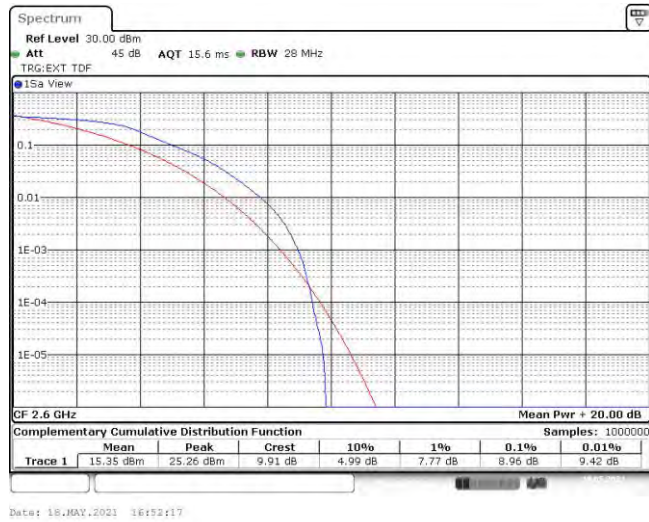

Band41-5MHz-QPSK-40690-25RB#0

Band41-5MHz-QPSK-41565-25RB#0