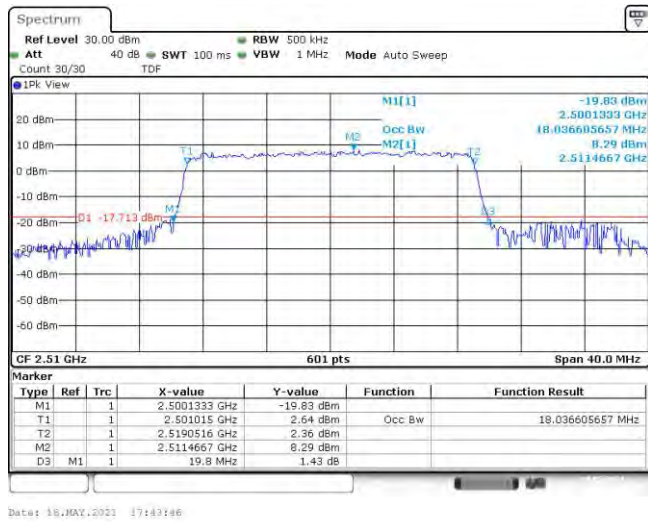

Band41-15MHz-QPSK-41515-75RB#0

Band41-15MHz-16QAM-39725-75RB#0

Band41-15MHz-16QAM-40690-75RB#0

Band41-15MHz-16QAM-41515-75RB#0

Band41-20MHz-QPSK-39790-100RB#0

Band41-20MHz-QPSK-40690-100RB#0

Band41-20MHz-QPSK-41490-100RB#0