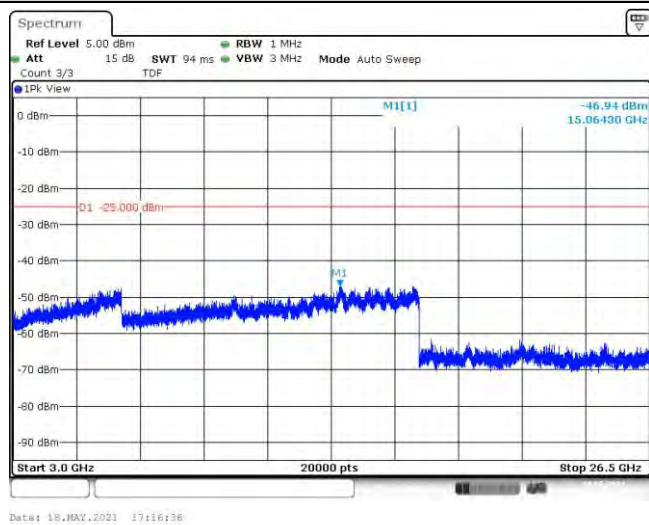

Band41-15MHz-16QAM-39725-75RB#0-Range3:3000~26500MHz