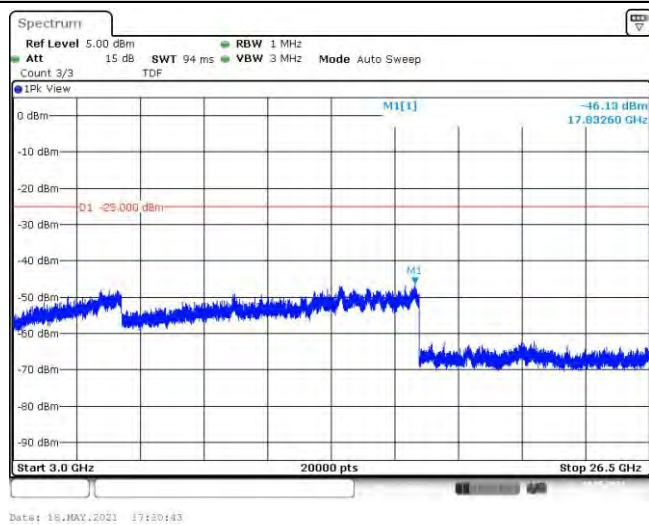

Band41-20MHz-QPSK-39750-100RB#0-Range3:3000~26500MHz