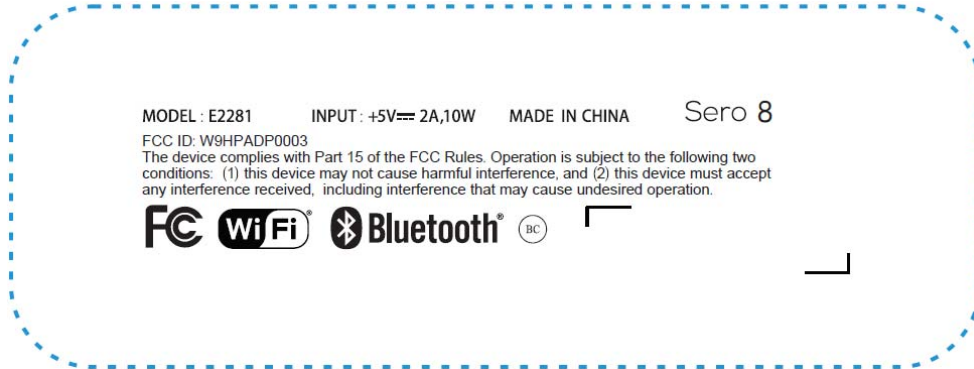

EXHIBIT A - FCC ID LABEL AND LOCATION

FCC ID Label

FCC ID Label Location Information

The label shown shall be permanently affixed at a conspicuous location on the device and be readily visible to the user at the time purchase (Labeling requirements per 2.925)