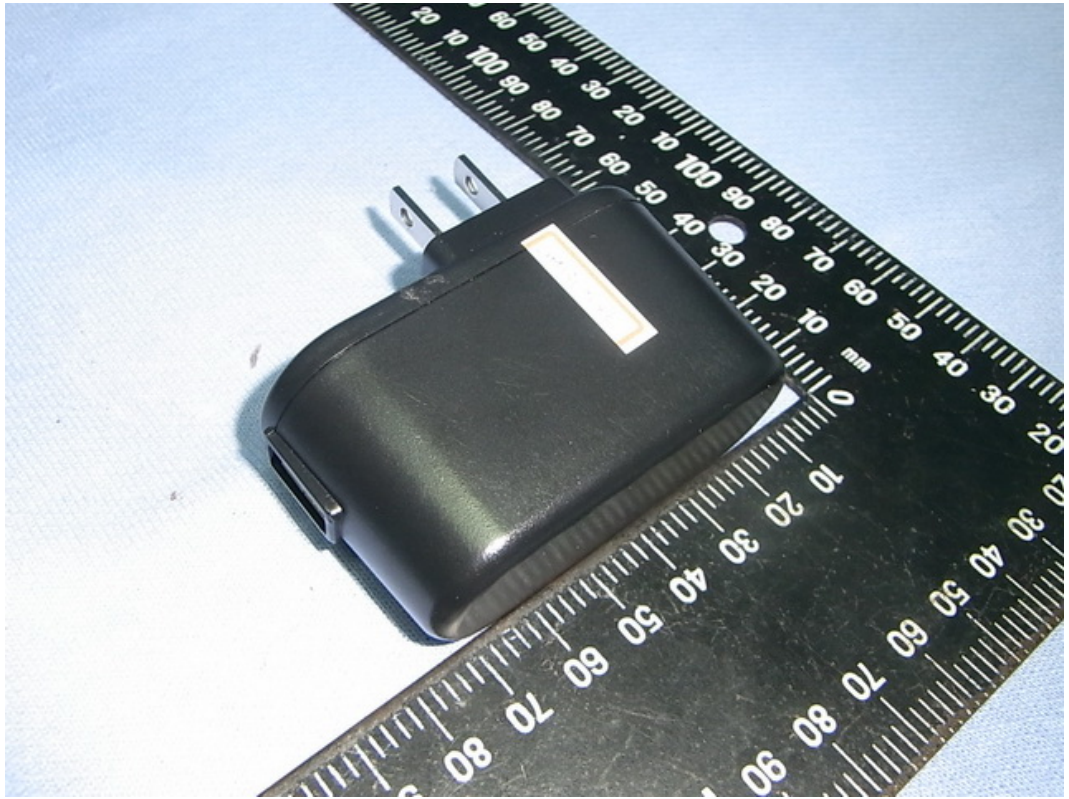

FIGURE 1
SERO 7 PRO (M/N: M470BSA)
GENERAL APPEARANCE (FRONT VIEW)

FIGURE 2
SERO 7 PRO (M/N: M470BSA)
GENERAL APPEARANCE (BACK VIEW)

FIGURE 3
SERO 7 PRO (M/N: M470BSA)
PORTS

FIGURE 13
SERO 7 PRO (M/N: M470BSA)
USB CABLE

FIGURE 14
SERO 7 PRO (M/N: M470BSA)
ADAPTER (GENERAL APPEARANCE)

FIGURE 15
SERO 7 PRO (M/N: M470BSA)
ADAPTER (USB PORT)

FIGURE 16
SERO 7 PRO (M/N: M470BSA)
ADAPTER (GENERAL APPEARANCE – LABEL)