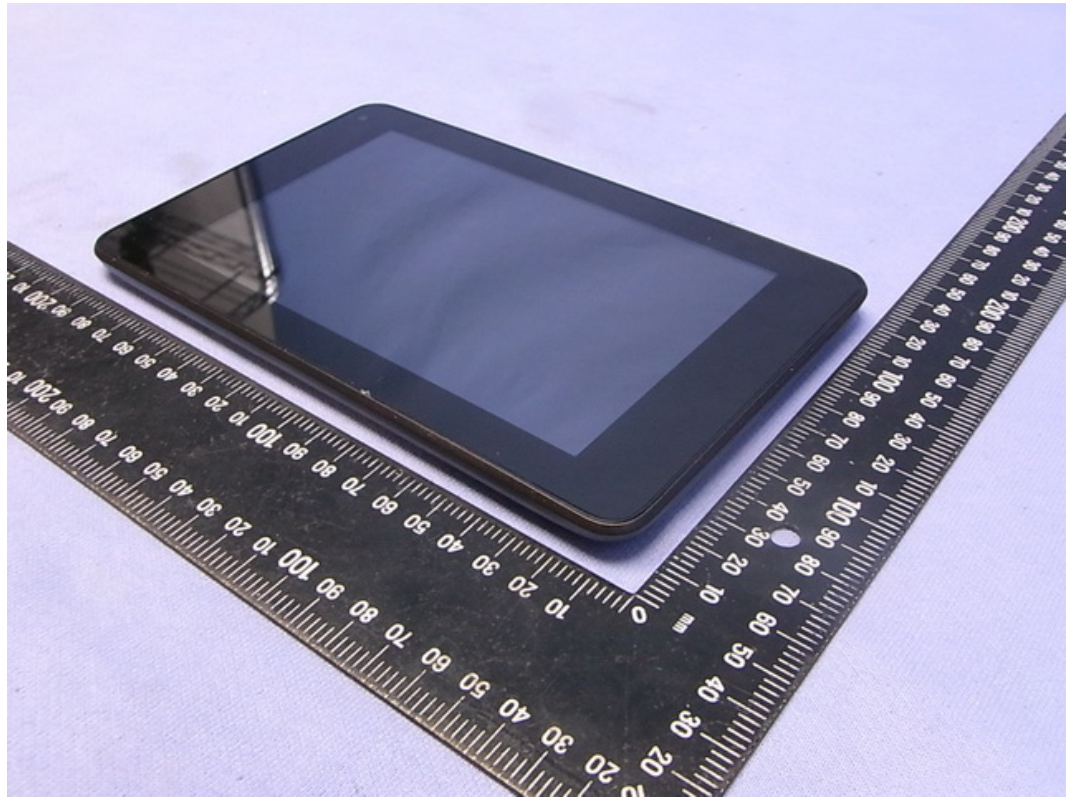

FIGURE 1
SERO 7 PRO (M/N: M470BSA)
GENERAL APPEARANCE (FRONT VIEW)

FIGURE 2
SERO 7 PRO (M/N: M470BSA)
GENERAL APPEARANCE (BACK VIEW)

FIGURE 3
SERO 7 PRO (M/N: M470BSA)
PORTS

FIGURE 13
SERO 7 PRO (M/N: M470BSA)
USB CABLE

FIGURE 14
SERO 7 PRO (M/N: M470BSA)
ADAPTER (GENERAL APPEARANCE)

FIGURE 15
SERO 7 PRO (M/N: M470BSA)
ADAPTER (USB PORT)

FIGURE 16
SERO 7 PRO (M/N: M470BSA)
ADAPTER (GENERAL APPEARANCE – LABEL)