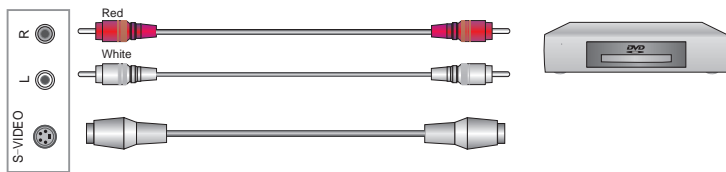

Hisense[®]

USER'S MANUAL

Before using the TV, Please read this manual thoroughly, and retain it for future reference.

Part NO.:

S3126A

Following is the description of these ratings

About TV PG Rating: The TV ratings are divided into two groups: age-based and content-based.