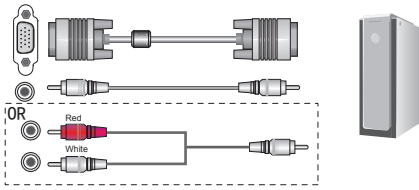

Hisense[®]

USER'S MANUAL

Before using the TV, Please read this manual thoroughly, and retain it for future reference.

Part NO.:

S3126A

Following is the description of these ratings

About TV PG Rating: The TV ratings are divided into two groups: age-based and content-based.

About MPAA Rating:

The Motion Picture Association of America (MPAA) uses a rating system to qualify motion picture content. Television broadcasters employ a rating system to qualify the content of television programs as well. The MPAA and TV ratings work with the V-CHIP feature, which allows you to block out certain programs.