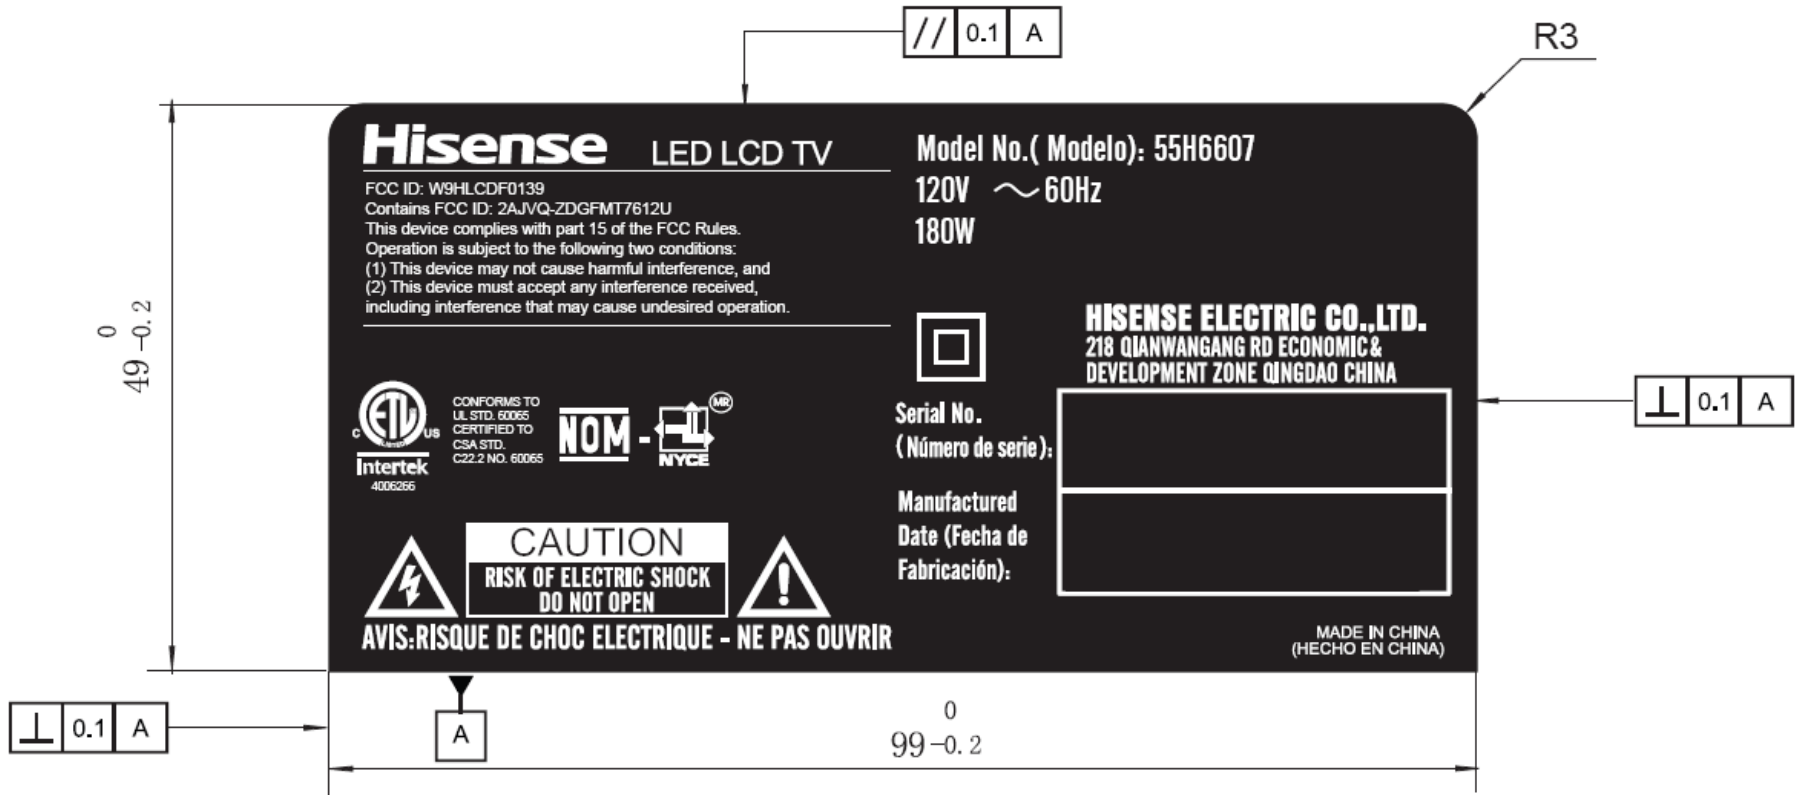

Label Location Information

Refer to the below red arrow:

(For example)

Hisense LED LCD TV

Model No.(Modelo): 55H6607
120V ~ 60Hz
180W

FCC ID: W9HLCDF0139
Contains FCC ID: 2AJVQ-ZDGFMT7612U
This device complies with part 15 of the FCC Rules.
Operation is subject to the following two conditions:
(1) This device may not cause harmful interference, and
(2) This device must accept any interference received,
including interference that may cause undesired operation.

CONFORMS TO
UL STD. 60065
CERTIFIED TO
CSA STD.
C22.2 NO. 60065
Intertek 4006266
NOM - NYCE

HISENSE ELECTRIC CO.,LTD.
218 QIANWANGANG RD ECONOMIC &
DEVELOPMENT ZONE QINGDAO CHINA

Serial No.
(Número de serie):