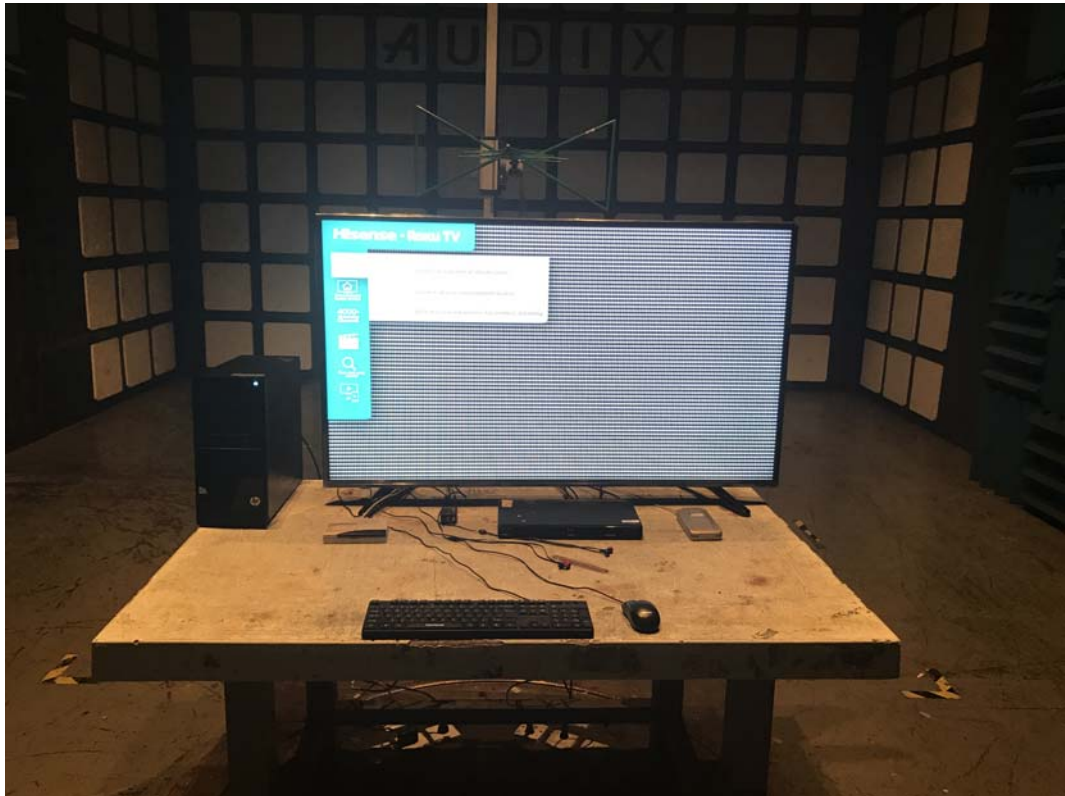

Test Set-Up Photos

1. Conducted Emission Test

FRONT VIEW

Side View

2. Radiated Electromagnetic Emission Test

FRONT VIEW OF RADIATED EMISSION TEST (BELOW 1GHZ)

BACK VIEW OF RADIATED EMISSION TEST (BELOW 1GHZ)

FRONT VIEW OF RADIATED EMISSION TEST (ABOVE 1GHZ)

BACK VIEW OF RADIATED EMISSION TEST (ABOVE 1GHZ)

*SETUP WITH MAXIMUM DETECTED EMISSION AT HORIZONTAL POLARIZATION
(TEST MODE: HDMI1 1920*1080@60Hz & 1kHz PLAYING)*