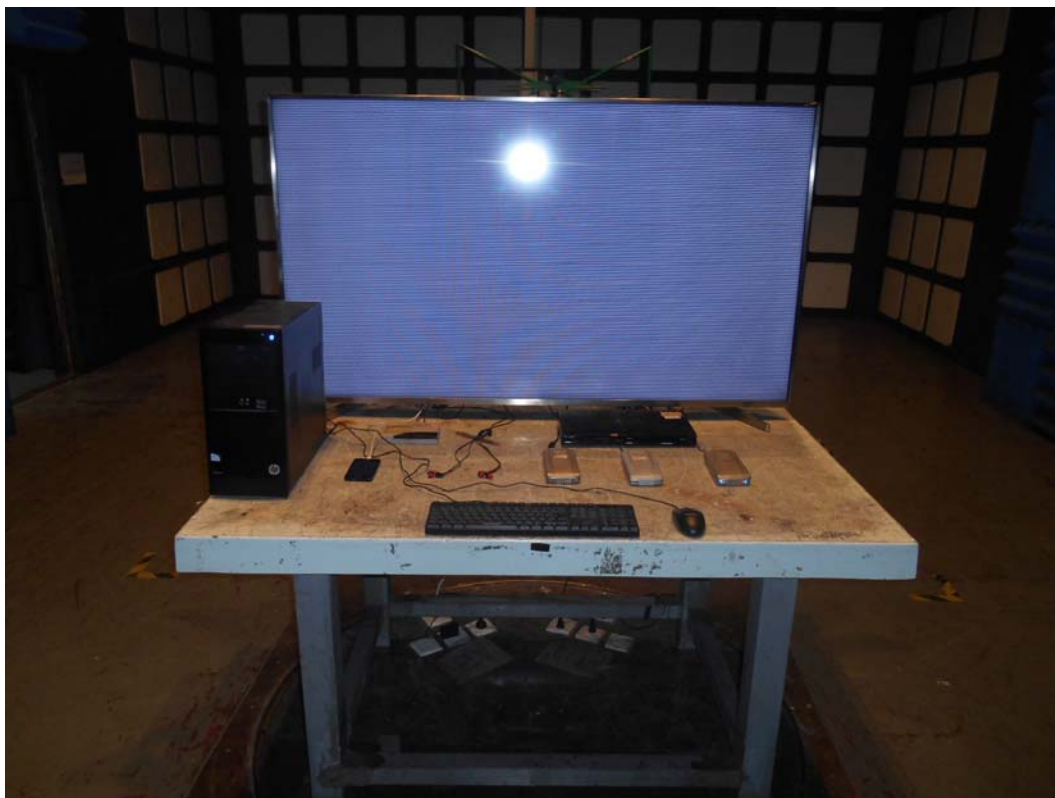

Test Set-Up Photos

1. Conducted Emission Test

FRONT VIEW

SIDE VIEW

2. Radiated Emission Test

FRONT VIEW OF RADIATED EMISSION TEST (BELOW 1GHz)

BACK VIEW OF RADIATED EMISSION TEST (BELOW 1GHz)

FRONT VIEW OF RADIATED EMISSION TEST (ABOVE 1GHZ)

BACK VIEW OF RADIATED EMISSION TEST (ABOVE 1GHZ)

*SETUP WITH MAXIMUM DETECTED EMISSION AT HORIZONTAL POLARIZATION
(TEST MODE: HDMI 3840*2160@60HZ & 1KHZ PLAYING)*

*SETUP WITH MAXIMUM DETECTED EMISSION AT VERTICAL POLARIZATION
(TEST MODE: HDMI 3840*2160@60HZ & 1KHZ PLAYING)*