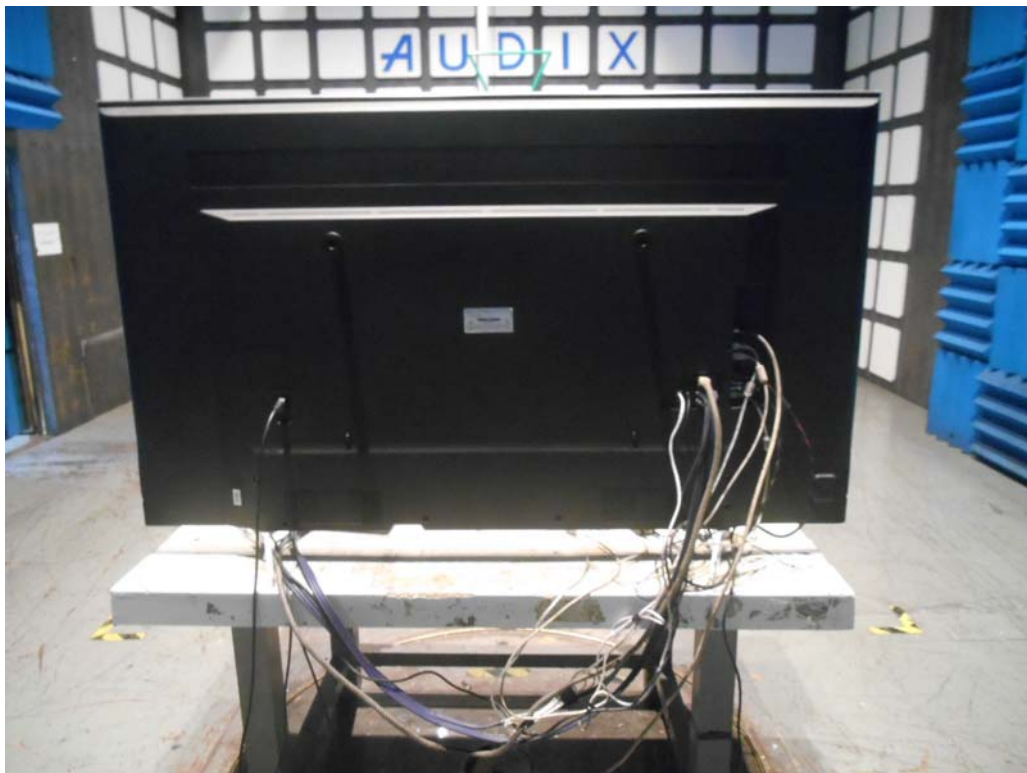

Test Set-Up Photos

1. Conducted Emission Test

FRONT VIEW

SIDE VIEW

2. Radiated Electromagnetic Emission Test

FRONT VIEW OF RADIATED EMISSION TEST (BELOW 1GHZ)

BACK VIEW OF RADIATED EMISSION TEST (BELOW 1GHZ)

FRONT VIEW OF RADIATED EMISSION TEST (ABOVE 1GHz)

BACK VIEW OF RADIATED EMISSION TEST (ABOVE 1GHz)

*SETUP WITH MAXIMUM DETECTED EMISSION AT HORIZONTAL POLARIZATION
(TEST MODE: HDMI 3840*2160@60HZ & 1KHZ PLAYING)*