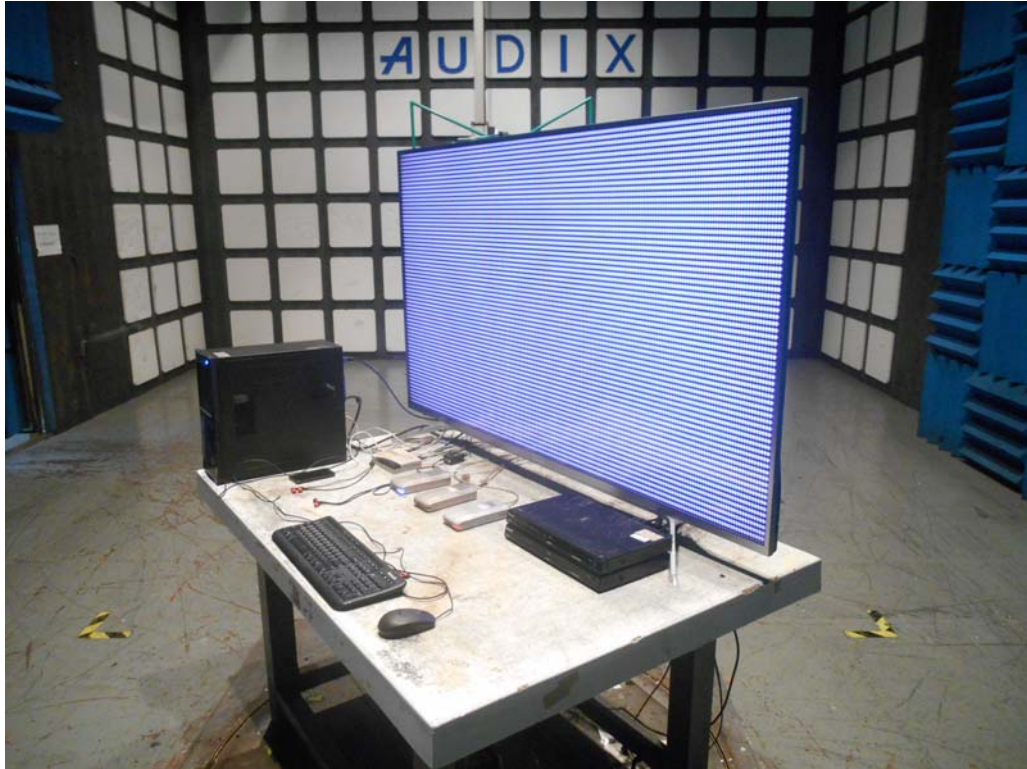

Test Set-Up Photos

1. Conducted Emission Test

FRONT VIEW

SIDE VIEW

2. Radiated Electromagnetic Emission Test

FRONT VIEW OF RADIATED EMISSION TEST (BELOW 1GHZ)

BACK VIEW OF RADIATED EMISSION TEST (BELOW 1GHZ)

FRONT VIEW OF RADIATED EMISSION TEST (ABOVE 1GHz)

BACK VIEW OF RADIATED EMISSION TEST (ABOVE 1GHz)

*SETUP WITH MAXIMUM DETECTED EMISSION AT HORIZONTAL POLARIZATION
(TEST MODE: HDMI 3840*2160@60HZ & 1KHZ PLAYING)*