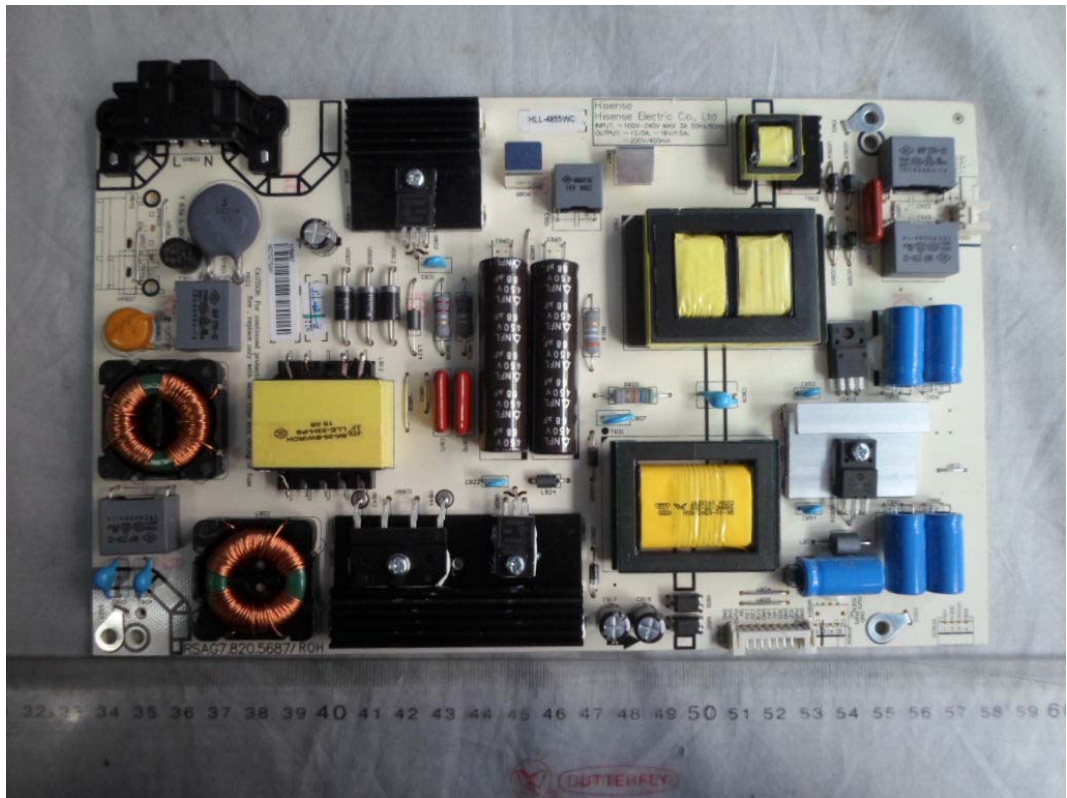

FIGURE 20
LED LCD TV (M/N: LTDN50K2203WUS)
CHIP AND CRYSTAL ON RF BOARD

FIGURE 21
LED LCD TV (M/N: LTDN50K2203WUS)
SIGNAL BOARD #1 (COMPONENT SIDE)

FIGURE 22
LED LCD TV (M/N: LTDN50K2203WUS)
SIGNAL BOARD #2 (COMPONENT SIDE)

FIGURE 23
LED LCD TV (M/N: LTDN50K2203WUS)
SIGNAL BOARD #1 (SOLDERED SIDE)

FIGURE 24
LED LCD TV (M/N: LTDN50K2203WUS)
SIGNAL BOARD #2 (SOLDERED SIDE)

FIGURE 25
LED LCD TV (M/N: LTDN50K2203WUS)
POWER BOARD (COMPONENT SIDE)

FIGURE 26
LED LCD TV (M/N: LTDN50K2203WUS)
POWER BOARD (SOLDERED SIDE)

FIGURE 27
LED LCD TV (M/N: LTDN50K2203WUS)
DEBUG #1

FIGURE 28
LED LCD TV (M/N: LTDN50K2203WUS)
DEBUG #2

FIGURE 29
LED LCD TV (M/N: LTDN50K2203WUS)
DEBUG #3