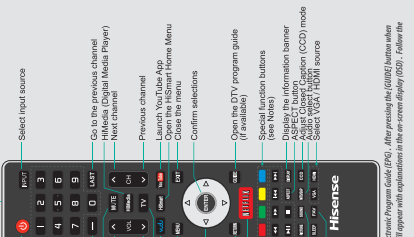

4 REMOTE CONTROL