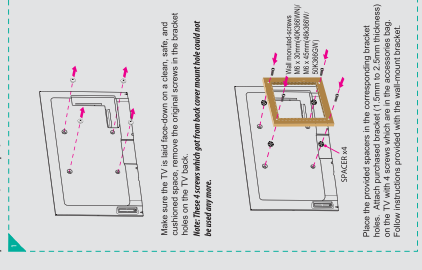

K366 Series QUICK SETUP GUIDE

1 ACCESSORIES LIST

- User Manual
- Quick-Setup Guide
- Remote Control
- Battery x 2
- Spacer for 40K366WH
- Screw (M5 x 12mm) x 4
- Screw (M6 x 12mm) x 6
- Screw (S7.5 x 14mm) x 2
- Wall-mounted screw (M6 x 30mm) x 4
- Spacer for 40K366WH or 50K366WH
- Screw (M5 x 12mm) x 4
- Screw (M6 x 12mm) x 6
- Screw (S7.5 x 14mm) x 2
- Wall-mounted screw (M6 x 45mm) x 4

2 INSTALLING THE STAND

1. **40K366WH**
   1. Secure the stand column to the base plate with the 4 screws (M4 x 12) provided.
   2. Secure the stand cover to the stand column vertically with the 2 screws (M4 x 12) provided.
   3. Secure the stand to the TV with the 4 screws (M5 x 12) provided.
2. **40K366WH or 50K366GW**
   1. Secure the stand column to the base plate with the 4 screws (M4 x 12) provided.
   2. Secure the stand cover to the stand column horizontally with the 2 screws (S7.5 x 14) provided.
   3. Secure the stand to the TV with the 4 screws (M5 x 12) provided.

3 INSTALLING A WALL-MOUNT BRACKET