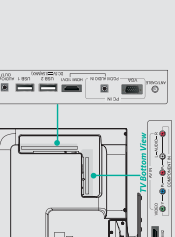

5 MAKING CONNECTIONS