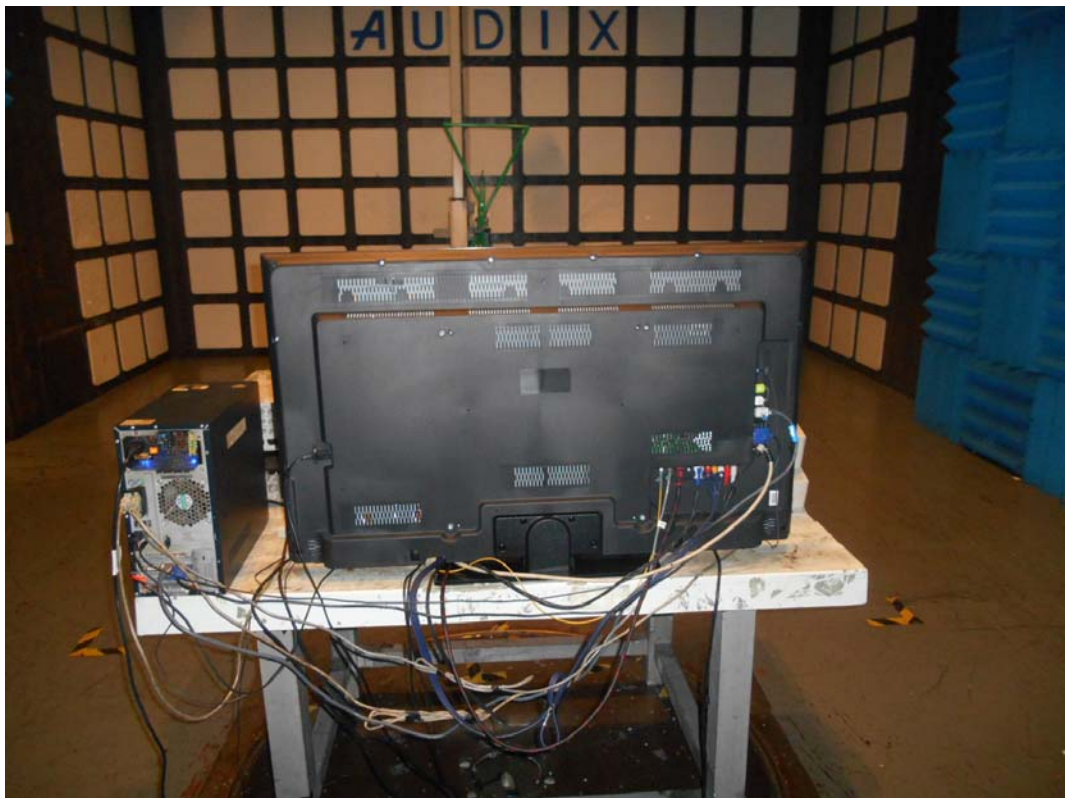

Test Set-Up Photos

1. Conducted Emission Test

FRONT VIEW

BACK VIEW

2. Radiated Electromagnetic Emission Test

FRONT VIEW OF RADIATED EMISSION TEST

BACK VIEW OF RADIATED EMISSION TEST

*SETUP WITH MAXIMUM DETECTED EMISSION AT HORIZONTAL POLARIZATION
(TEST MODE: D-SUB 1024*768@60Hz & 1 kHz PLAYING)*

*SETUP WITH MAXIMUM DETECTED EMISSION AT VERTICAL POLARIZATION
(TEST MODE: D-SUB 1024*768@60Hz & 1 kHz PLAYING)*