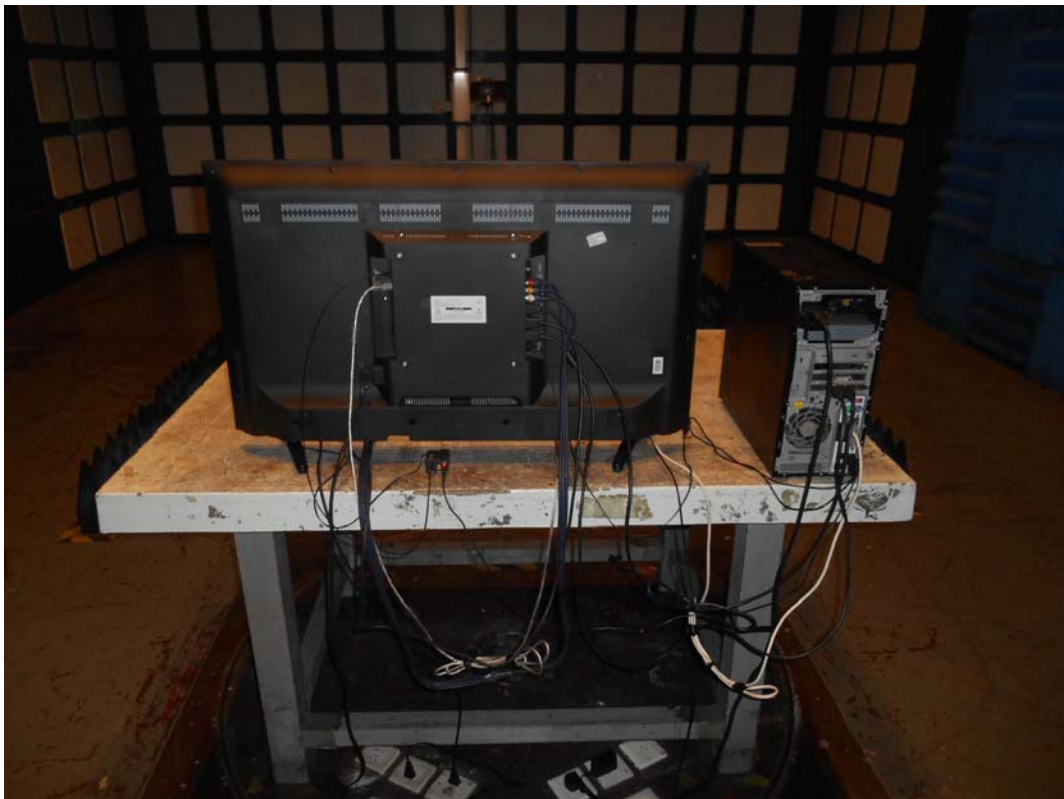

Test Set-Up Photos

1. Conducted Emission Test

FRONT VIEW

SIDE VIEW

2. Radiated Emission Test

FRONT VIEW OF RADIATED EMISSION TEST (BELOW 1GHZ)

BACK VIEW OF RADIATED EMISSION TEST (BELOW 1GHZ)

FRONT VIEW OF RADIATED EMISSION TEST (ABOVE 1GHZ)

BACK VIEW OF RADIATED EMISSION TEST (ABOVE 1GHZ)

*SETUP WITH MAXIMUM DETECTED EMISSION AT HORIZONTAL POLARIZATION
(TEST MODE: HDMI 1920*1080@60Hz & 1KHz PLAYING)*

*SETUP WITH MAXIMUM DETECTED EMISSION AT VERTICAL POLARIZATION
(TEST MODE: HDMI 1920*1080@60Hz & 1KHz PLAYING)*