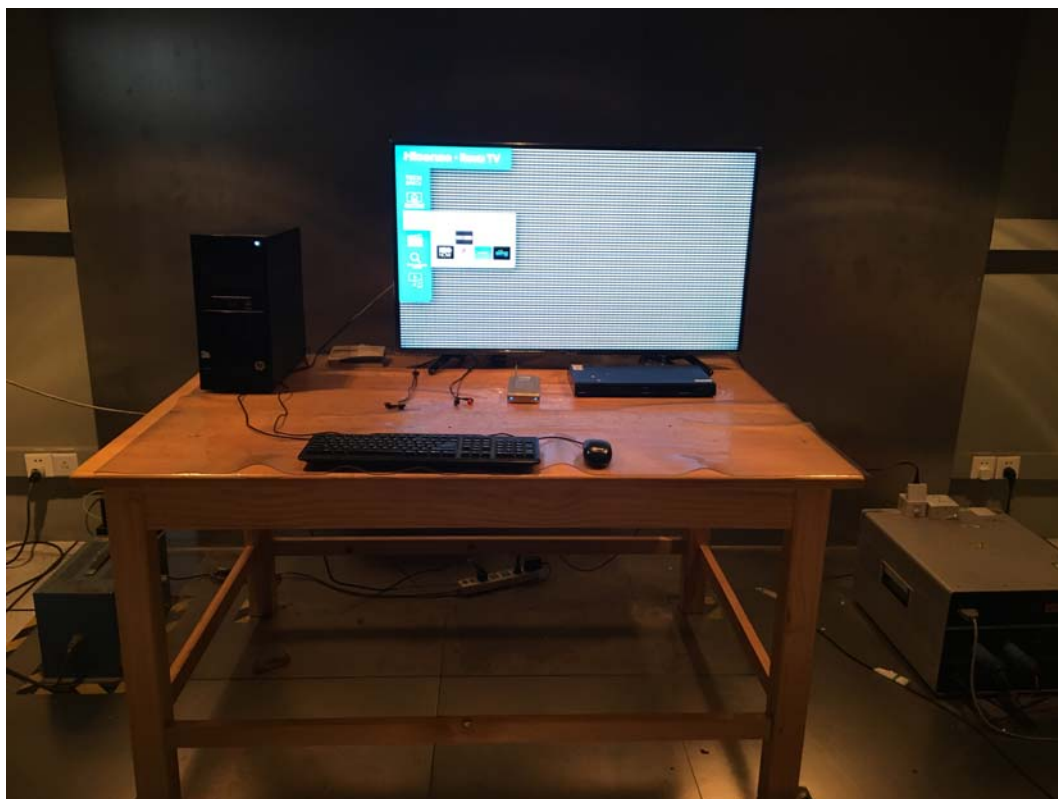

Test Set-Up Photos

1. Conducted Emission Test

FRONT VIEW

SIDE VIEW

2. Radiated Emission Test

FRONT VIEW OF RADIATED EMISSION TEST (BELOW 1GHZ)

BACK VIEW OF RADIATED EMISSION TEST (BELOW 1GHZ)

FRONT VIEW OF RADIATED EMISSION TEST (ABOVE 1GHZ)

BACK VIEW OF RADIATED EMISSION TEST (ABOVE 1GHZ)

*SETUP WITH MAXIMUM DETECTED EMISSION AT HORIZONTAL POLARIZATION
(TEST MODE: HDMI 1920*1080@60Hz & 1KHz PLAYING)*

*SETUP WITH MAXIMUM DETECTED EMISSION AT VERTICAL POLARIZATION
(TEST MODE: HDMI 1920*1080@60Hz & 1KHz PLAYING)*