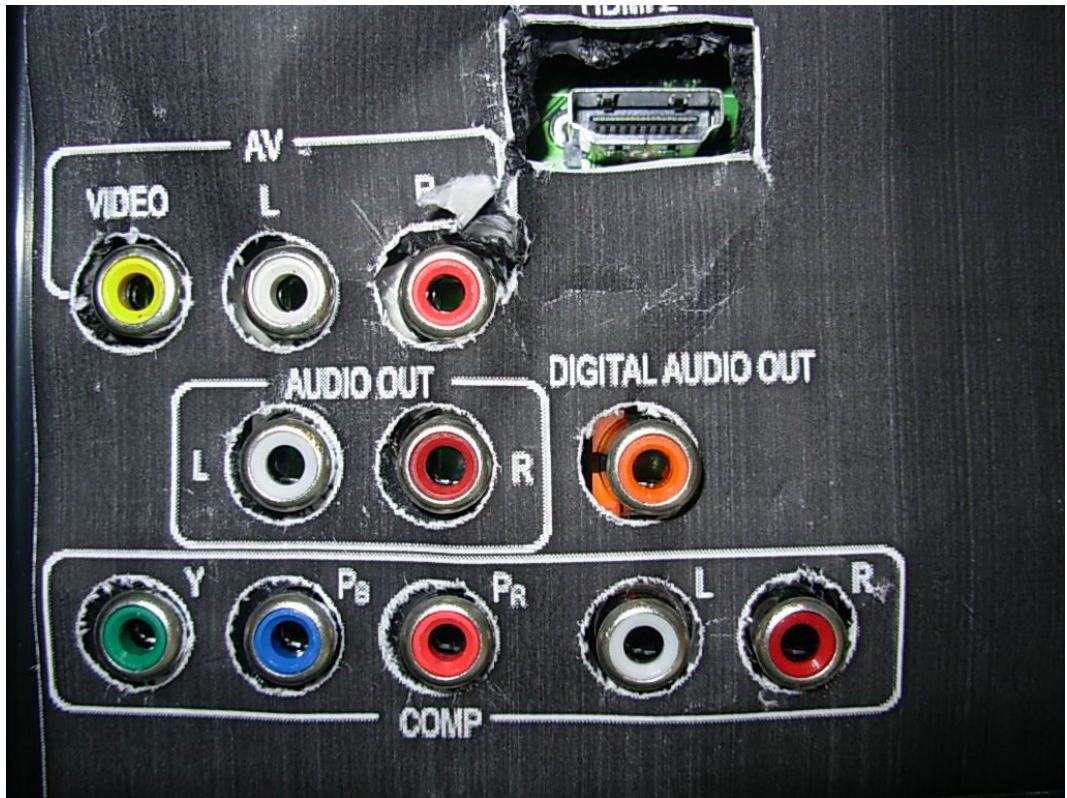

FIGURE 1
LCD TV (M/N: LCD42V68PCA)
GENERAL APPEARANCE (FRONT VIEW)

FIGURE 2
LCD TV (M/N: LCD42V68PCA)
GENERAL APPEARANCE (BACK VIEW)

FIGURE 3
LCD TV (M/N: LCD42V68PCA)
SIGNAL PORTS #1

FIGURE 4
LCD TV (M/N: LCD42V68PCA)
SIGNAL PORTS #2

FIGURE 5
LCD TV (M/N: LCD42V68PCA)
POWER PORT