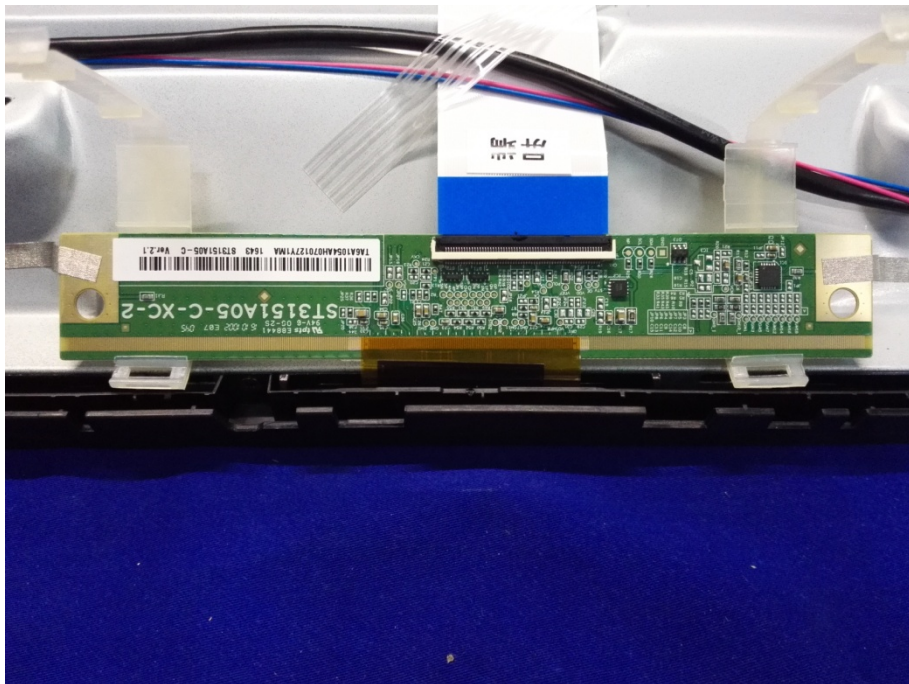

Internal Photo

WiFi Module