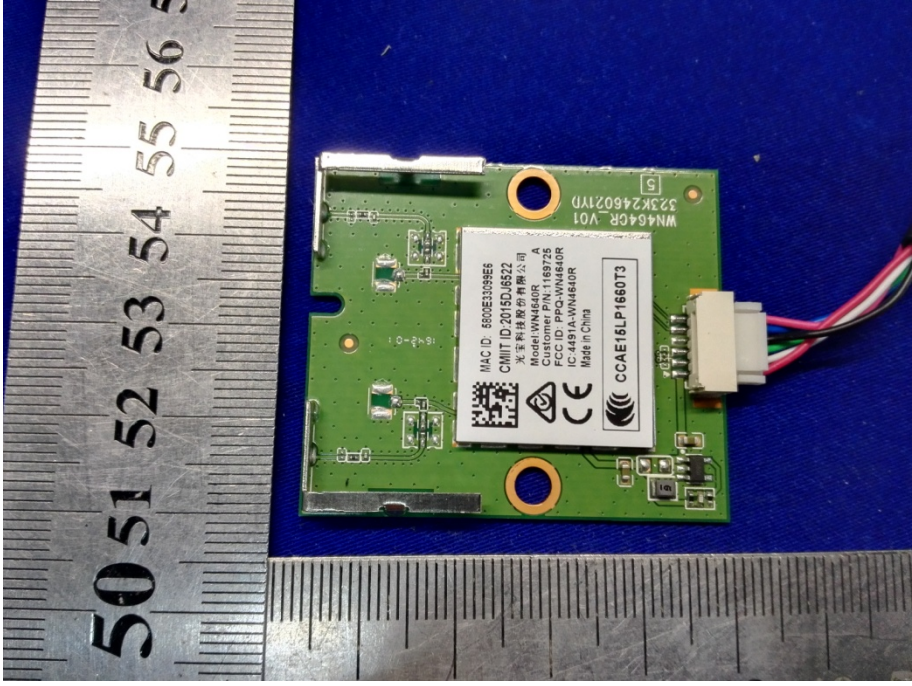

Internal Photo

WiFi Module