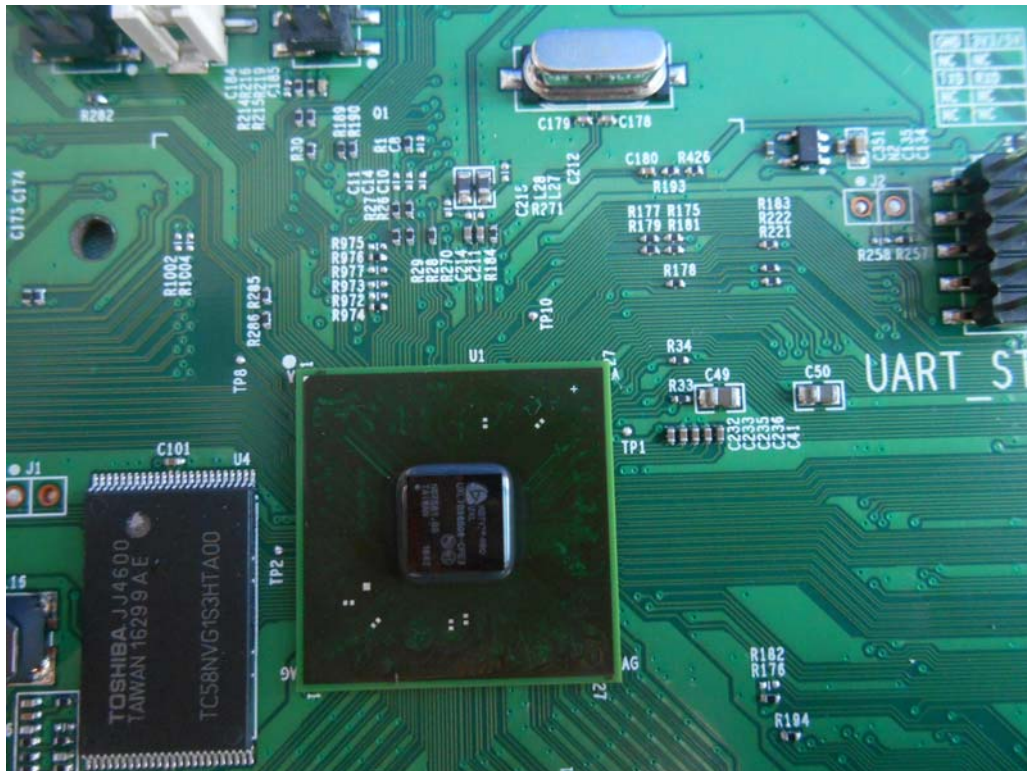

*FIGURE 1*  
*LED LCD TV (M/N: 32H4D)*  
*COVER REMOVED*

FIGURE 2  
LED LCD TV (M/N: 32H4D)  
PANEL LABEL

FIGURE 5  
LED LCD TV (M/N: 32H4D)  
CHIP & CRYSTAL ON MAIN BOARD

FIGURE 6  
LED LCD TV (M/N: 32H4D)  
TUNER

*FIGURE 7*  
*LED LCD TV (M/N: 32H4D)*  
*TUNER BOARD (COMPONENT SIDE)*

*FIGURE 8*  
*LED LCD TV (M/N: 32H4D)*  
*TUNER BOARD (SOLDERED SIDE)*