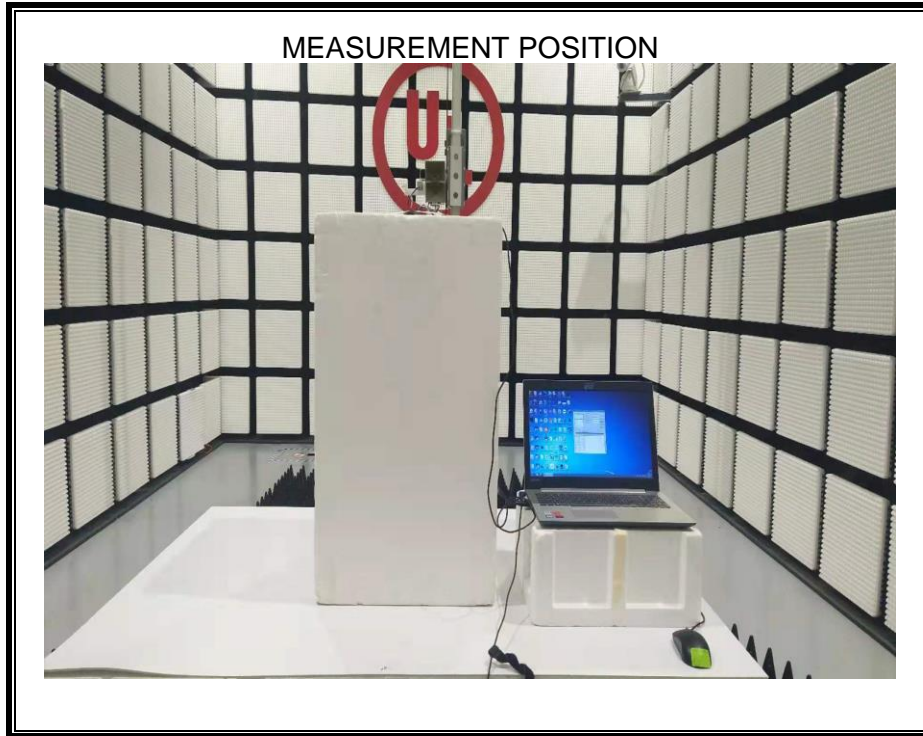

Appendix II

Setup Photographs

RADIATED RF MEASUREMENT SETUP (ABOVE 1 GHz)

MEASUREMENT POSITION (Y axis)

MEASUREMENT POSITION (Z axis)

RADIATED RF MEASUREMENT SETUP (30MHz~1GHz)

RADIATED RF MEASUREMENT SETUP (Below 30MHz)