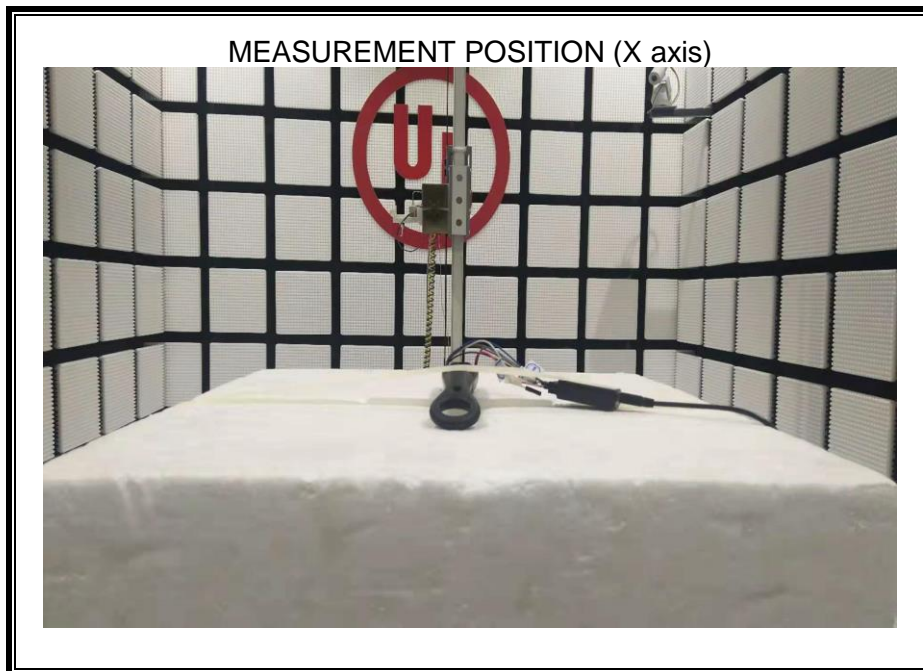

Appendix II

Setup Photographs

RADIATED RF MEASUREMENT SETUP (ABOVE 1 GHz)

MEASUREMENT POSITION (Y axis)

MEASUREMENT POSITION (Z axis)

RADIATED RF MEASUREMENT SETUP (30MHz~1GHz)

RADIATED RF MEASUREMENT SETUP (Below 30MHz)