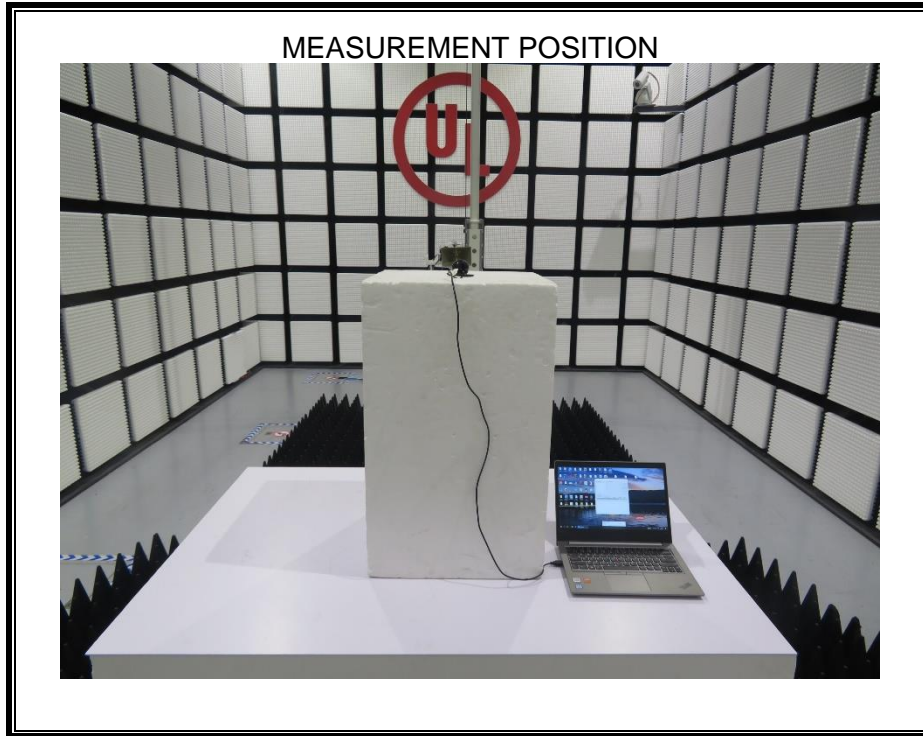

# **Setup Photographs**

RADIATED RF MEASUREMENT SETUP (ABOVE 1 GHz)

MEASUREMENT POSITION (Y axis)

MEASUREMENT POSITION (Z axis)

RADIATED RF MEASUREMENT SETUP (30MHz~1GHz)

RADIATED RF MEASUREMENT SETUP (Below 30MHz)

## POWERLINE CONDUCTED EMISSIONS MEASUREMENT SETUP