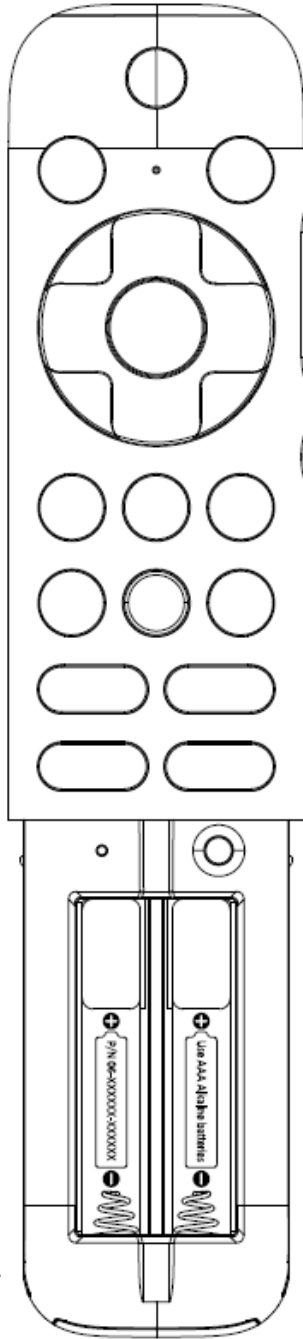

PANTONE BLACK C +  
PANTONE Gray 5C

Model: RC580 Pro  
FCC ID: W8URC684  
IC ID: 25533-RC684  
Made in China

19.5mm  
9.2mm  
Model: RC580 Pro  
FCC ID: W8URC684  
IC ID: 25533-RC684  
Made in China

PANTONE BLACK C +  
PANTONE Gray 5C

PANTONE Gray 5C

19.5mm  
Model: RC684  
FCC ID: W8URC684  
IC ID: 25533-RC684  
Made in China  
9.27mm