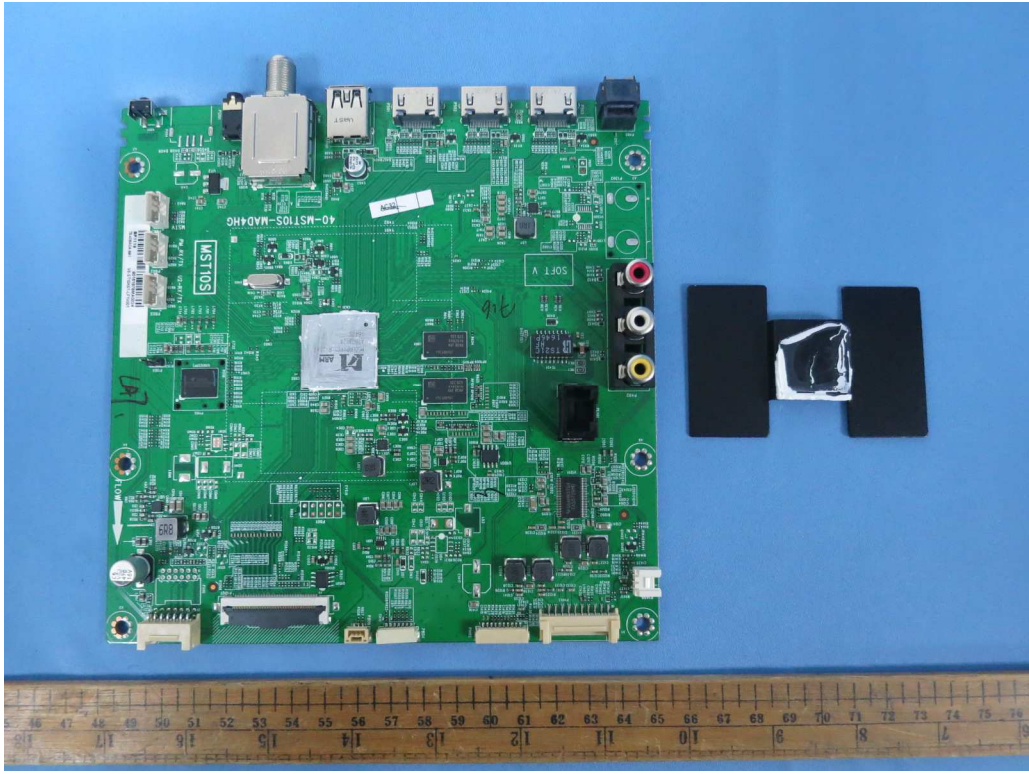

Internal photos

KLS
42-WDF413-XX6G
8Ω 10W
16J2

KLS
42-WDF413-XX6G
8Ω 10W
16J2