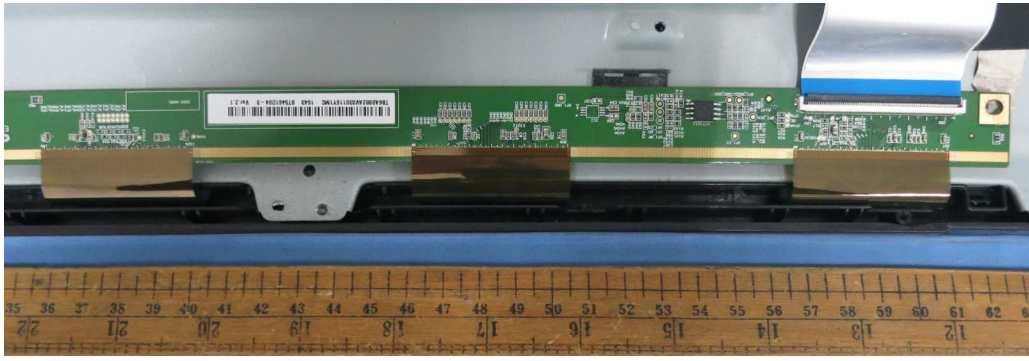

Internal photos

KLS
42-WDF413-XX6G
8Ω 10W
16J2

KLS
42-WDF413-XX6G
8Ω 10W
16J2