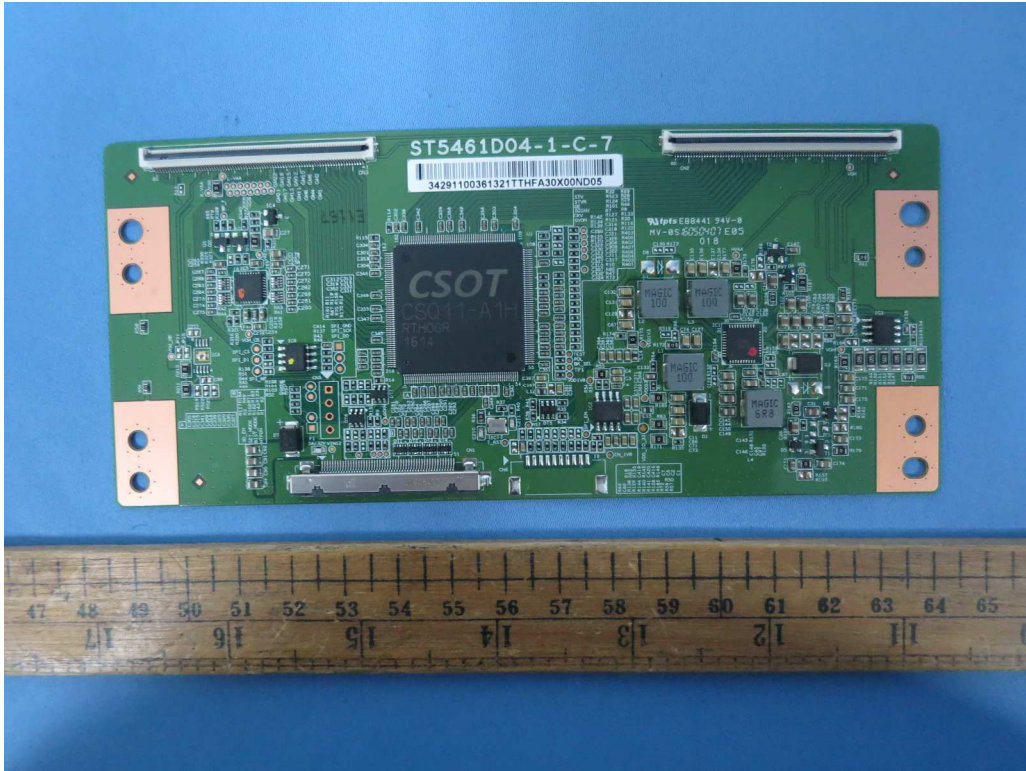

Internal photos

KLS
42-WDF413-XX6G
8Ω 10W
16J2

KLS
42-WDF413-XX6G
8Ω 10W
16J2