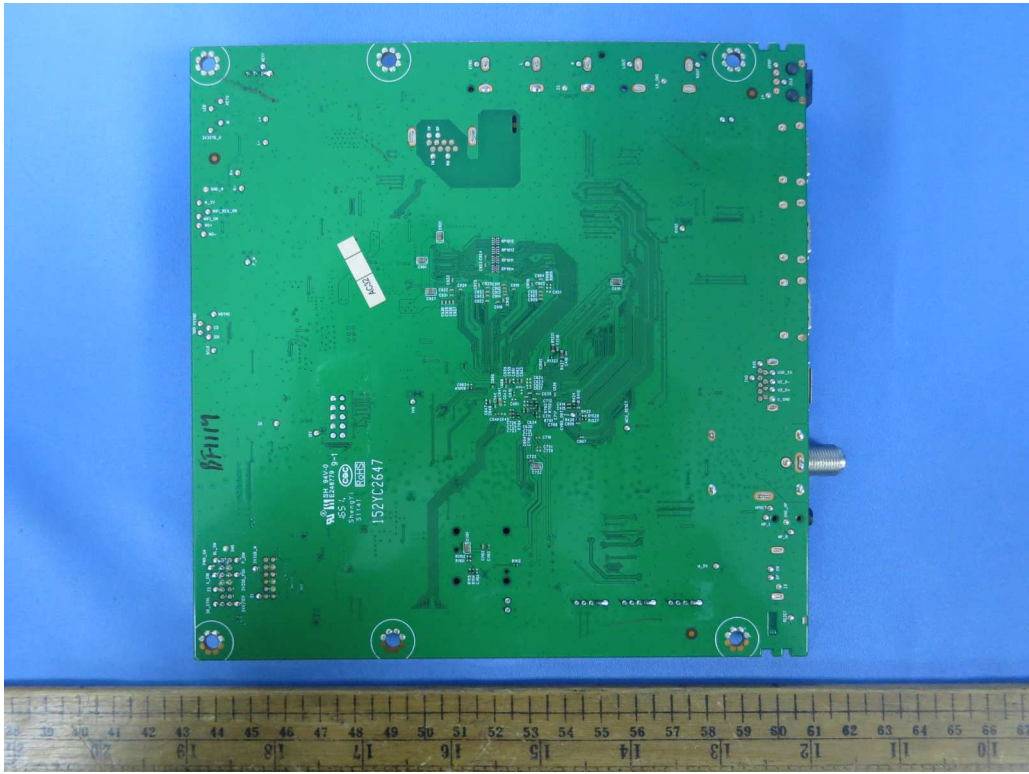

Internal photos

KLS
42-WDF413-XX6G
8Ω 10W
16J2

KLS
42-WDF413-XX6G
8Ω 10W
16J2