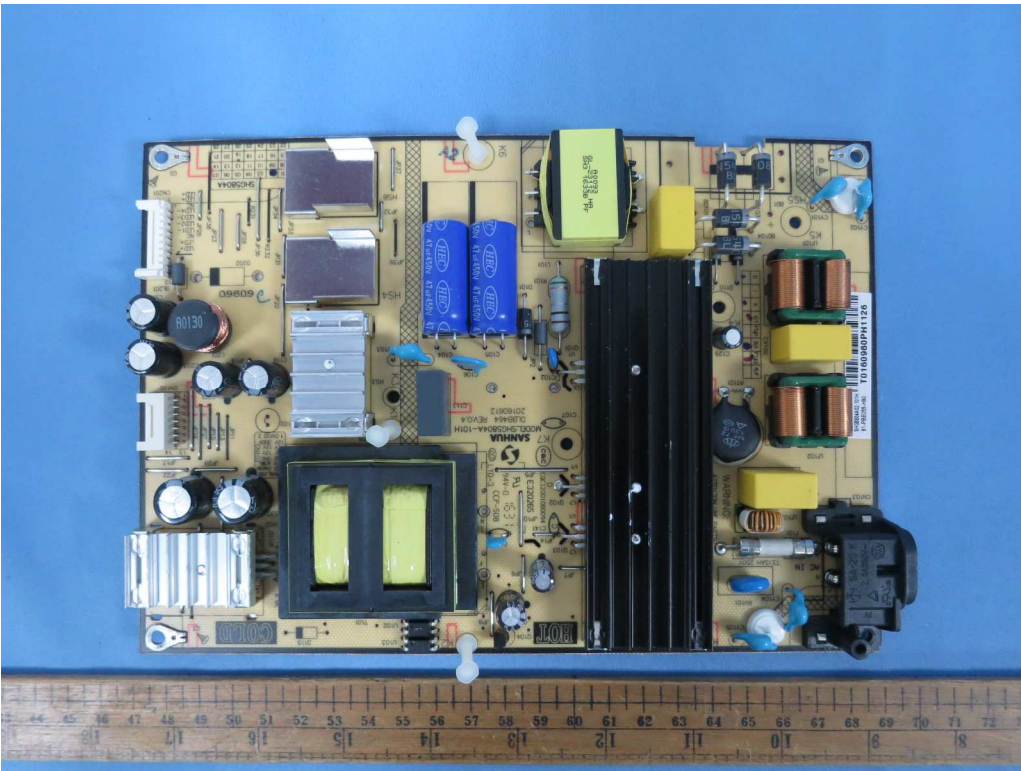

Internal photos

KLS
42-WDF413-XX6G
8Ω 10W
16J2

KLS
42-WDF413-XX6G
8Ω 10W
16J2