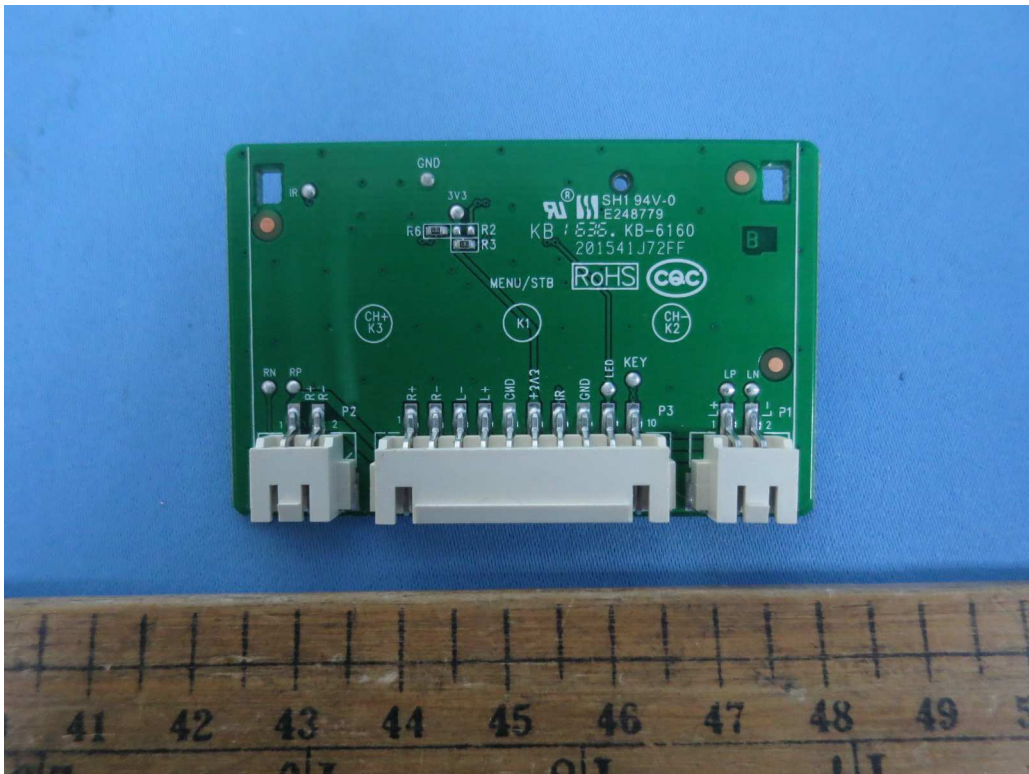

Internal photos

KLS
42-WDF413-XX6G
8Ω 10W
16J2

KLS
42-WDF413-XX6G
8Ω 10W
16J2