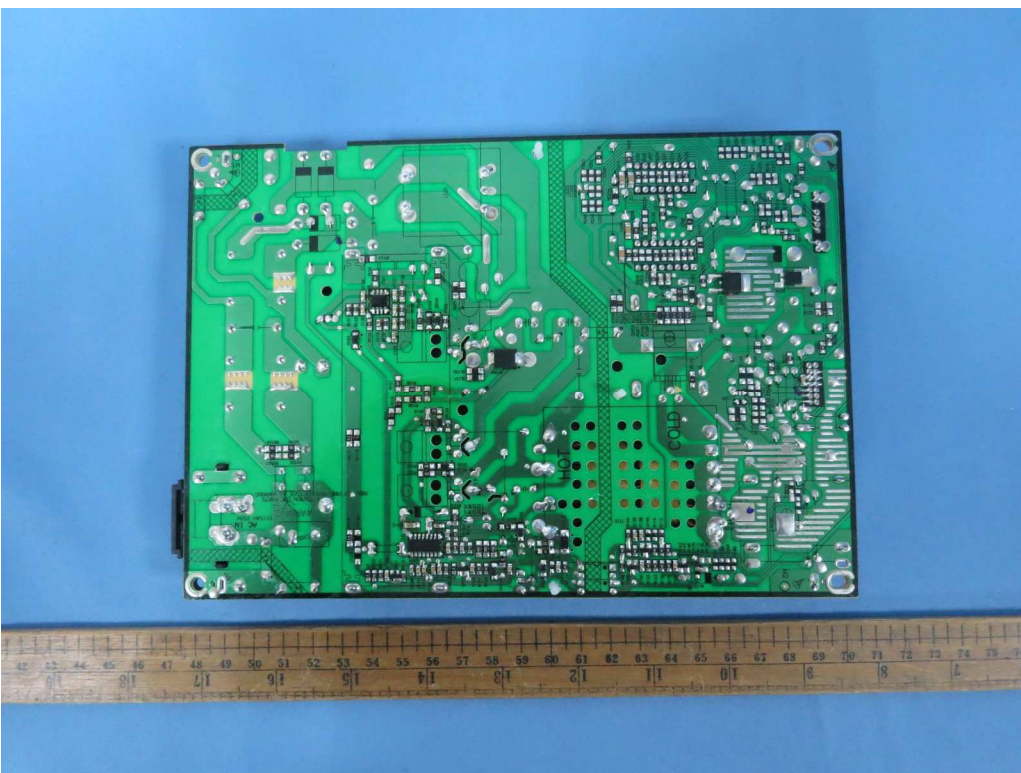

Internal photos

KLS
42-WDF413-XX6G
8Ω 10W
16J2

KLS
42-WDF413-XX6G
8Ω 10W
16J2