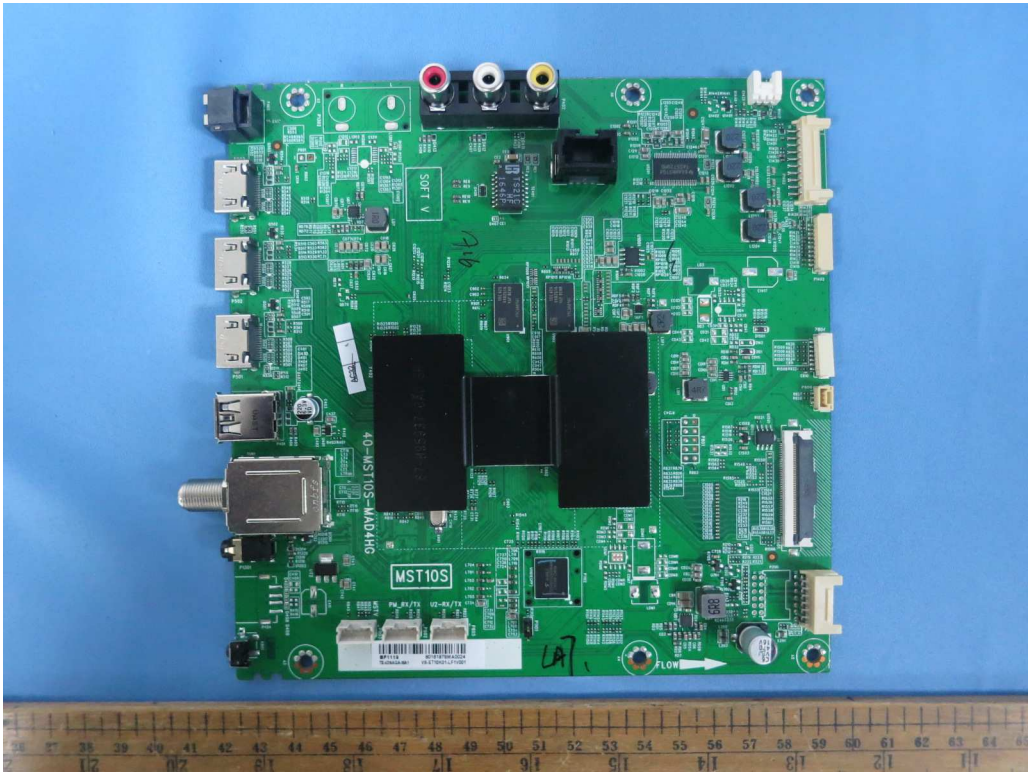

Internal photos

KLS
42-WDF413-XX6G
8Ω 10W
16J2

KLS
42-WDF413-XX6G
8Ω 10W
16J2