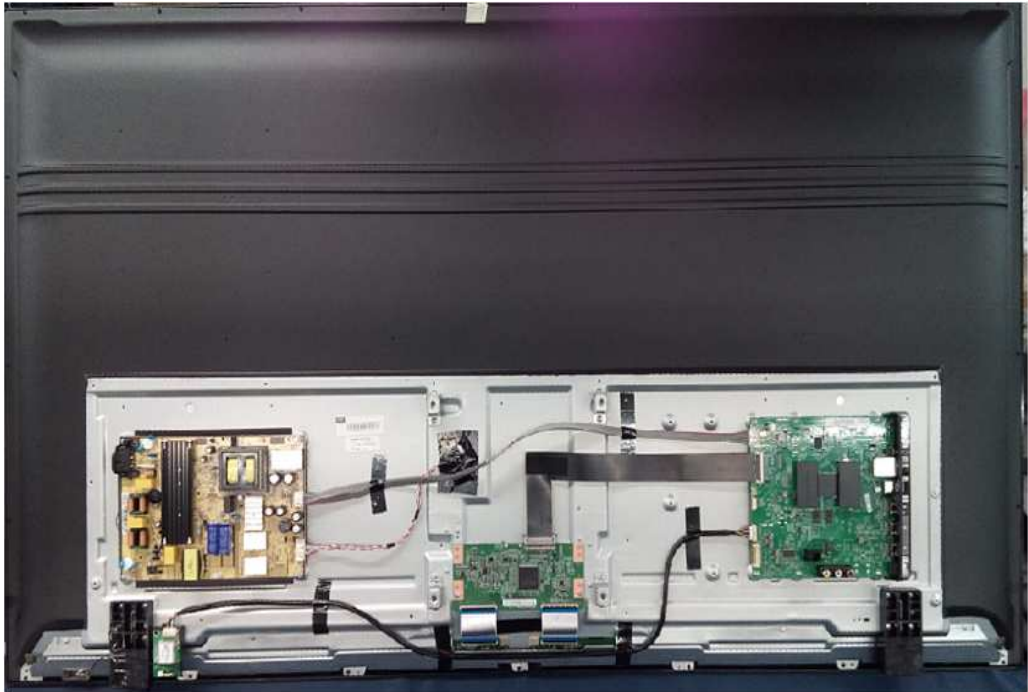

Internal photos

KLS
42-WDF413-XX6G
8Ω 10W
16J2

KLS
42-WDF413-XX6G
8Ω 10W
16J2