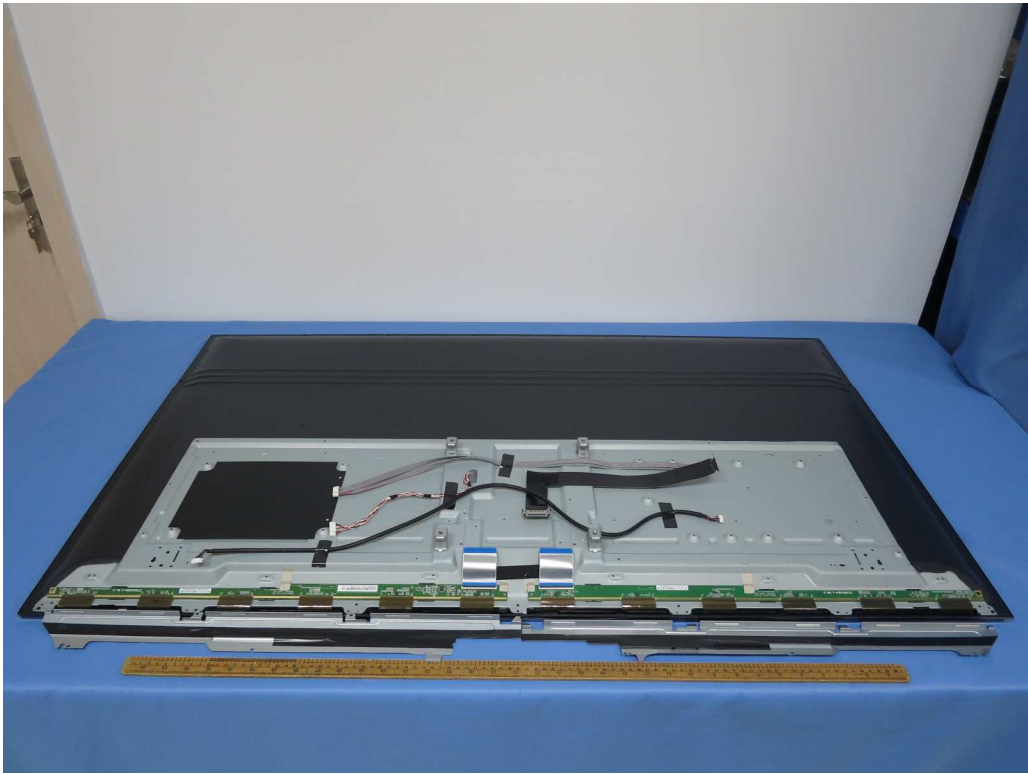

Internal photos

KLS
42-WDF413-XX6G
8Ω 10W
16J2

KLS
42-WDF413-XX6G
8Ω 10W
16J2