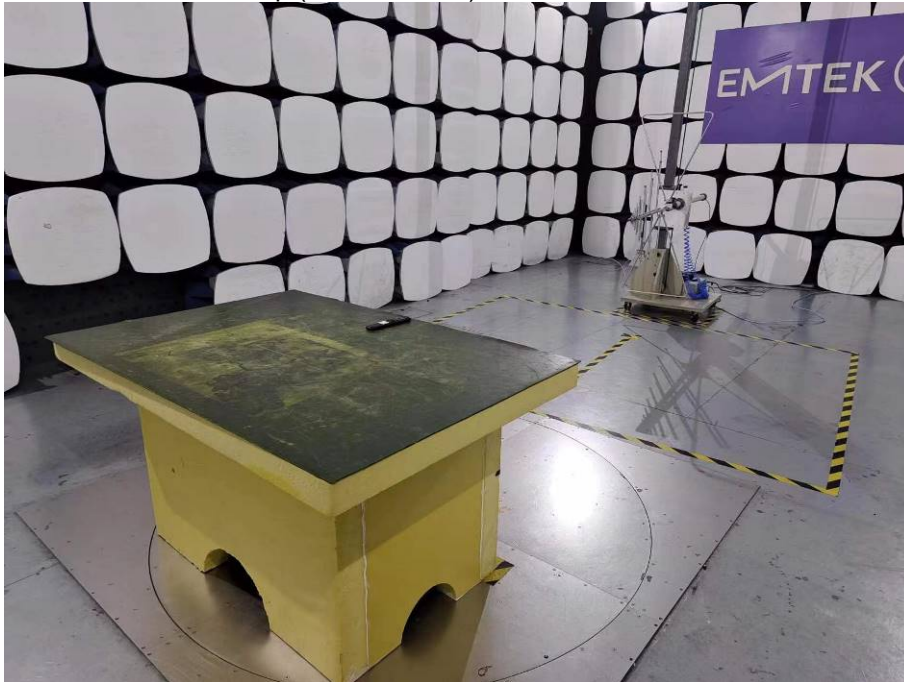

TEST SETUP PHOTOS

1.1. Photos of Radiation Emission Measurement

Spurious Emission Test Setup (30MHz-1GHz)

Spurious Emission Test Setup (Above 1GHz)

----- The End -----