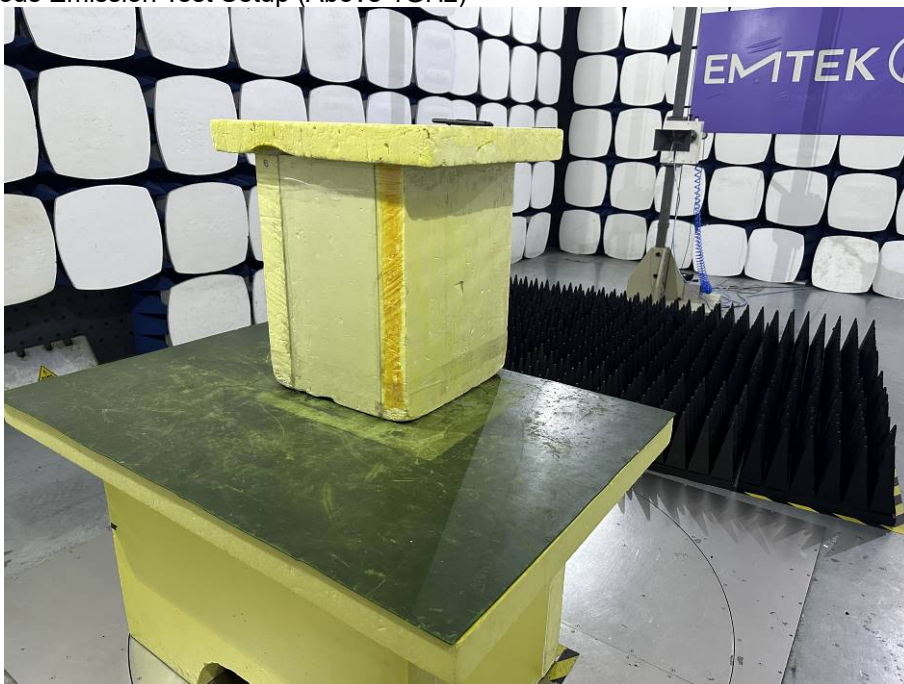

TEST SETUP PHOTOS

1.1. Photos of Radiation Emission Measurement

Spurious Emission Test Setup (30MHz-1GHz)

Spurious Emission Test Setup (Above 1GHz)

----- The End -----