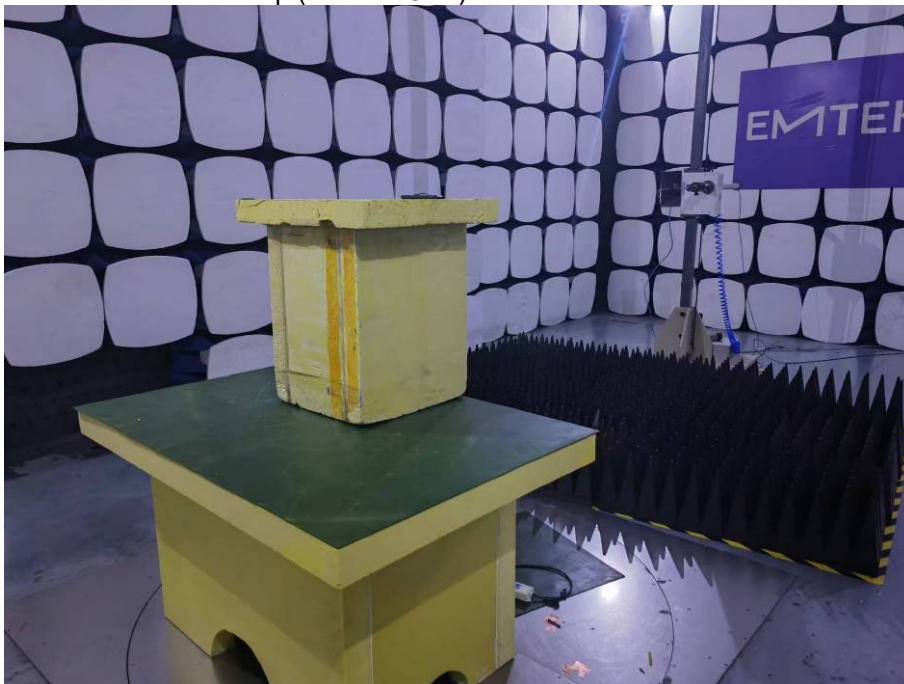

TEST SETUP PHOTOS

1.1. Photos of Radiation Emission Measurement

Spurious Emission Test Setup (30MHz-1GHz)

Spurious Emission Test Setup (Above 1GHz)

----- The End -----